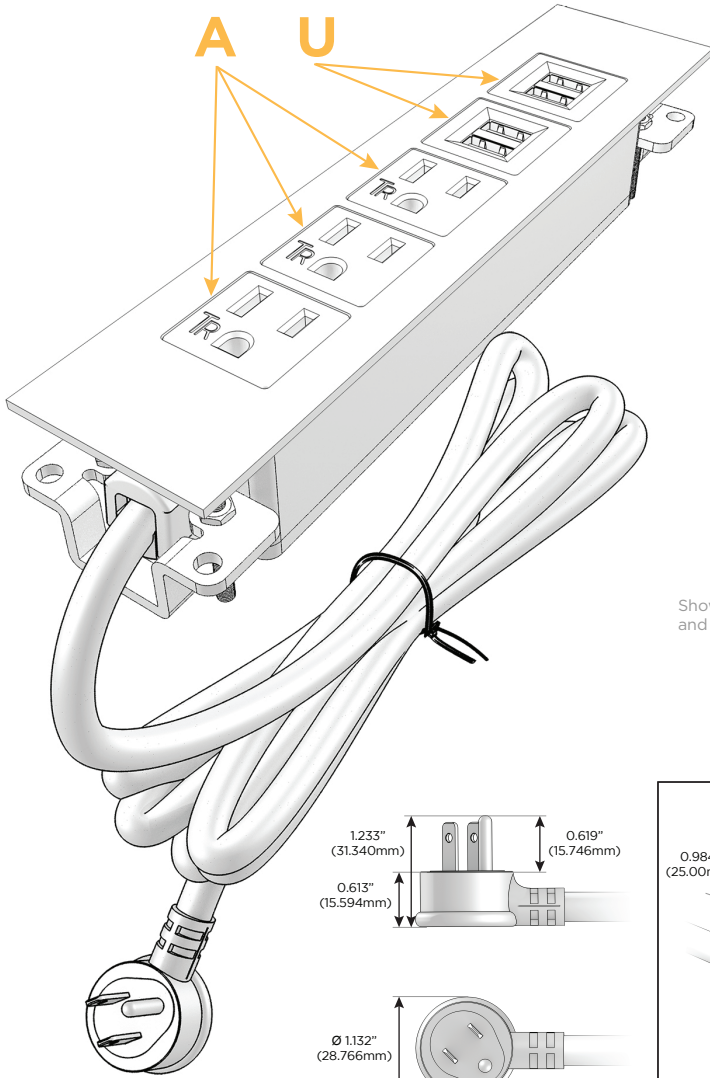

Trim Plate Finish: **UNICOLOR™ OIL RUBBED BRONZE (ABS)**

Custom Finishes Available M-POWER-5TRZ-AAAUU-RZATP

Features:

Module/Port Options:

- A** Tamper Resistant AC Receptacle
- B** USB-A & USB-C (3.0A USB-A / 15W USB-C)
- U** Double USB-A (Fast Charging Ports - Rated for 3.2A)
- D** AC Dimmer
- H** HDMI
- 6** CAT 6
- 12** RJ 12
- X** Switched AC
- Y** 3-Way Switch
- C** USB-C (27W High Speed Charging Port)
- Z** USB-C (18W High Speed Charging Port)
- R** Switched AC (Rocker Switch)

Plug:

- Supplied with Low Profile Flat 45° Angle 120 VAC Plug
- Optional Standard Straight 120 VAC Plug
- Optional Straight 120 VAC Pass-through Plug

Shown in Unicolor™ Oil Rubbed Bronze (ABS) Plate, featuring 3 Tamper Resistant ACs and 2 Double USB-A Charging Ports.

- **CLEAN, COMPACT DESIGN**
- **STREAMLINED**
- **LOW PROFILE**
- **SIDE-EXITING CORDS**
- **PLUG & PLAY**
- **3.2A HIGH SPEED USB CHARGING FOR ALL DEVICES**
- **6' AC CORD & PLUG (FLAT PLUG STANDARD)**
- **CUSTOMIZABLE CONFIGURATIONS AND FINISHES**
- **UL LISTED FOR MOUNTING IN FURNITURE**
- **15A**

M-POWER-5T

AC POWER & DATA CONNECTIVITY SOLUTION
5TRZ-AAUUU-RZATP

Specs:

Modules/Ports:

- A** Tamper Resistant AC Receptacle
- U** Double USB-A (Fast Charging Ports - Rated for 3.2A)

Shown with 3 Tamper Resistant ACs and 2 Double USB-A Charging Ports.