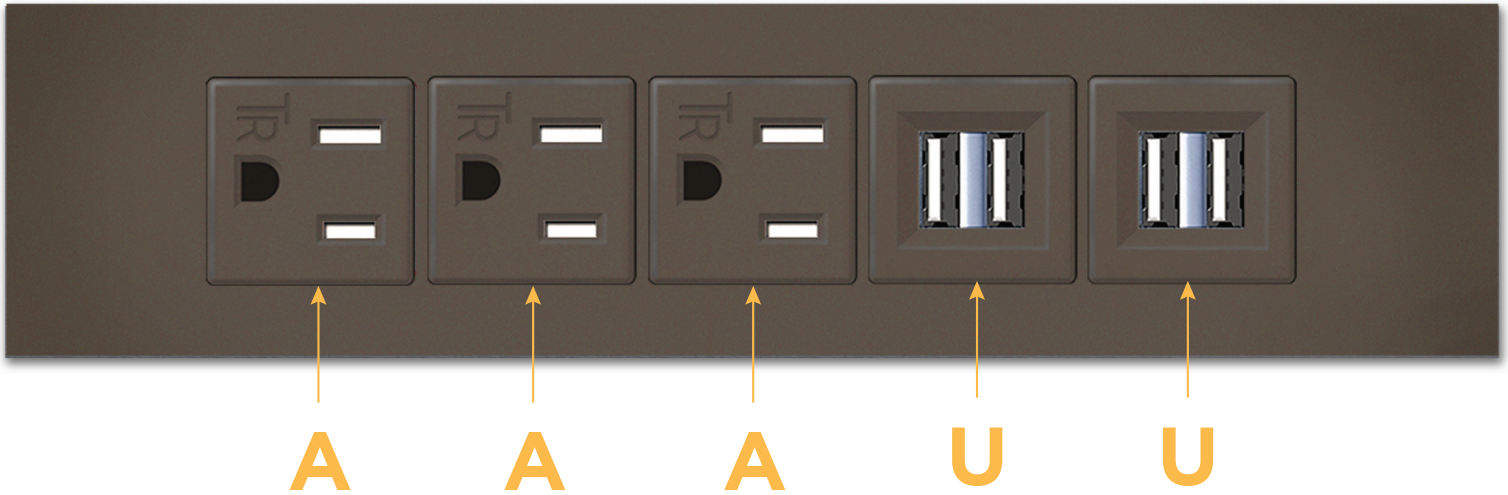

Trim Plate Finish: **UNICOLOR™ OIL RUBBED BRONZE (ABS)**

Custom Finishes Available M-POWER-5TRZ-AAAUU-RZATP

Features:

Module/Port Options:

- A** Tamper Resistant AC Receptacle
- B** USB-A & USB-C (3.0A USB-A / 15W USB-C)
- U** Double USB-A (Fast Charging Ports - Rated for 3.2A)
- D** AC Dimmer
- H** HDMI
- 6** CAT 6
- 12** RJ 12
- X** Switched AC
- Y** 3-Way Switch
- C** USB-C (27W High Speed Charging Port)
- Z** USB-C (18W High Speed Charging Port)
- R** Switched AC (Rocker Switch)

Plug:

- Supplied with Low Profile Flat 45° Angle 120 VAC Plug
- Optional Standard Straight 120 VAC Plug
- Optional Straight 120 VAC Pass-through Plug

Shown in Unicolor™ Oil Rubbed Bronze (ABS) Plate, featuring 3 Tamper Resistant ACs and 2 Double USB-A Charging Ports.

- **CLEAN, COMPACT DESIGN**
- **STREAMLINED**
- **LOW PROFILE**
- **SIDE-EXITING CORDS**
- **PLUG & PLAY**
- **3.2A HIGH SPEED USB CHARGING FOR ALL DEVICES**
- **6' AC CORD & PLUG (FLAT PLUG STANDARD)**
- **CUSTOMIZABLE CONFIGURATIONS AND FINISHES**
- **UL LISTED FOR MOUNTING IN FURNITURE**
- **15A**

M-POWER-5T

AC POWER & DATA CONNECTIVITY SOLUTION
5TRZ-AAUUU-RZATP

Specs:

Modules/Ports:

- A** Tamper Resistant AC Receptacle
- U** Double USB-A (Fast Charging Ports - Rated for 3.2A)

Shown with 3 Tamper Resistant ACs and 2 Double USB-A Charging Ports.