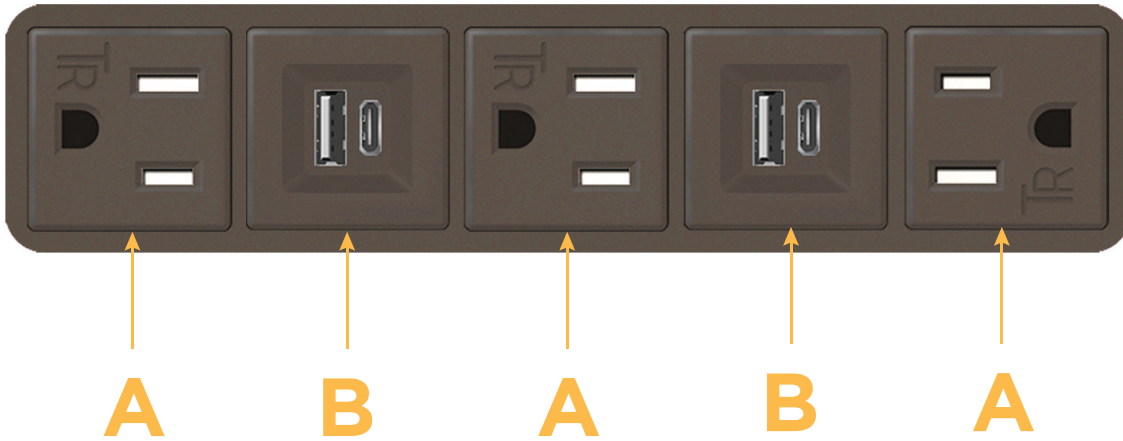

M-POWER-5T

AC POWER & DATA CONNECTIVITY SOLUTION
M-POWER-5TRZ-ABABA-RZAB

Distributed by

Mormax Company, Inc.
8 Westchester Plaza
Elmsford, NY 10523

914-699-0101
sales@mormax.com
mormax.com

Metro Light & Power's line of power & data solutions offers sophisticated design elements combined with greater ease of installation. Streamlined and low-profile, enhanced by side-exiting cords, our outlets advance the industry with their cutting-edge look and feel. We believe flexibility is key, and we provide a variety of mounting options, including the ability to mount in limited spaces. Our outlets are available in many finishes and configurations, in addition to a custom color and finish capability for our clients.

Bezel Finish: **UNICOLOR™ OIL RUBBED BRONZE (ABS)**
Custom Finishes Available M-POWER-5TRZ-ABABA-RZAB

Features:

Module/Port Options:

- **A** Tamper Resistant AC Receptacle
- **B** USB-A & USB-C (3.0A USB-A / 15W USB-C)
- **U** Double USB-A (Fast Charging Ports - Rated for 3.2A)
- **D** AC Dimmer
- **H** HDMI
- **6** CAT 6
- **12** RJ 12
- **X** Switched AC
- **Y** 3-Way Switch
- **C** USB-C (27W High Speed Charging Port)
- **Z** USB-C (18W High Speed Charging Port)
- **R** Switched AC (Rocker Switch)

Plug:

- Supplied with Low Profile Flat 45° Angle 120 VAC Plug
- Optional Standard Straight 120 VAC Plug
- Optional Straight 120 VAC Pass-through Plug

Shown in Unicolor™ Oil Rubbed Bronze (ABS) Bezel, featuring 3 Tamper Resistant ACs and 2 USB-A & 2 USB-C Ports.

- **CLEAN, COMPACT DESIGN**
- **STREAMLINED**
- **LOW PROFILE**
- **SIDE-EXITING CORDS**
- **PLUG & PLAY**
- **3.0A USB-A / 15W USB-C HIGH SPEED CHARGING FOR ALL DEVICES**
- **6' AC CORD & PLUG (FLAT PLUG STANDARD)**
- **CUSTOMIZABLE CONFIGURATIONS AND FINISHES**
- **UL LISTED FOR MOUNTING IN FURNITURE**
- **15A**