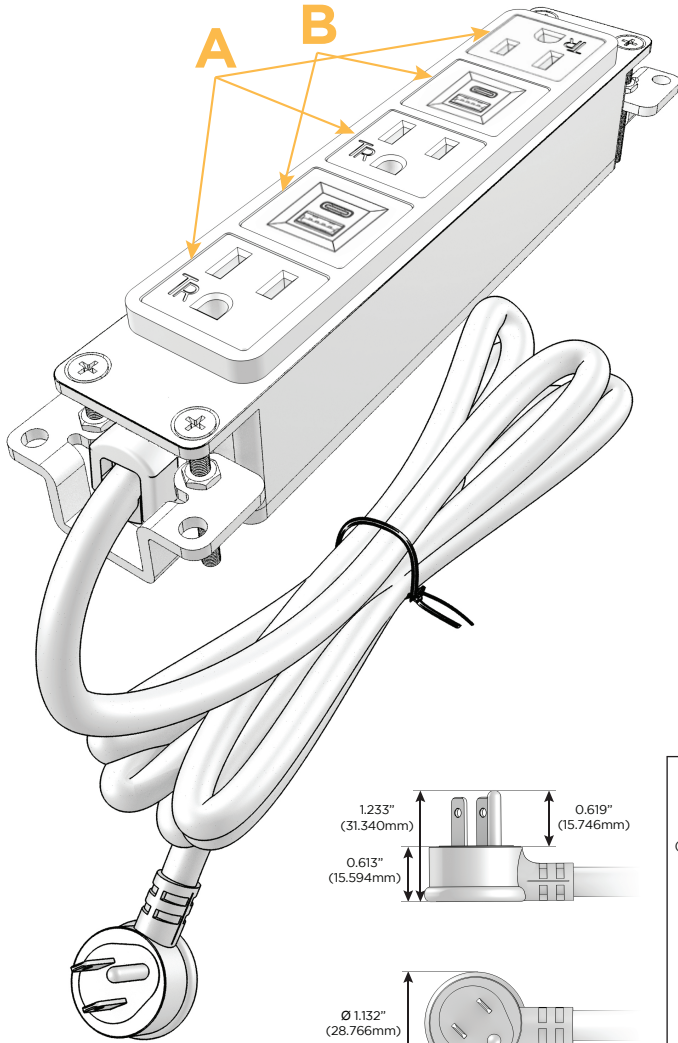

### Module/Port Options:

- A** Tamper Resistant AC Receptacle
- B** USB-A & USB-C (3.0A USB-A / 15W USB-C)
- U** Double USB-A (Fast Charging Ports - Rated for 3.2A)
- D** AC Dimmer
- H** HDMI
- 6** CAT 6
- 12** RJ 12
- X** Switched AC
- Y** 3-Way Switch
- C** USB-C (27W High Speed Charging Port)
- Z** USB-C (18W High Speed Charging Port)
- R** Switched AC (Rocker Switch)

### Plug:

- Supplied with Low Profile Flat 45° Angle 120 VAC Plug
- Optional Standard Straight 120 VAC Plug
- Optional Straight 120 VAC Pass-through Plug

Shown in Unicolor™ Oil Rubbed Bronze (ABS) Bezel, featuring 3 Tamper Resistant ACs and 2 USB-A & 2 USB-C Ports.

- **CLEAN, COMPACT DESIGN**
- **STREAMLINED**
- **LOW PROFILE**
- **SIDE-EXITING CORDS**
- **PLUG & PLAY**
- **3.0A USB-A / 15W USB-C HIGH SPEED CHARGING FOR ALL DEVICES**
- **6' AC CORD & PLUG (FLAT PLUG STANDARD)**
- **CUSTOMIZABLE CONFIGURATIONS AND FINISHES**
- **UL LISTED FOR MOUNTING IN FURNITURE**
- **15A**

Specs:

**Modules/Ports:**

- A** Tamper Resistant AC Receptacle
- B** USB-A & USB-C (3.0A USB-A / 15W USB-C)

Shown with 3 Tamper Resistant ACs and 2 USB-A & 2 USB-C Ports.