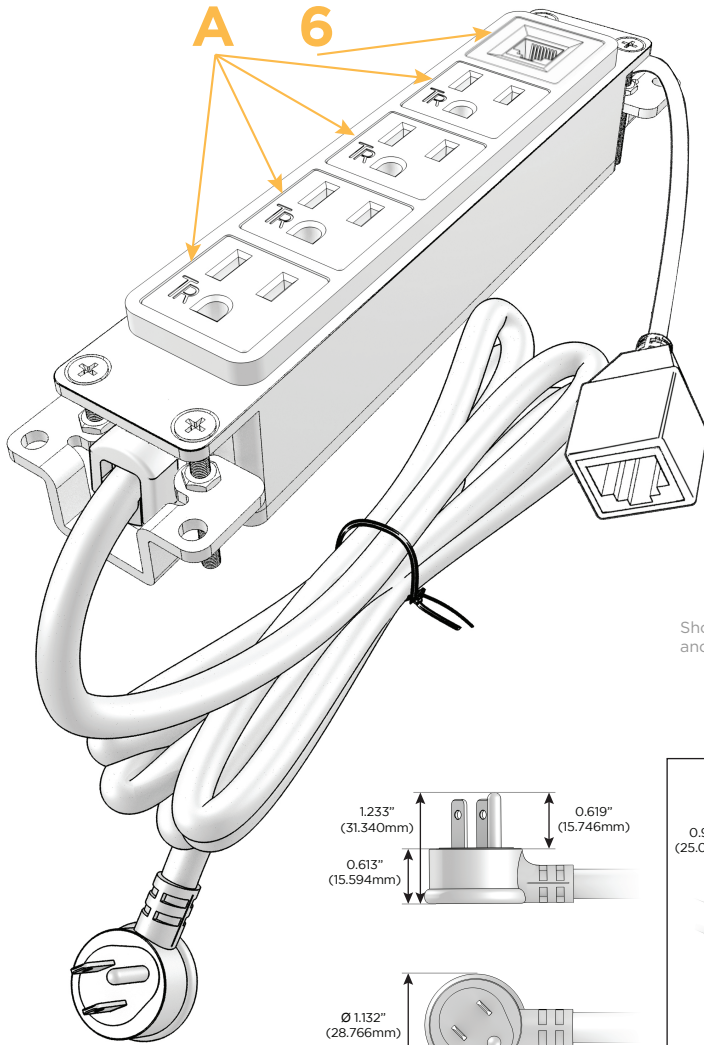

Bezel Finish: **UNICOLOR™ OIL RUBBED BRONZE (ABS)**

Custom Finishes Available M-POWER-5TRZ-AAAA6-RZAB

Features:

Module/Port Options:

- A** Tamper Resistant AC Receptacle
- B** USB-A & USB-C (3.0A USB-A / 15W USB-C)
- U** Double USB-A (Fast Charging Ports - Rated for 3.2A)
- D** AC Dimmer
- H** HDMI
- 6** CAT 6
- 12** RJ 12
- X** Switched AC
- Y** 3-Way Switch
- C** USB-C (27W High Speed Charging Port)
- Z** USB-C (18W High Speed Charging Port)
- R** Switched AC (Rocker Switch)

Plug:

- Supplied with Low Profile Flat 45° Angle 120 VAC Plug
- Optional Standard Straight 120 VAC Plug
- Optional Straight 120 VAC Pass-through Plug

Shown in Unicolor™ Oil Rubbed Bronze (ABS) Bezel, featuring 4 Tamper Resistant ACs and 1 CAT 6 Port.

- **CLEAN, COMPACT DESIGN**
- **STREAMLINED**
- **LOW PROFILE**
- **SIDE-EXITING CORDS**
- **PLUG & PLAY**
- **6' AC CORD & PLUG (FLAT PLUG STANDARD)**
- **CUSTOMIZABLE CONFIGURATIONS AND FINISHES**
- **UL LISTED FOR MOUNTING IN FURNITURE**
- **15A**

Specs:

Modules/Ports:

- A** Tamper Resistant AC Receptacle
- 6** CAT 6

Shown with 4 Tamper Resistant ACs and 1 CAT 6 Port.