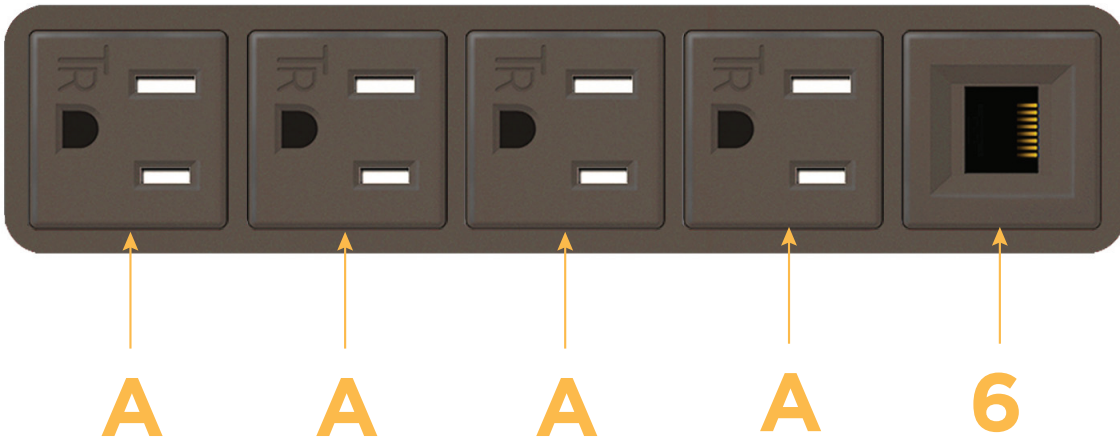

Bezel Finish: **UNICOLOR™ OIL RUBBED BRONZE (ABS)**

Custom Finishes Available M-POWER-5TRZ-AAAA6-RZAB

Features:

Module/Port Options:

- A** Tamper Resistant AC Receptacle
- B** USB-A & USB-C (3.0A USB-A / 15W USB-C)
- U** Double USB-A (Fast Charging Ports - Rated for 3.2A)
- D** AC Dimmer
- H** HDMI
- 6** CAT 6
- 12** RJ 12
- X** Switched AC
- Y** 3-Way Switch
- C** USB-C (27W High Speed Charging Port)
- Z** USB-C (18W High Speed Charging Port)
- R** Switched AC (Rocker Switch)

Plug:

- Supplied with Low Profile Flat 45° Angle 120 VAC Plug
- Optional Standard Straight 120 VAC Plug
- Optional Straight 120 VAC Pass-through Plug

Shown in Unicolor™ Oil Rubbed Bronze (ABS) Bezel, featuring 4 Tamper Resistant ACs and 1 CAT 6 Port.

- **CLEAN, COMPACT DESIGN**
- **STREAMLINED**
- **LOW PROFILE**
- **SIDE-EXITING CORDS**
- **PLUG & PLAY**
- **6' AC CORD & PLUG (FLAT PLUG STANDARD)**
- **CUSTOMIZABLE CONFIGURATIONS AND FINISHES**
- **UL LISTED FOR MOUNTING IN FURNITURE**
- **15A**

Specs:

Modules/Ports:

- A** Tamper Resistant AC Receptacle
- 6** CAT 6

Shown with 4 Tamper Resistant ACs and 1 CAT 6 Port.