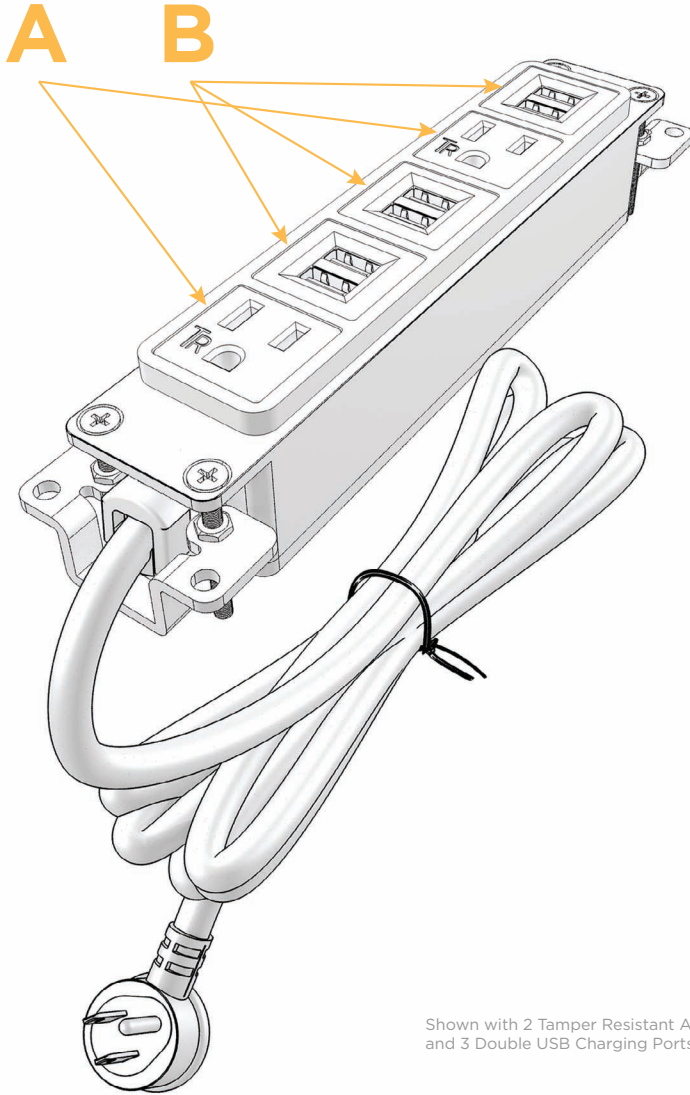

##### Module/Port Options:

- A** Tamper Resistant AC Receptacle
- B** Double USB (Fast Charging Ports - Rated for 3.2A)
- C** HDMI
- D** CAT 6
- E** 3.5mm Mini Stereo Jack
- F** Single USB (Fast Charging Port - Rated for 3.2A)
- G** RJ 12
- H** Switched AC
- I** 3-Way Switch
- J** USB C (High Speed Charging Port)

##### Plug:

- Low Profile Flat 45° Angle 120 VAC Plug
- Standard Straight 120 VAC Plug

- CLEAN, COMPACT DESIGN
- STREAMLINED
- LOW PROFILE
- SIDE-EXITING CORDS
- PLUG & PLAY
- 3.2A HIGH SPEED USB CHARGING FOR ALL DEVICES
- 6' AC CORD & PLUG (FLAT PLUG STANDARD)
- CUSTOMIZABLE CONFIGURATIONS AND FINISHES
- UL LISTED FOR MOUNTING IN FURNITURE
- 15A

### M-POWER-5T-AUUUAU-BRAB

Mormax Company, Inc. 914-699-0101  
 8 Westchester Plaza sales@mormax.com  
 Elmsford, NY 10523 mormax.com

Specs:

**Modules/Ports:**

- A** Tamper Resistant AC Receptacle
- B** Double USB (Fast Charging Ports - Rated for 3.2A)

Shown with 2 Tamper Resistant ACs, and 3 Double USB Charging Ports.

TOP