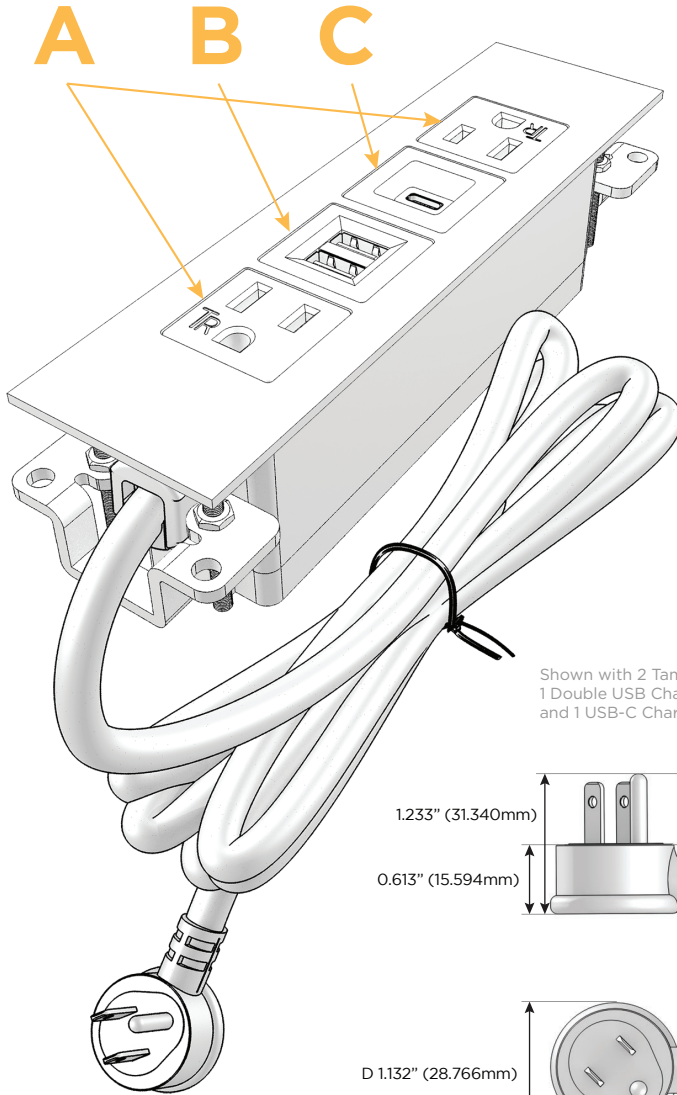

Trim Plate Finish: **WHITE (ABS)**
Custom Finishes Available M-POWER-4TW-AUCA-WATP

Features:

Module/Port Options:

- A** Tamper Resistant AC Receptacle
- B** Double USB (Fast Charging Ports - Rated for 3.2A)
- C** HDMI
- D** CAT 6
- E** 3.5mm Mini Stereo Jack
- F** Single USB (Fast Charging Port - Rated for 3.2A)
- G** RJ 12
- H** Switched AC
- I** 3-Way Switch
- J** USB-C (27W High Speed Charging Port)
- K** USB-C (13W High Speed Charging Port)
- L** Switched AC (Rocker Switch)

Plug:

- Low Profile Flat 45° Angle 120 VAC Plug
- Standard Straight 120 VAC Plug

- **CLEAN, COMPACT DESIGN**
- **STREAMLINED**
- **LOW PROFILE**
- **SIDE-EXITING CORDS**
- **PLUG & PLAY**
- **3.2A HIGH SPEED USB CHARGING FOR ALL DEVICES**
- **6' AC CORD & PLUG (FLAT PLUG STANDARD)**
- **CUSTOMIZABLE CONFIGURATIONS AND FINISHES**
- **UL LISTED FOR MOUNTING IN FURNITURE**
- **15A**

Shown in White (ABS) Trim Plate, featuring 2 Tamper Resistant ACs, 1 Double USB Charging Port, and 1 USB-C Charging Port.

M-POWER-4T

AC POWER & DATA CONNECTIVITY SOLUTION

M-POWER-4TW-AUCA-WATP

Specs:

Modules/Ports:

- A** Tamper Resistant AC Receptacle
- B** Double USB (Fast Charging Ports - Rated for 3.2A)
- C** USB-C (27W High Speed Charging Port)

Shown with 2 Tamper Resistant ACs,
 1 Double USB Charging Port,
 and 1 USB-C Charging Port.