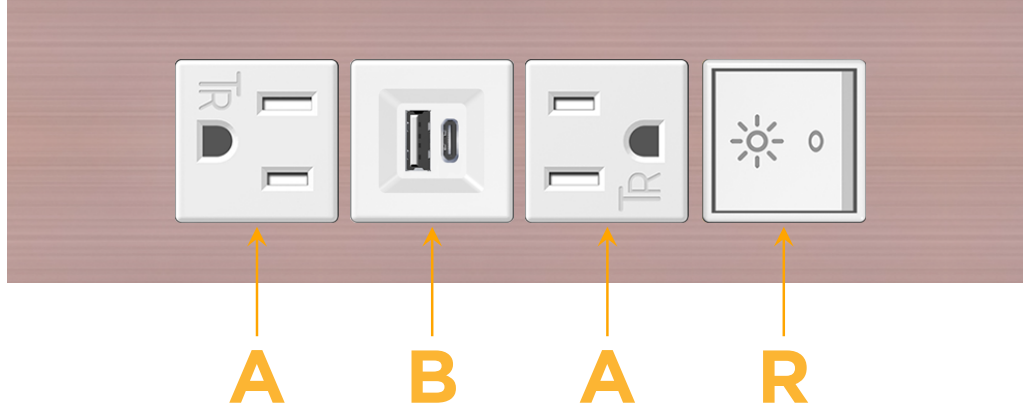

M-POWER-4T

AC POWER & DATA CONNECTIVITY SOLUTION

M-POWER-4TW-ABAR-CHATP

Metro Light & Power's line of power & data solutions offers sophisticated design elements combined with greater ease of installation. Streamlined and low-profile, enhanced by side-exiting cords, our outlets advance the industry with their cutting edge look and feel. We believe flexibility is key, and we provide a variety of mounting options, including the ability to mount in limited spaces. Our outlets are available in many finishes and configurations, in addition to a custom color and finish capability for our clients.

Distributed by

Mormax Company, Inc.

8 Westchester Plaza

Elmsford, NY 10523

914-699-0101

sales@mormax.com

mormax.com

Trim Plate Finish: **CHAMPAGNE (ABS)**

Custom Finishes Available

M-POWER-4TW-ABAR-CHATP

Features:

Module/Port Options:

- **A** Tamper Resistant AC Receptacle
- **B** USB-A & USB-C (3.0A USB-A / 15W USB-C)
- **U** Double USB-A (Fast Charging Ports - Rated for 3.2A)
- **H** HDMI
- **6** CAT 6
- **12** RJ 12
- **X** Switched AC
- **Y** 3-Way Switch (Low Voltage)
- **C** USB-C (27W High Speed Charging Port)
- **Z** USB-C (18W High Speed Charging Port)
- **R** Switched AC (Rocker Switch)
- **D** Dimmer Switch

Plug:

- Supplied with Low Profile Flat 45° Angle 120 VAC Plug
- Optional Standard Straight 120 VAC Plug
- Optional Straight 120 VAC Pass-through Plug

- CLEAN, COMPACT DESIGN
- STREAMLINED
- LOW PROFILE
- SIDE-EXITING CORDS
- PLUG & PLAY
- 6' AC CORD & PLUG (FLAT PLUG STANDARD)
- CUSTOMIZABLE CONFIGURATIONS AND FINISHES
- UL LISTED FOR MOUNTING IN FURNITURE
- 15A