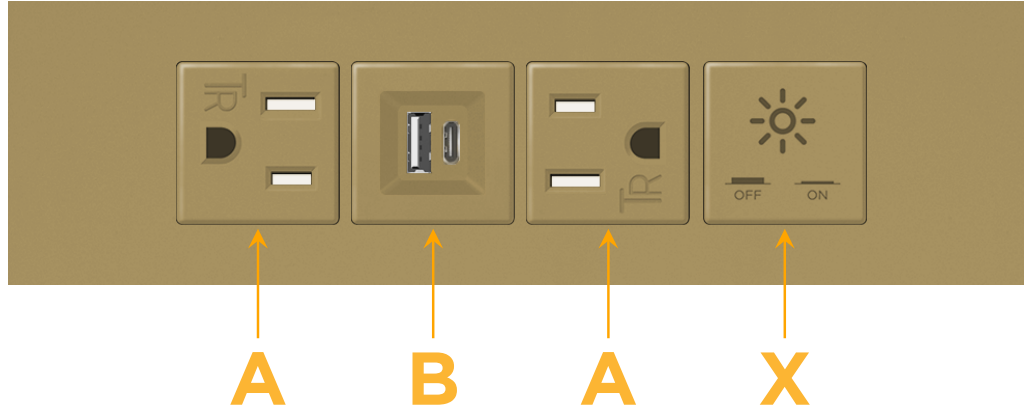

Custom Finishes Available

M-POWER-4TBZ2-ABAX-BZ2ATP

Features:

**Module/Port Options:**

- A** Tamper Resistant AC Receptacle
- B** USB-A & USB-C (3.0A USB-A / 15W USB-C)
- U** Double USB-A (Fast Charging Ports - Rated for 3.2A)
- H** HDMI
- 6** CAT 6
- 12** RJ 12
- X** Switched AC
- Y** 3-Way Switch (Low Voltage)
- C** USB-C (27W High Speed Charging Port)
- Z** USB-C (18W High Speed Charging Port)
- R** Switched AC (Rocker Switch)
- D** Dimmer Switch

### Modules/Ports:

- A** Tamper Resistant AC Receptacle
- B** USB-A & USB-C (3.0A USB-A / 15W USB-C)
- X** Switched AC