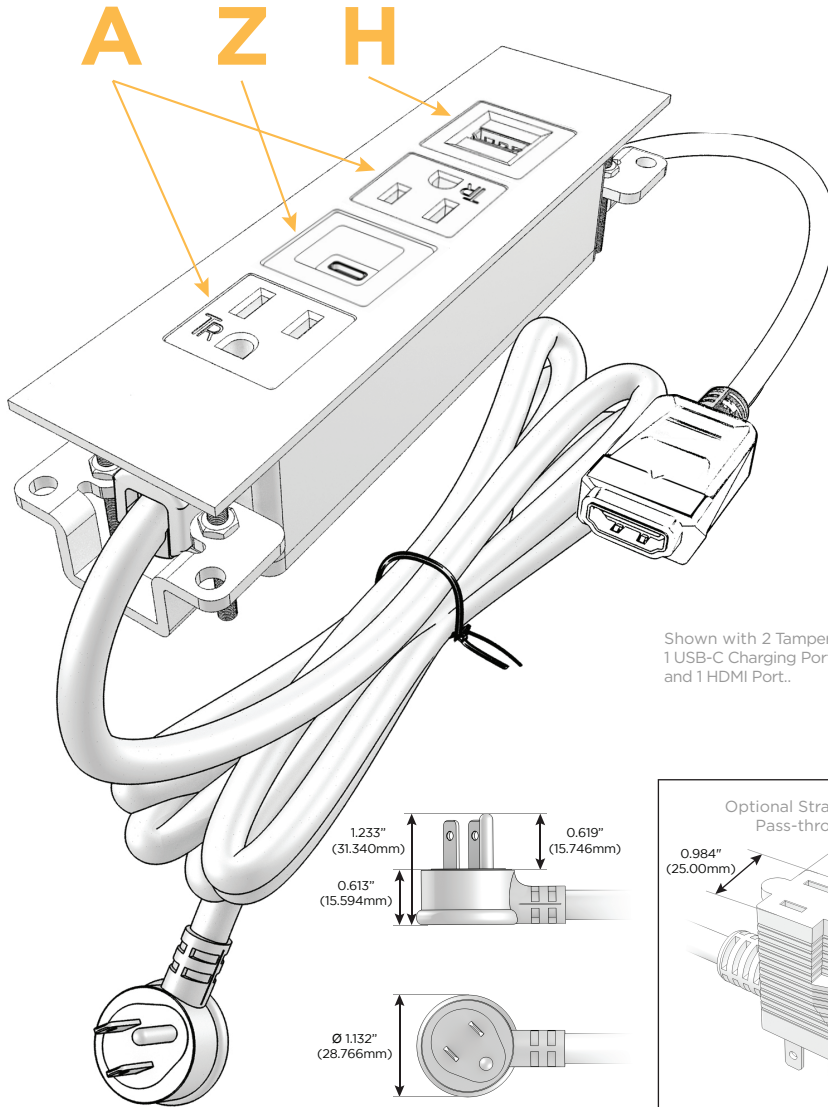

Trim Plate Finish: **BLACK (STEEL)**

Custom Finishes Available M-POWER-4T-AZAH-BTP

Features:

Module/Port Options:

- A** Tamper Resistant AC Receptacle
- B** USB-A & USB-C (3.0A USB-A / 15W USB-C)
- U** Double USB-A (Fast Charging Ports - Rated for 3.2A)
- D** AC Dimmer
- H** HDMI
- 6** CAT 6
- 12** RJ 12
- X** Switched AC
- Y** 3-Way Switch
- C** USB-C (27W High Speed Charging Port)
- Z** USB-C (18W High Speed Charging Port)
- R** Switched AC (Rocker Switch)

Plug:

- Supplied with Low Profile Flat 45° Angle 120 VAC Plug
- Optional Standard Straight 120 VAC Plug
- Optional Straight 120 VAC Pass-through Plug

Shown in Black (Steel) Trim Plate, featuring 2 Tamper Resistant ACs, 1 USB-C Charging Port, and 1 HDMI Port..

- **CLEAN, COMPACT DESIGN**
- **STREAMLINED**
- **LOW PROFILE**
- **SIDE-EXITING CORDS**
- **PLUG & PLAY**
- **18W HIGH SPEED USB-C CHARGING FOR ALL DEVICES**
- **6' AC CORD & PLUG (FLAT PLUG STANDARD)**
- **CUSTOMIZABLE CONFIGURATIONS AND FINISHES**
- **UL LISTED FOR MOUNTING IN FURNITURE**
- **15A**

M-POWER-4T

AC POWER & DATA CONNECTIVITY SOLUTION
M-POWER-4T-AZAH-BTP

Specs:

Modules/Ports:

- A** Tamper Resistant AC Receptacle
- Z** USB-C (18W High Speed Charging Port)
- H** HDMI

Shown with 2 Tamper Resistant ACs, 1 USB-C Charging Port, and 1 HDMI Port..