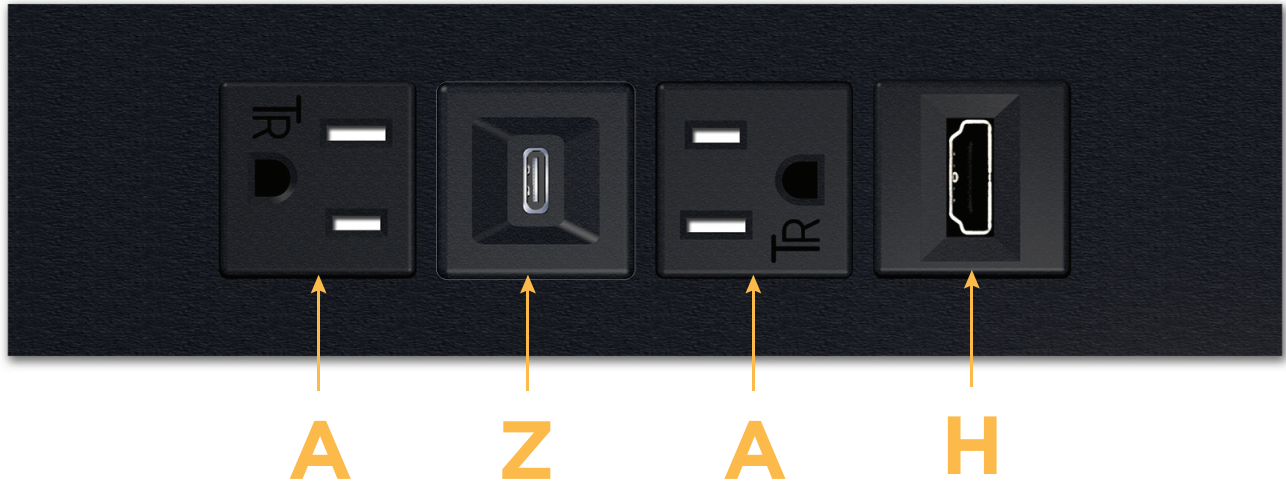

Trim Plate Finish: **BLACK (STEEL)**

Custom Finishes Available M-POWER-4T-AZAH-BTP

Features:

Module/Port Options:

- A** Tamper Resistant AC Receptacle
- B** USB-A & USB-C (3.0A USB-A / 15W USB-C)
- U** Double USB-A (Fast Charging Ports - Rated for 3.2A)
- D** AC Dimmer
- H** HDMI
- 6** CAT 6
- 12** RJ 12
- X** Switched AC
- Y** 3-Way Switch
- C** USB-C (27W High Speed Charging Port)
- Z** USB-C (18W High Speed Charging Port)
- R** Switched AC (Rocker Switch)

Plug:

- Supplied with Low Profile Flat 45° Angle 120 VAC Plug
- Optional Standard Straight 120 VAC Plug
- Optional Straight 120 VAC Pass-through Plug

Shown in Black (Steel) Trim Plate, featuring 2 Tamper Resistant ACs, 1 USB-C Charging Port, and 1 HDMI Port..

- **CLEAN, COMPACT DESIGN**
- **STREAMLINED**
- **LOW PROFILE**
- **SIDE-EXITING CORDS**
- **PLUG & PLAY**
- **18W HIGH SPEED USB-C CHARGING FOR ALL DEVICES**
- **6' AC CORD & PLUG (FLAT PLUG STANDARD)**
- **CUSTOMIZABLE CONFIGURATIONS AND FINISHES**
- **UL LISTED FOR MOUNTING IN FURNITURE**
- **15A**

M-POWER-4T

AC POWER & DATA CONNECTIVITY SOLUTION
M-POWER-4T-AZAH-BTP

Specs:

Modules/Ports:

- A** Tamper Resistant AC Receptacle
- Z** USB-C (18W High Speed Charging Port)
- H** HDMI

Shown with 2 Tamper Resistant ACs, 1 USB-C Charging Port, and 1 HDMI Port..