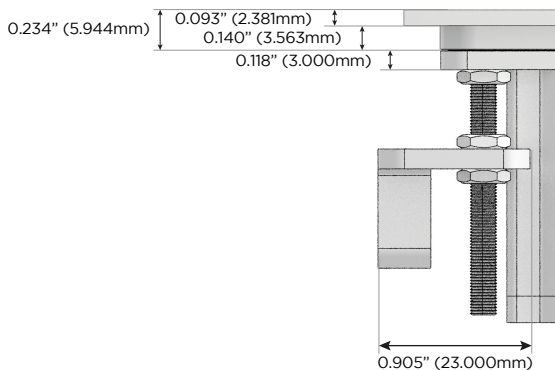

- **CLEAN, COMPACT DESIGN**
- **STREAMLINED**
- **LOW PROFILE**
- **SIDE-EXITING CORDS**
- **PLUG & PLAY**
- **6' AC CORD & PLUG (FLAT PLUG STANDARD)**
- **CUSTOMIZABLE CONFIGURATIONS AND FINISHES**
- **UL LISTED FOR MOUNTING IN FURNITURE**
- **15A**

Specs:

**Modules/Ports:**

- A** Tamper Resistant AC Receptacle
- 6** CAT 6

Shown with 3 Tamper Resistant ACs and 1 CAT 6 Port.

SIDE