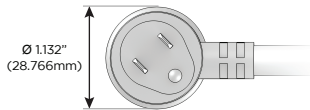

Specs:

Modules/Ports:

- **A** Tamper Resistant AC Receptacle
- **6** CAT 6

Shown with 3 Tamper Resistant ACs and 1 CAT 6 Port.

SIDE