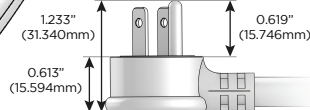

Specs:

Modules/Ports:

- **A** Tamper Resistant AC Receptacle
- **6** CAT 6

Shown with 3 Tamper Resistant ACs and 1 CAT 6 Port.

SIDE