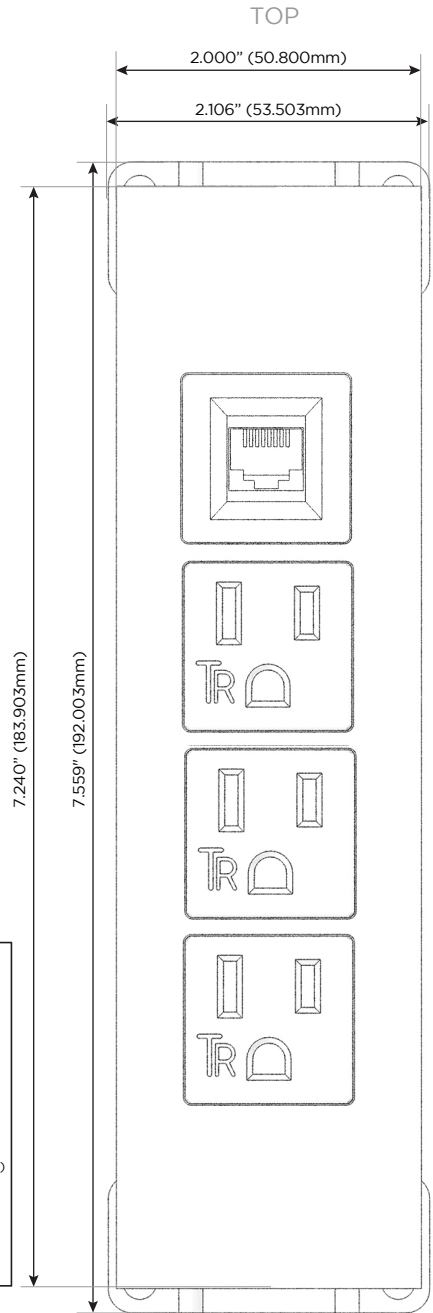

#### Module/Port Options:

- A** Tamper Resistant AC Receptacle
- B** USB-A & USB-C (3.0A USB-A / 15W USB-C)
- U** Double USB-A (Fast Charging Ports - Rated for 3.2A)
- D** AC Dimmer
- H** HDMI
- 6** CAT 6
- 12** RJ 12
- X** Switched AC
- Y** 3-Way Switch
- C** USB-C (27W High Speed Charging Port)
- Z** USB-C (18W High Speed Charging Port)
- R** Switched AC (Rocker Switch)

#### Plug:

- Supplied with Low Profile Flat 45° Angle 120 VAC Plug
- Optional Standard Straight 120 VAC Plug
- Optional Straight 120 VAC Pass-through Plug

Shown in Satin Black (ABS) Trim Plate, featuring 3 Tamper Resistant ACs and 1 CAT 6 Port.

- **CLEAN, COMPACT DESIGN**
- **STREAMLINED**
- **LOW PROFILE**
- **SIDE-EXITING CORDS**
- **PLUG & PLAY**
- **6' AC CORD & PLUG (FLAT PLUG STANDARD)**
- **CUSTOMIZABLE CONFIGURATIONS AND FINISHES**
- **UL LISTED FOR MOUNTING IN FURNITURE**
- **15A**

Specs:

**Modules/Ports:**

- A** Tamper Resistant AC Receptacle
- 6** CAT 6

Shown with 3 Tamper Resistant ACs and 1 CAT 6 Port.

SIDE