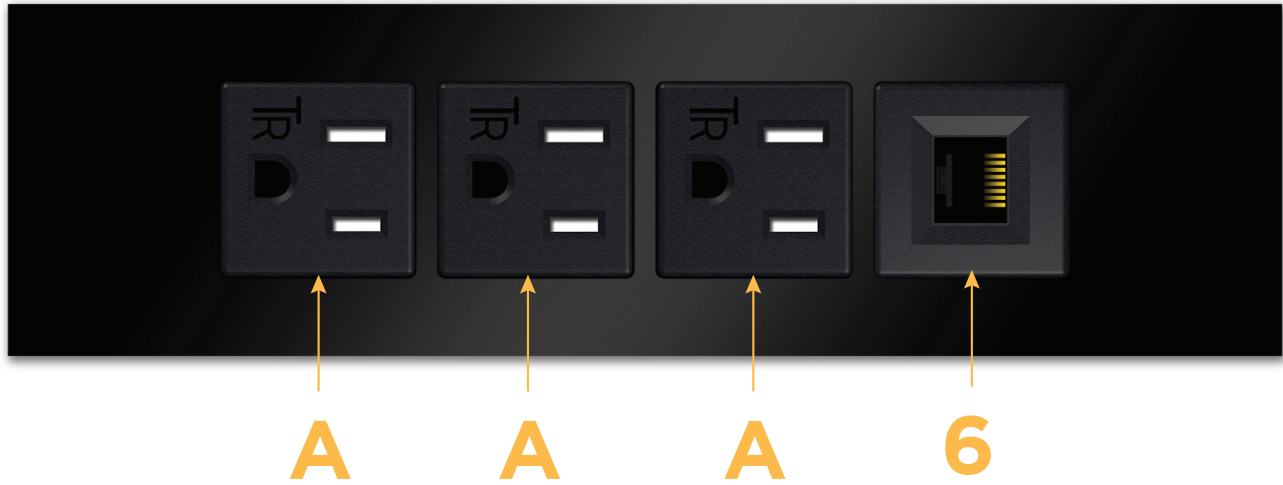

M-POWER-4T

AC POWER & DATA CONNECTIVITY SOLUTION

M-POWER-4T-AAA6-B2ATP

Distributed by

Mormax Company, Inc.

8 Westchester Plaza

Elmsford, NY 10523

914-699-0101

sales@mormax.com

mormax.com

Metro Light & Power's line of power & data solutions offers sophisticated design elements combined with greater ease of installation. Streamlined and low-profile, enhanced by side-exiting cords, our outlets advance the industry with their cutting-edge look and feel. We believe flexibility is key, and we provide a variety of mounting options, including the ability to mount in limited spaces. Our outlets are available in many finishes and configurations, in addition to a custom color and finish capability for our clients.

Trim Plate Finish: **SATIN BLACK (ABS)**

Custom Finishes Available M-POWER-4T-AAA6-B2ATP

Features:

Module/Port Options:

- **A** Tamper Resistant AC Receptacle
- **B** USB-A & USB-C (3.0A USB-A / 15W USB-C)
- **U** Double USB-A (Fast Charging Ports - Rated for 3.2A)
- **D** AC Dimmer
- **H** HDMI
- **6** CAT 6
- **12** RJ 12
- **X** Switched AC
- **Y** 3-Way Switch
- **C** USB-C (27W High Speed Charging Port)
- **Z** USB-C (18W High Speed Charging Port)
- **R** Switched AC (Rocker Switch)

Plug:

- Supplied with Low Profile Flat 45° Angle 120 VAC Plug
- Optional Standard Straight 120 VAC Plug
- Optional Straight 120 VAC Pass-through Plug

Shown in Satin Black (ABS) Trim Plate, featuring 3 Tamper Resistant ACs and 1 CAT 6 Port.

- **CLEAN, COMPACT DESIGN**
- **STREAMLINED**
- **LOW PROFILE**
- **SIDE-EXITING CORDS**
- **PLUG & PLAY**
- **6' AC CORD & PLUG (FLAT PLUG STANDARD)**
- **CUSTOMIZABLE CONFIGURATIONS AND FINISHES**
- **UL LISTED FOR MOUNTING IN FURNITURE**
- **15A**