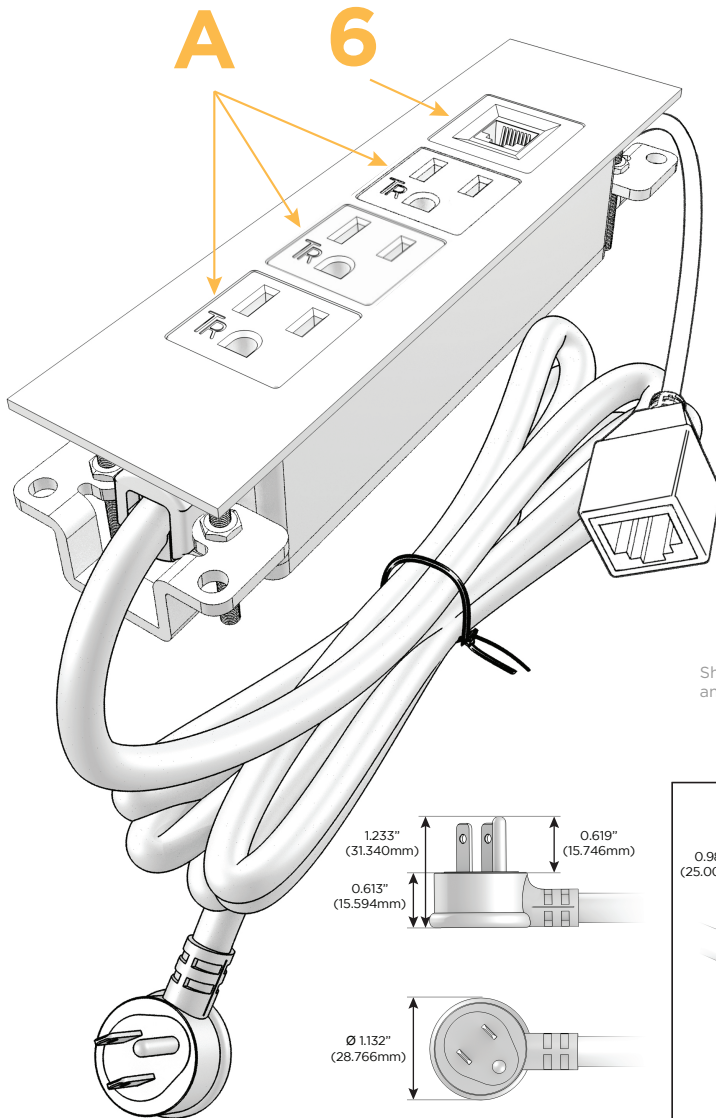

#### Module/Port Options:

- A** Tamper Resistant AC Receptacle
- B** USB-A & USB-C (3.0A USB-A / 15W USB-C)
- U** Double USB-A (Fast Charging Ports - Rated for 3.2A)
- D** AC Dimmer
- H** HDMI
- 6** CAT 6
- 12** RJ 12
- X** Switched AC
- Y** 3-Way Switch
- C** USB-C (27W High Speed Charging Port)
- Z** USB-C (18W High Speed Charging Port)
- R** Switched AC (Rocker Switch)

#### Plug:

- Supplied with Low Profile Flat 45° Angle 120 VAC Plug
- Optional Standard Straight 120 VAC Plug
- Optional Straight 120 VAC Pass-through Plug

Shown in Satin Black (ABS) Trim Plate, featuring 3 Tamper Resistant ACs and 1 CAT 6 Port.

- **CLEAN, COMPACT DESIGN**
- **STREAMLINED**
- **LOW PROFILE**
- **SIDE-EXITING CORDS**
- **PLUG & PLAY**
- **6' AC CORD & PLUG (FLAT PLUG STANDARD)**
- **CUSTOMIZABLE CONFIGURATIONS AND FINISHES**
- **UL LISTED FOR MOUNTING IN FURNITURE**
- **15A**

Specs:

**Modules/Ports:**

- A** Tamper Resistant AC Receptacle
- 6** CAT 6

Shown with 3 Tamper Resistant ACs and 1 CAT 6 Port.

SIDE