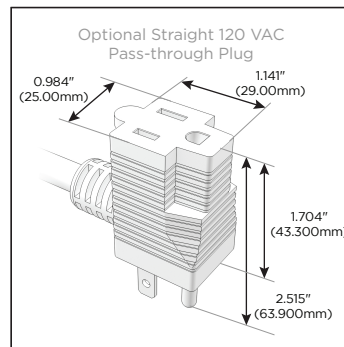

#### Module/Port Options:

- A** Tamper Resistant AC Receptacle
- B** USB-A & USB-C (3.0A USB-A / 15W USB-C)
- U** Double USB-A (Fast Charging Ports - Rated for 3.2A)
- D** AC Dimmer
- H** HDMI
- 6** CAT 6
- 12** RJ 12
- X** Switched AC
- Y** 3-Way Switch
- C** USB-C (27W High Speed Charging Port)
- Z** USB-C (18W High Speed Charging Port)
- R** Switched AC (Rocker Switch)

#### Plug:

- Supplied with Low Profile Flat 45° Angle 120 VAC Plug
- Optional Standard Straight 120 VAC Plug
- Optional Straight 120 VAC Pass-through Plug

Shown in Satin Black (ABS) Trim Plate, featuring 3 Tamper Resistant ACs and 1 CAT 6 Port.

- **CLEAN, COMPACT DESIGN**
- **STREAMLINED**
- **LOW PROFILE**
- **SIDE-EXITING CORDS**
- **PLUG & PLAY**
- **6' AC CORD & PLUG (FLAT PLUG STANDARD)**
- **CUSTOMIZABLE CONFIGURATIONS AND FINISHES**
- **UL LISTED FOR MOUNTING IN FURNITURE**
- **15A**

Specs:

**Modules/Ports:**

- A** Tamper Resistant AC Receptacle
- 6** CAT 6

Shown with 3 Tamper Resistant ACs and 1 CAT 6 Port.

SIDE