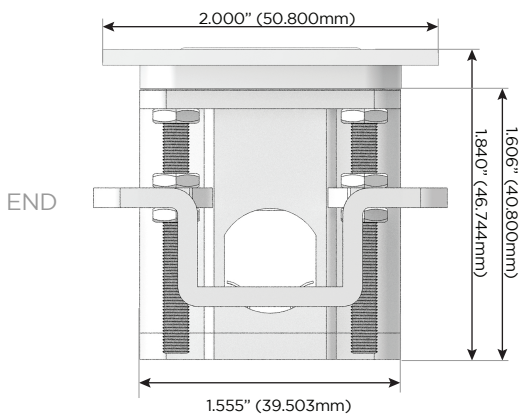

#### Plug:

- Supplied with Low Profile Flat 45° Angle 120 VAC Plug
- Optional Standard Straight 120 VAC Plug
- Optional Straight 120 VAC Pass-through Plug

Shown in Satin Black (ABS) Trim Plate, featuring 3 Tamper Resistant ACs and 1 CAT 6 Port.

- **CLEAN, COMPACT DESIGN**
- **STREAMLINED**
- **LOW PROFILE**
- **SIDE-EXITING CORDS**
- **PLUG & PLAY**
- **6' AC CORD & PLUG (FLAT PLUG STANDARD)**
- **CUSTOMIZABLE CONFIGURATIONS AND FINISHES**
- **UL LISTED FOR MOUNTING IN FURNITURE**
- **15A**

Specs:

**Modules/Ports:**

- A** Tamper Resistant AC Receptacle
- 6** CAT 6

Shown with 3 Tamper Resistant ACs and 1 CAT 6 Port.

SIDE