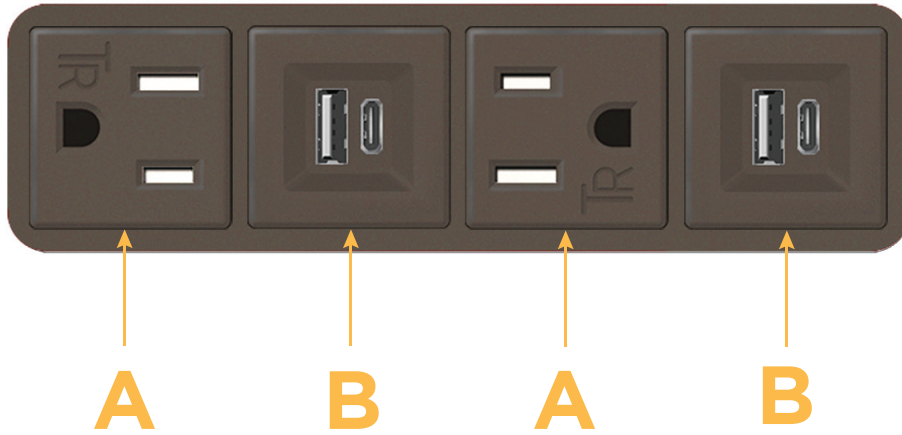

M-POWER-4T

AC POWER & DATA CONNECTIVITY SOLUTION
M-POWER-4TRZ-ABAB-RZAB

Distributed by

Mormax Company, Inc.
8 Westchester Plaza
Elmsford, NY 10523

914-699-0101
sales@mormax.com
mormax.com

Metro Light & Power's line of power & data solutions offers sophisticated design elements combined with greater ease of installation. Streamlined and low-profile, enhanced by side-exiting cords, our outlets advance the industry with their cutting-edge look and feel. We believe flexibility is key, and we provide a variety of mounting options, including the ability to mount in limited spaces. Our outlets are available in many finishes and configurations, in addition to a custom color and finish capability for our clients.

Bezel Finish: **UNICOLOR™ OIL RUBBED BRONZE (ABS)**
Custom Finishes Available M-POWER-4TRZ-ABAB-RZAB

Features:

Module/Port Options:

- **A** Tamper Resistant AC Receptacle
- **B** USB-A & USB-C (3.0A USB-A / 15W USB-C)
- **U** Double USB-A (Fast Charging Ports - Rated for 3.2A)
- **D** AC Dimmer
- **H** HDMI
- **6** CAT 6
- **12** RJ 12
- **X** Switched AC
- **Y** 3-Way Switch
- **C** USB-C (27W High Speed Charging Port)
- **Z** USB-C (18W High Speed Charging Port)
- **R** Switched AC (Rocker Switch)

Plug:

- Supplied with Low Profile Flat 45° Angle 120 VAC Plug
- Optional Standard Straight 120 VAC Plug
- Optional Straight 120 VAC Pass-through Plug

Shown in Unicolor™ Oil Rubbed Bronze (ABS) Bezel, featuring 2 Tamper Resistant ACs and 2 USB-A & 2 USB-C Charging Ports.

- **CLEAN, COMPACT DESIGN**
- **STREAMLINED**
- **LOW PROFILE**
- **SIDE-EXITING CORDS**
- **PLUG & PLAY**
- **3.0A USB-A / 15W USB-C HIGH SPEED CHARGING FOR ALL DEVICES**
- **6' AC CORD & PLUG (FLAT PLUG STANDARD)**
- **CUSTOMIZABLE CONFIGURATIONS AND FINISHES**
- **UL LISTED FOR MOUNTING IN FURNITURE**
- **15A**