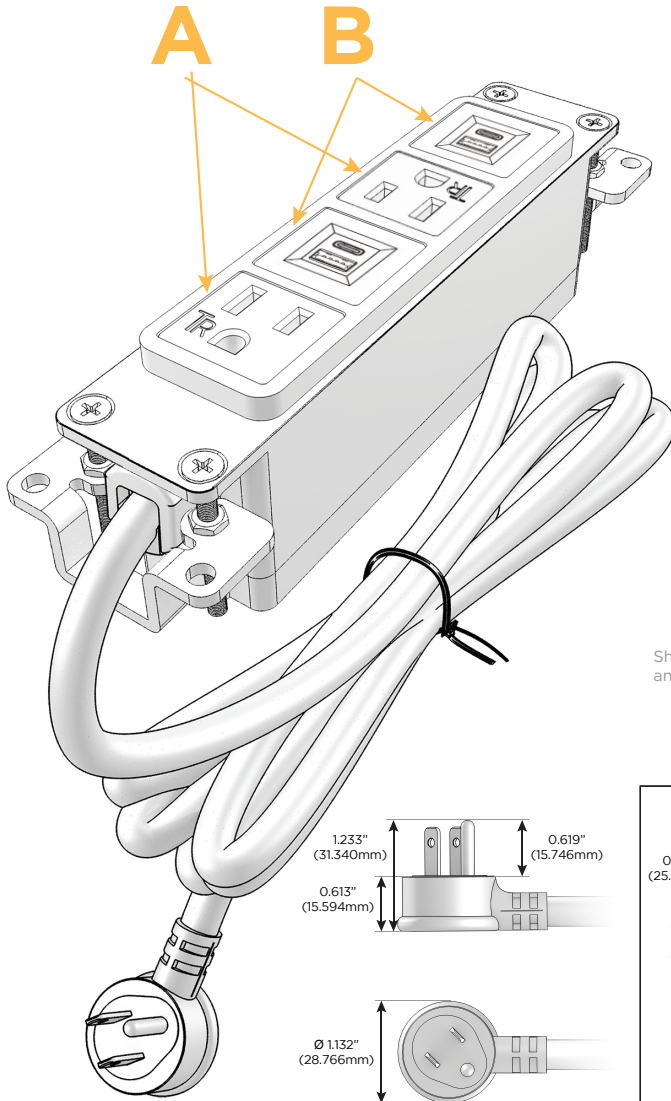

### Module/Port Options:

- A** Tamper Resistant AC Receptacle
- B** USB-A & USB-C (3.0A USB-A / 15W USB-C)
- U** Double USB-A (Fast Charging Ports - Rated for 3.2A)
- D** AC Dimmer
- H** HDMI
- 6** CAT 6
- 12** RJ 12
- X** Switched AC
- Y** 3-Way Switch
- C** USB-C (27W High Speed Charging Port)
- Z** USB-C (18W High Speed Charging Port)
- R** Switched AC (Rocker Switch)

### Plug:

- Supplied with Low Profile Flat 45° Angle 120 VAC Plug
- Optional Standard Straight 120 VAC Plug
- Optional Straight 120 VAC Pass-through Plug

Shown in Unicolor™ Oil Rubbed Bronze (ABS) Bezel, featuring 2 Tamper Resistant ACs and 2 USB-A & 2 USB-C Charging Ports.

- **CLEAN, COMPACT DESIGN**
- **STREAMLINED**
- **LOW PROFILE**
- **SIDE-EXITING CORDS**
- **PLUG & PLAY**
- **3.0A USB-A / 15W USB-C HIGH SPEED CHARGING FOR ALL DEVICES**
- **6' AC CORD & PLUG (FLAT PLUG STANDARD)**
- **CUSTOMIZABLE CONFIGURATIONS AND FINISHES**
- **UL LISTED FOR MOUNTING IN FURNITURE**
- **15A**

Specs:

**Modules/Ports:**

- A** Tamper Resistant AC Receptacle
- B** USB-A & USB-C (3.0A USB-A / 15W USB-C)

Shown with 2 Tamper Resistant ACs and 2 USB-A & 2 USB-C Charging Ports.