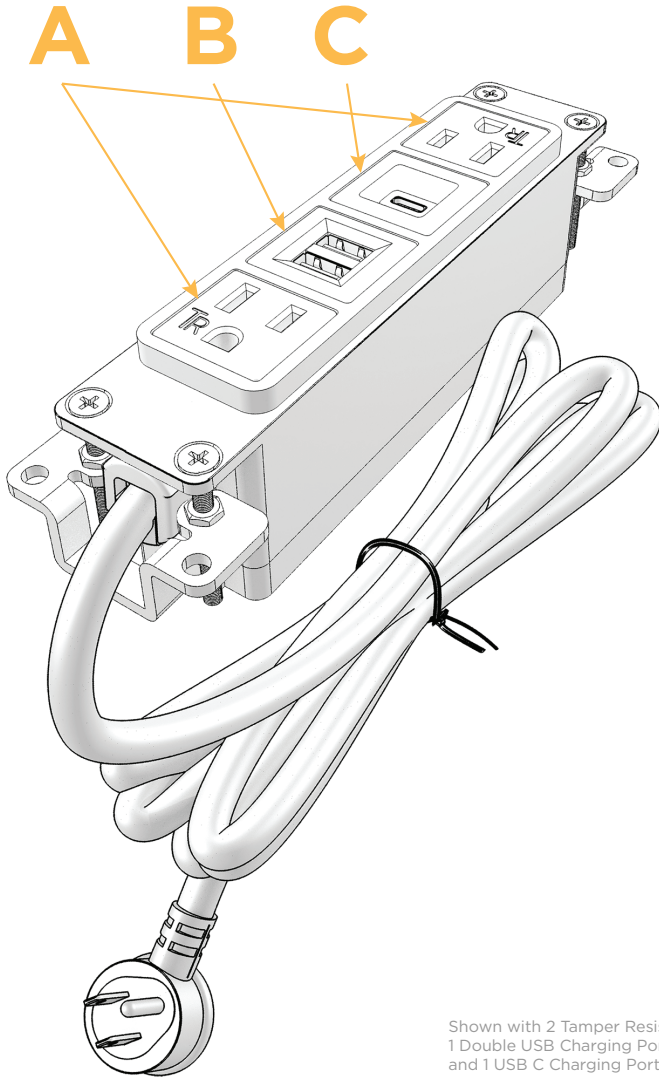

Plug:

- Low Profile Flat 45° Angle 120 VAC Plug
- Standard Straight 120 VAC Plug

- CLEAN, COMPACT DESIGN
- STREAMLINED
- LOW PROFILE
- SIDE-EXITING CORDS
- PLUG & PLAY
- 3.2A HIGH SPEED USB CHARGING FOR ALL DEVICES
- 6' AC CORD & PLUG (FLAT PLUG STANDARD)
- CUSTOMIZABLE CONFIGURATIONS AND FINISHES
- UL LISTED FOR MOUNTING IN FURNITURE
- 15A

Shown in Brass (ABS) Bezel, featuring 2 Tamper Resistant ACs, 1 Double USB Charging Port, and 1 USB C Charging Port.

M-POWER-4T

AC POWER & DATA CONNECTIVITY SOLUTION

M-POWER-4T-AUCA-BRAB

Mormax Company, Inc. 914-699-0101

8 Westchester Plaza sales@mormax.com

Elmsford, NY 10523 mormax.com

Specs:

Modules/Ports:

- A** Tamper Resistant AC Receptacle
- B** Double USB (Fast Charging Ports - Rated for 3.2A)
- C** USB C (High Speed Charging Port)

Shown with 2 Tamper Resistant ACs, 1 Double USB Charging Port, and 1 USB C Charging Port.