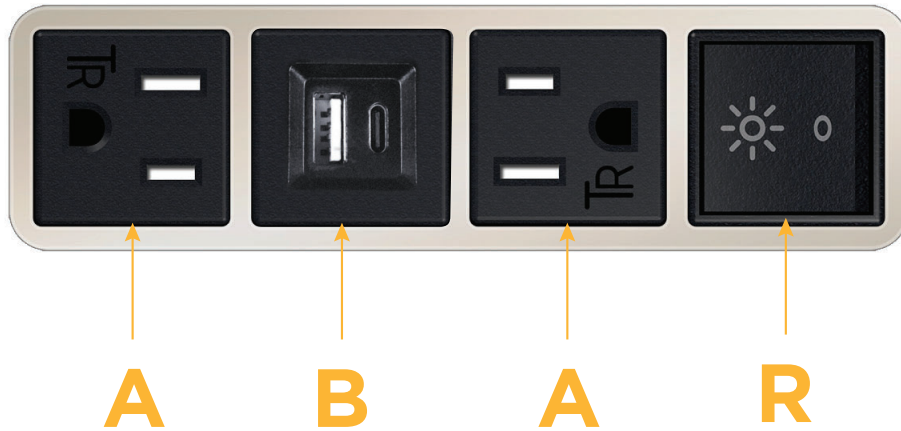

Bezel Finish: **SATIN NICKEL (ABS)**
Custom Finishes Available M-POWER-4T-ABAR-SAB

Features:

Module/Port Options:

- A** Tamper Resistant AC Receptacle
- B** USB-A & USB-C (3.0A USB-A / 15W USB-C)
- U** Double USB (Fast Charging Ports - Rated for 3.2A)
- D** AC Dimmer
- H** HDMI
- 6** CAT 6
- 12** RJ 12
- X** Switched AC
- Y** 3-Way Switch
- C** USB-C (27W High Speed Charging Port)
- Z** USB-C (18W High Speed Charging Port)
- R** Switched AC (Rocker Switch)

Plug:

- Supplied with Low Profile Flat 45° Angle 120 VAC Plug
- Optional Standard Straight 120 VAC Plug
- Optional Straight 120 VAC Pass-through Plug

Shown in Satin Nickel (ABS) Bezel, featuring 2 Tamper Resistant ACs, 1 USB-A & 1 USB-C Charging Port, and 1 Switched AC (Rocker Switch).

- **CLEAN, COMPACT DESIGN**
- **STREAMLINED**
- **LOW PROFILE**
- **SIDE-EXITING CORDS**
- **PLUG & PLAY**
- **3.0A USB-A / 15W USB-C HIGH SPEED CHARGING FOR ALL DEVICES**
- **6' AC CORD & PLUG (FLAT PLUG STANDARD)**
- **CUSTOMIZABLE CONFIGURATIONS AND FINISHES**
- **UL LISTED FOR MOUNTING IN FURNITURE**
- **15A**

Specs:

Modules/Ports:

- A** Tamper Resistant AC Receptacle
- B** USB-A & USB-C (3.0A USB-A / 15W USB-C)
- R** Switched AC (Rocker Switch)

Shown with 2 Tamper Resistant ACs, 1 USB-A & USB-C Charging Port, and 1 Switched AC (Rocker Switch).