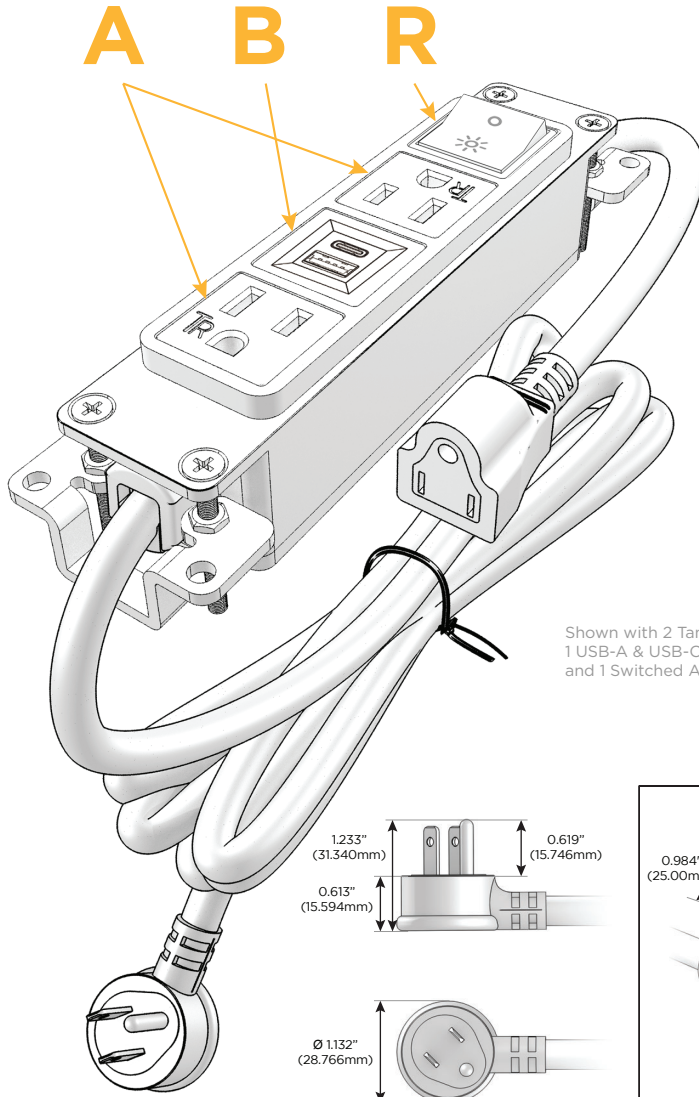

Bezel Finish: **SATIN NICKEL (ABS)**
Custom Finishes Available M-POWER-4T-ABAR-SAB

Features:

Module/Port Options:

- A** Tamper Resistant AC Receptacle
- B** USB-A & USB-C (3.0A USB-A / 15W USB-C)
- U** Double USB (Fast Charging Ports - Rated for 3.2A)
- D** AC Dimmer
- H** HDMI
- 6** CAT 6
- 12** RJ 12
- X** Switched AC
- Y** 3-Way Switch
- C** USB-C (27W High Speed Charging Port)
- Z** USB-C (18W High Speed Charging Port)
- R** Switched AC (Rocker Switch)

Plug:

- Supplied with Low Profile Flat 45° Angle 120 VAC Plug
- Optional Standard Straight 120 VAC Plug
- Optional Straight 120 VAC Pass-through Plug

Shown in Satin Nickel (ABS) Bezel, featuring 2 Tamper Resistant ACs, 1 USB-A & 1 USB-C Charging Port, and 1 Switched AC (Rocker Switch).

- **CLEAN, COMPACT DESIGN**
- **STREAMLINED**
- **LOW PROFILE**
- **SIDE-EXITING CORDS**
- **PLUG & PLAY**
- **3.0A USB-A / 15W USB-C HIGH SPEED CHARGING FOR ALL DEVICES**
- **6' AC CORD & PLUG (FLAT PLUG STANDARD)**
- **CUSTOMIZABLE CONFIGURATIONS AND FINISHES**
- **UL LISTED FOR MOUNTING IN FURNITURE**
- **15A**

Specs:

Modules/Ports:

- A** Tamper Resistant AC Receptacle
- B** USB-A & USB-C (3.0A USB-A / 15W USB-C)
- R** Switched AC (Rocker Switch)

Shown with 2 Tamper Resistant ACs, 1 USB-A & USB-C Charging Port, and 1 Switched AC (Rocker Switch).