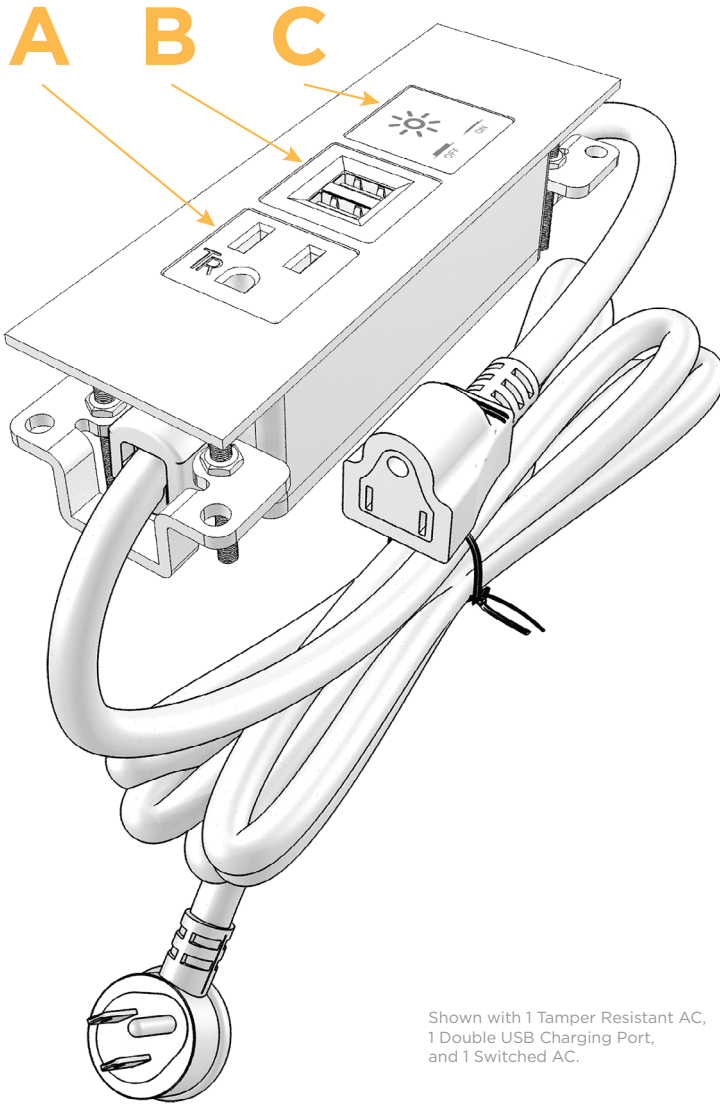

Trim Plate Finish: **STANDARD BRONZE (ABS)**

Custom Finishes Available

M-POWER-3TW-AUX-BZATP

Features:

Module/Port Options:

- A** Tamper Resistant AC Receptacle
- B** Double USB (Fast Charging Ports - Rated for 3.2A)
- C** HDMI
- D** CAT 6
- E** 3.5mm Mini Stereo Jack
- F** Single USB (Fast Charging Port - Rated for 3.2A)
- G** RJ 12
- H** Switched AC
- I** 3-Way Switch
- J** USB C (High Speed Charging Port)
- K** Switched AC (Rocker Switch)

Plug:

- Low Profile Flat 45° Angle 120 VAC Plug
- Standard Straight 120 VAC Plug

- **CLEAN, COMPACT DESIGN**
- **STREAMLINED**
- **LOW PROFILE**
- **SIDE-EXITING CORDS**
- **PLUG & PLAY**
- **3.2A HIGH SPEED USB CHARGING FOR ALL DEVICES**
- **6' AC CORD & PLUG (FLAT PLUG STANDARD)**
- **CUSTOMIZABLE CONFIGURATIONS AND FINISHES**
- **UL LISTED FOR MOUNTING IN FURNITURE**
- **15A**

Shown in Standard Bronze (ABS) Trim Plate, featuring 1 Tamper Resistant AC, 1 Double USB Charging Port, and 1 Switched AC.

M-POWER-3T

AC POWER & DATA CONNECTIVITY SOLUTION

M-POWER-3TW-AUX-BZATP

Mormax Company, Inc.

914-699-0101

8 Westchester Plaza

sales@mormax.com

Elmsford, NY 10523

mormax.com

Modules/Ports:

- A** Tamper Resistant AC Receptacle
- B** Double USB (Fast Charging Ports - Rated for 3.2A)
- C** Switched AC

TOP