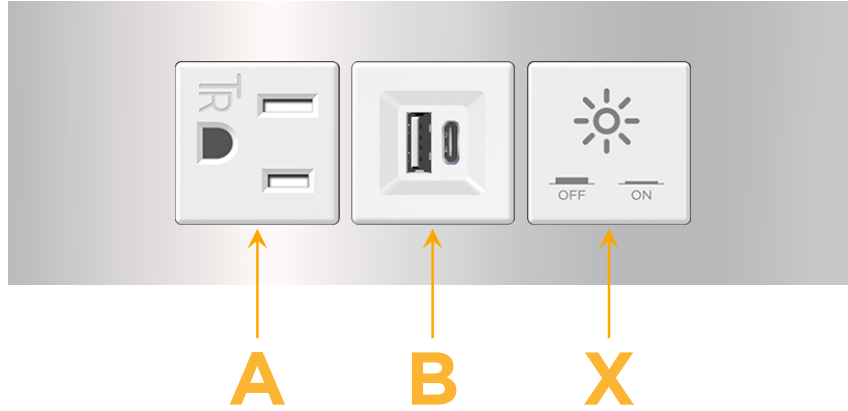

M-POWER-3T

AC POWER & DATA CONNECTIVITY SOLUTION

M-POWER-3TW-ABX-CRATP

Metro Light & Power's line of power & data solutions offers sophisticated design elements combined with greater ease of installation. Streamlined and low-profile, enhanced by side-exiting cords, our outlets advance the industry with their cutting edge look and feel. We believe flexibility is key, and we provide a variety of mounting options, including the ability to mount in limited spaces. Our outlets are available in many finishes and configurations, in addition to a custom color and finish capability for our clients.

Distributed by

Mormax Company, Inc.

8 Westchester Plaza

Elmsford, NY 10523

914-699-0101

sales@mormax.com

mormax.com

Trim Plate Finish: **CHROME (ABS)**

Custom Finishes Available

M-POWER-3TW-ABX-CRATP

Features:

Module/Port Options:

- A Tamper Resistant AC Receptacle
- B USB-A & USB-C (3.0A USB-A / 15W USB-C)
- U Double USB-A (Fast Charging Ports - Rated for 3.2A)
- H HDMI
- 6 CAT 6
- 12 RJ 12
- X Switched AC
- Y 3-Way Switch (Low Voltage)
- C USB-C (27W High Speed Charging Port)
- Z USB-C (18W High Speed Charging Port)
- R Switched AC (Rocker Switch)
- D Dimmer Switch

Plug:

- Supplied with Low Profile Flat 45° Angle 120 VAC Plug
- Optional Standard Straight 120 VAC Plug
- Optional Straight 120 VAC Pass-through Plug

- CLEAN, COMPACT DESIGN
- STREAMLINED
- LOW PROFILE
- SIDE-EXITING CORDS
- PLUG & PLAY
- 6' AC CORD & PLUG (FLAT PLUG STANDARD)
- CUSTOMIZABLE CONFIGURATIONS AND FINISHES
- UL LISTED FOR MOUNTING IN FURNITURE
- 15A