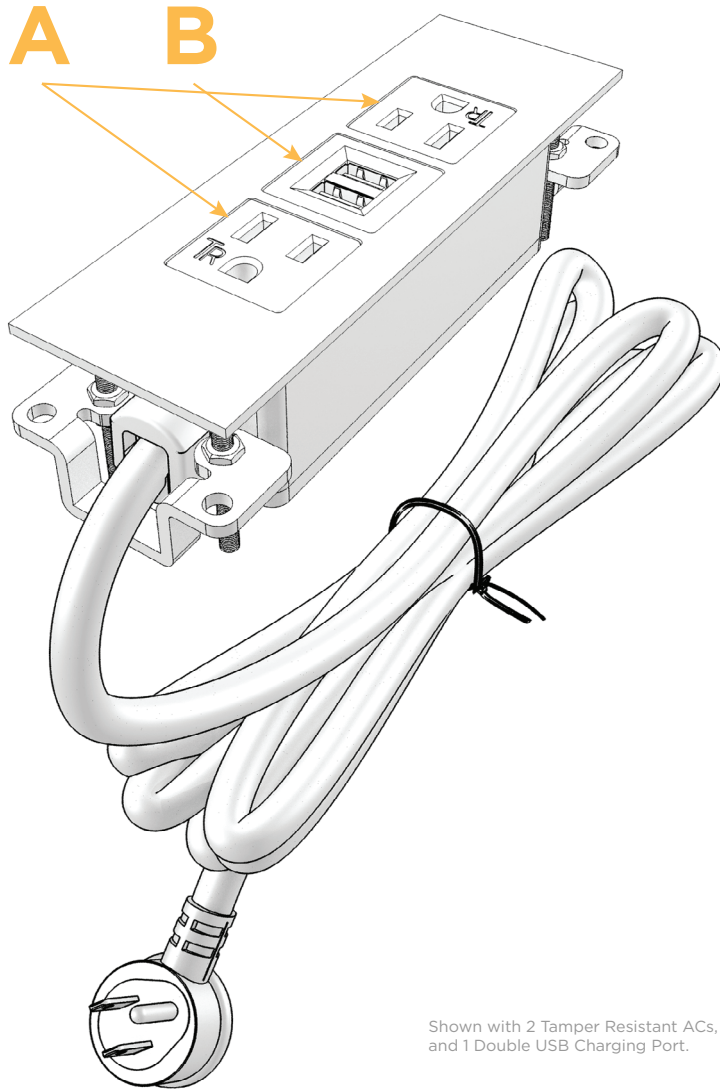

#### Plug:

- Low Profile Flat 45° Angle 120 VAC Plug
- Standard Straight 120 VAC Plug

- **CLEAN, COMPACT DESIGN**
- **STREAMLINED**
- **LOW PROFILE**
- **SIDE-EXITING CORDS**
- **PLUG & PLAY**
- **3.2A HIGH SPEED USB CHARGING FOR ALL DEVICES**
- **6' AC CORD & PLUG (FLAT PLUG STANDARD)**
- **CUSTOMIZABLE CONFIGURATIONS AND FINISHES**
- **UL LISTED FOR MOUNTING IN FURNITURE**
- **15A**

#### Modules/Ports:

- A** Tamper Resistant AC Receptacle
- B** Double USB (Fast Charging Ports - Rated for 3.2A)

Shown with 2 Tamper Resistant ACs, and 1 Double USB Charging Port.