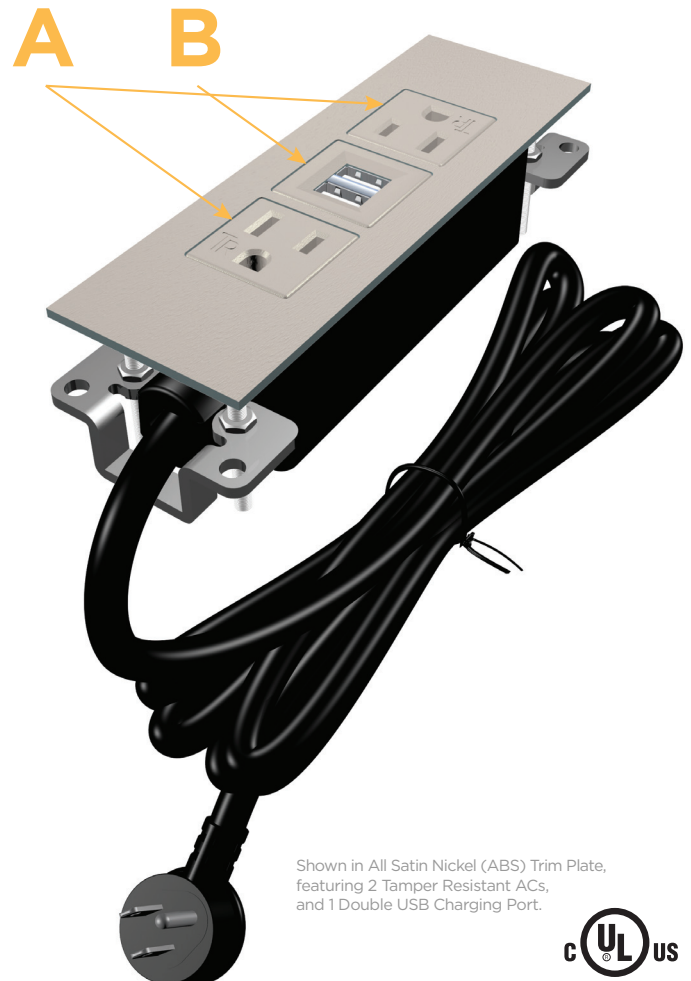

#### Module/Port Options:

- A** Tamper Resistant AC Receptacle
- B** Double USB (Fast Charging Ports - Rated for 3.2A)
- C** HDMI
- D** CAT 6
- E** 3.5mm Mini Stereo Jack
- F** Single USB (Fast Charging Port - Rated for 3.2A)
- G** RJ 12
- H** Switched AC
- I** 3-Way Switch
- J** USB C (High Speed Charging Port)
- K** Switched AC (Rocker Switch)

#### Plug:

- Low Profile Flat 45° Angle 120 VAC Plug
- Standard Straight 120 VAC Plug

- **CLEAN, COMPACT DESIGN**
- **STREAMLINED**
- **LOW PROFILE**
- **SIDE-EXITING CORDS**
- **PLUG & PLAY**
- **3.2A HIGH SPEED USB CHARGING FOR ALL DEVICES**
- **6' AC CORD & PLUG (FLAT PLUG STANDARD)**
- **CUSTOMIZABLE CONFIGURATIONS AND FINISHES**
- **UL LISTED FOR MOUNTING IN FURNITURE**
- **15A**

Shown in All Satin Nickel (ABS) Trim Plate, featuring 2 Tamper Resistant ACs, and 1 Double USB Charging Port.

#### Modules/Ports:

- A** Tamper Resistant AC Receptacle
- B** Double USB (Fast Charging Ports - Rated for 3.2A)

Shown with 2 Tamper Resistant ACs, and 1 Double USB Charging Port.