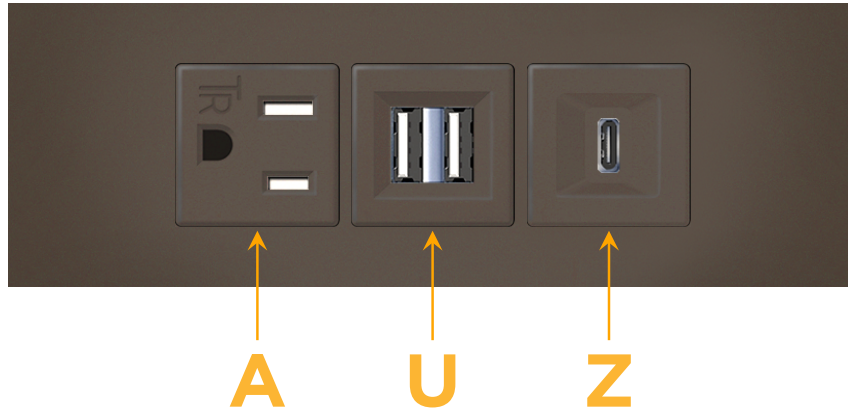

M-POWER-3T

AC POWER & DATA CONNECTIVITY SOLUTION

M-POWER-3TRZ-AUZ-RZATP

Metro Light & Power's line of power & data solutions offers sophisticated design elements combined with greater ease of installation. Streamlined and low-profile, enhanced by side-exiting cords, our outlets advance the industry with their cutting edge look and feel. We believe flexibility is key, and we provide a variety of mounting options, including the ability to mount in limited spaces. Our outlets are available in many finishes and configurations, in addition to a custom color and finish capability for our clients.

Distributed by

Mormax Company, Inc.

8 Westchester Plaza

Elmsford, NY 10523

914-699-0101

sales@mormax.com

mormax.com

Trim Plate Finish: **UNICOLOR™ OIL RUBBED BRONZE (ABS)**

Custom Finishes Available

M-POWER-3TRZ-AUZ-RZATP

Features:

Module/Port Options:

- A Tamper Resistant AC Receptacle
- B USB-A & USB-C (3.0A USB-A / 15W USB-C)
- U Double USB-A (Fast Charging Ports - Rated for 3.2A)
- H HDMI
- 6 CAT 6
- 12 RJ 12
- X Switched AC
- Y 3-Way Switch (Low Voltage)
- C USB-C (27W High Speed Charging Port)
- Z USB-C (18W High Speed Charging Port)
- R Switched AC (Rocker Switch)
- D Dimmer Switch

Plug:

Supplied with Low Profile Flat 45° Angle 120 VAC Plug

Optional Standard Straight 120 VAC Plug

Optional Straight 120 VAC Pass-through Plug

- CLEAN, COMPACT DESIGN
- STREAMLINED
- LOW PROFILE
- SIDE-EXITING CORDS
- PLUG & PLAY
- 6' AC CORD & PLUG (FLAT PLUG STANDARD)
- CUSTOMIZABLE CONFIGURATIONS AND FINISHES
- UL LISTED FOR MOUNTING IN FURNITURE
- 15A