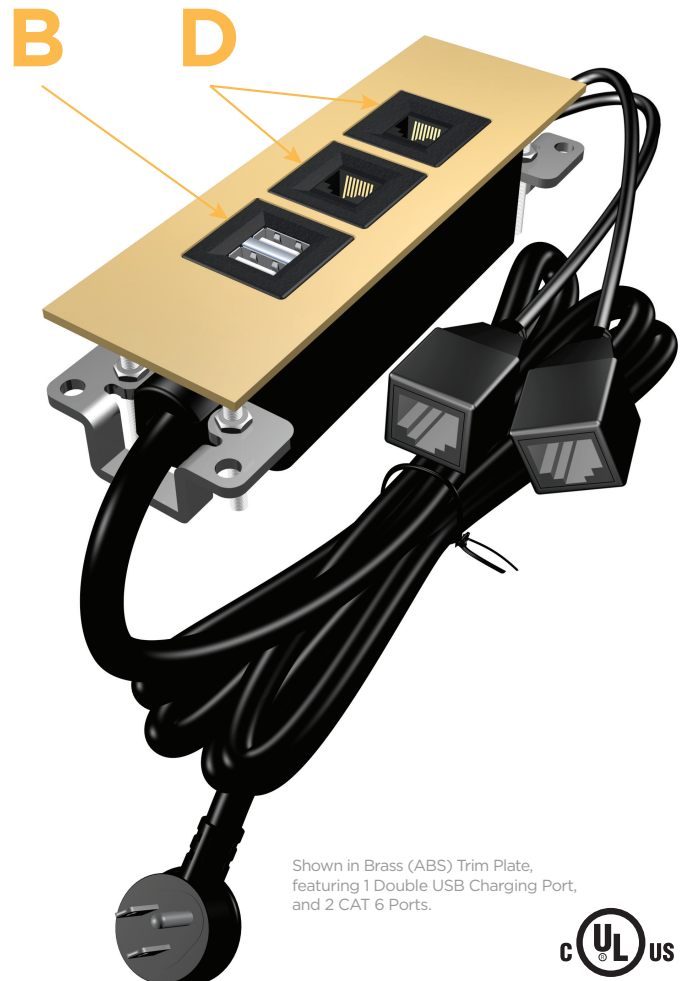

#### Module/Port Options:

- A** Tamper Resistant AC Receptacle
- B** Double USB (Fast Charging Ports - Rated for 3.2A)
- C** HDMI
- D** CAT 6
- E** 3.5mm Mini Stereo Jack
- F** Single USB (Fast Charging Port - Rated for 3.2A)
- G** RJ 12
- H** Switched AC
- I** 3-Way Switch
- J** USB-C (27W High Speed Charging Port)
- K** USB-C (13W High Speed Charging Port)
- L** Switched AC (Rocker Switch)

#### Plug:

- Low Profile Flat 45° Angle 120 VAC Plug
- Standard Straight 120 VAC Plug

- **CLEAN, COMPACT DESIGN**
- **STREAMLINED**
- **LOW PROFILE**
- **SIDE-EXITING CORDS**
- **PLUG & PLAY**
- **3.2A HIGH SPEED USB CHARGING FOR ALL DEVICES**
- **6' AC CORD & PLUG (FLAT PLUG STANDARD)**
- **CUSTOMIZABLE CONFIGURATIONS AND FINISHES**
- **UL LISTED FOR MOUNTING IN FURNITURE**
- **15A**

Shown in Brass (ABS) Trim Plate, featuring 1 Double USB Charging Port, and 2 CAT 6 Ports.