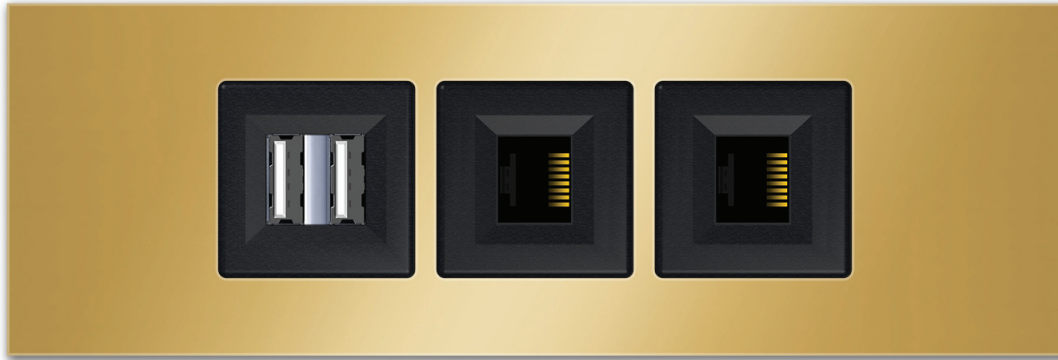

M-POWER-3T

AC POWER & DATA CONNECTIVITY SOLUTION

M-POWER-3T-U66-BRATP

Mormax Company, Inc.
8 Westchester Plaza
Elmsford, NY 10523

914-699-0101
sales@mormax.com
mormax.com

Metro Light & Power's line of power & data solutions offers sophisticated design elements combined with greater ease of installation. Streamlined and low-profile, enhanced by side-exiting cords, our outlets advance the industry with their cutting-edge look and feel. We believe flexibility is key, and we provide a variety of mounting options, including the ability to mount in limited spaces. Our outlets are available in many finishes and configurations, in addition to a custom color and finish capability for our clients.

Trim Plate Finish: **BRASS (ABS)**
Custom Finishes Available M-POWER-3T-U66-BRATP

Features:

Module/Port Options:

- **A** Tamper Resistant AC Receptacle
- **B** Double USB (Fast Charging Ports - Rated for 3.2A)
- **C** HDMI
- **D** CAT 6
- **E** 3.5mm Mini Stereo Jack
- **F** Single USB (Fast Charging Port - Rated for 3.2A)
- **G** RJ 12
- **H** Switched AC
- **I** 3-Way Switch
- **J** USB-C (27W High Speed Charging Port)
- **K** USB-C (13W High Speed Charging Port)
- **L** Switched AC (Rocker Switch)

Plug:

- Low Profile Flat 45° Angle 120 VAC Plug
- Standard Straight 120 VAC Plug

- **CLEAN, COMPACT DESIGN**
- **STREAMLINED**
- **LOW PROFILE**
- **SIDE-EXITING CORDS**
- **PLUG & PLAY**
- **3.2A HIGH SPEED USB CHARGING FOR ALL DEVICES**
- **6' AC CORD & PLUG (FLAT PLUG STANDARD)**
- **CUSTOMIZABLE CONFIGURATIONS AND FINISHES**
- **UL LISTED FOR MOUNTING IN FURNITURE**
- **15A**