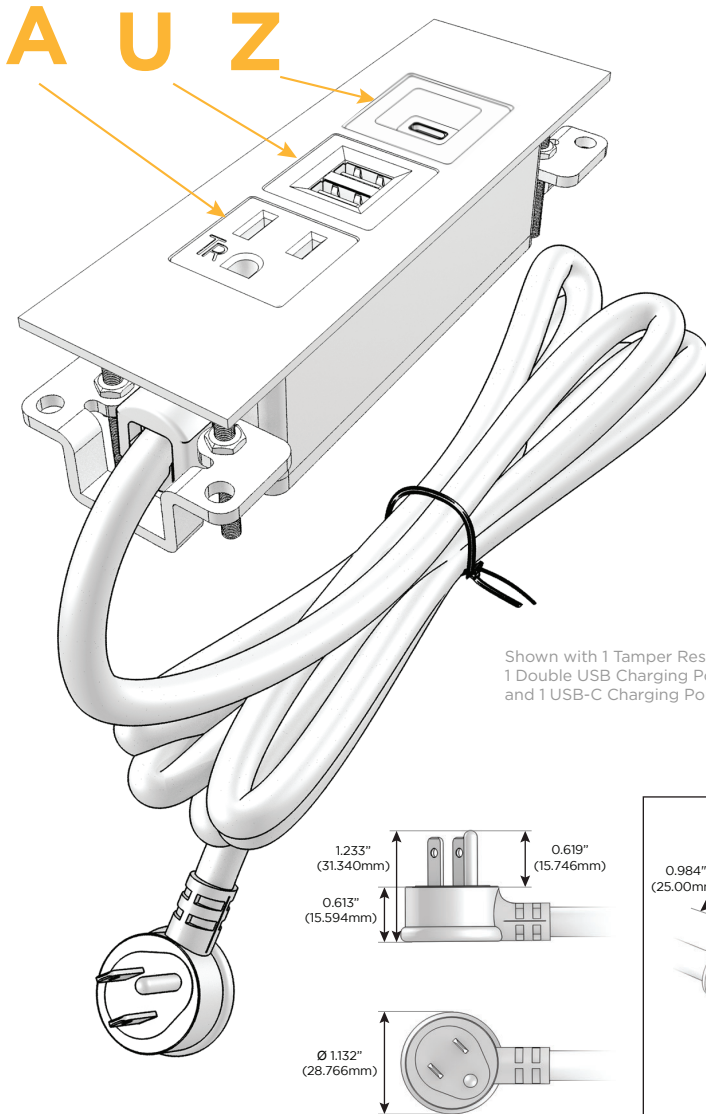

Trim Plate Finish: **ANTIQUED BRASS (ABS)**
Custom Finishes Available M-POWER-3T-AUZ-BRAATP

Features:

Module/Port Options:

- A** Tamper Resistant AC Receptacle
- U** Double USB (Fast Charging Ports - Rated for 3.2A)
- H** HDMI
- 6** CAT 6
- 12** RJ 12
- X** Switched AC
- Y** 3-Way Switch
- C** USB-C (27W High Speed Charging Port)
- Z** USB-C (18W High Speed Charging Port)
- R** Switched AC (Rocker Switch)

Plug:

- Supplied with Low Profile Flat 45° Angle 120 VAC Plug
- Optional Standard Straight 120 VAC Plug
- Optional Straight 120 VAC Pass-through Plug

Shown in Antiqued Brass (ABS) Plate, featuring 1 Tamper Resistant AC, 1 Double USB Charging Port, and 1 USB-C Charging Port.

- **CLEAN, COMPACT DESIGN**
- **STREAMLINED**
- **LOW PROFILE**
- **SIDE-EXITING CORDS**
- **PLUG & PLAY**
- **18W HIGH SPEED USB-C CHARGING FOR ALL DEVICES**
- **3.2A HIGH SPEED USB CHARGING FOR ALL DEVICES**
- **6' AC CORD & PLUG (FLAT PLUG STANDARD)**
- **CUSTOMIZABLE CONFIGURATIONS AND FINISHES**
- **UL LISTED FOR MOUNTING IN FURNITURE**
- **15A**

Modules/Ports:

- A** Tamper Resistant AC Receptacle
- U** Double USB (Fast Charging Ports - Rated for 3.2A)
- Z** USB-C (18W High Speed Charging Port)

Shown with 1 Tamper Resistant AC, 1 Double USB Charging Port, and 1 USB-C Charging Port.