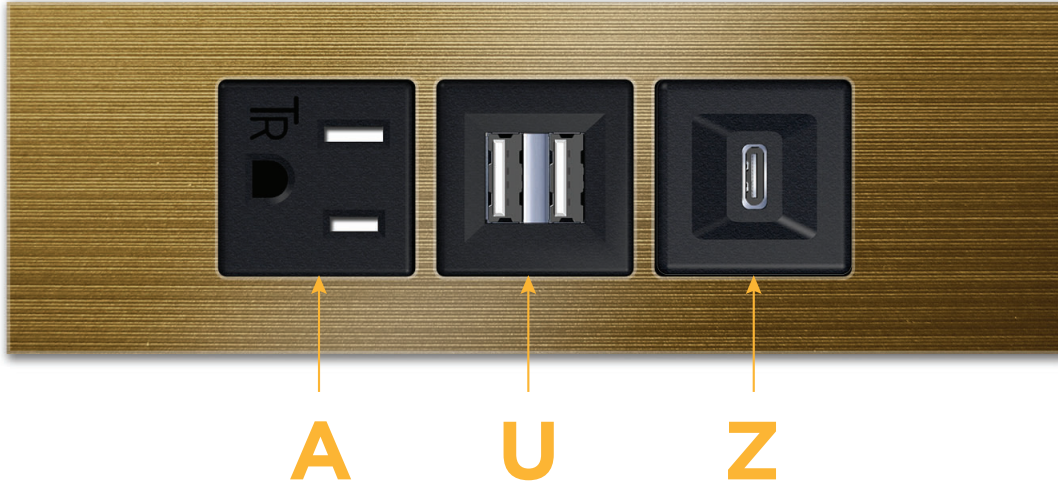

Trim Plate Finish: **ANTIQUED BRASS (ABS)**
Custom Finishes Available M-POWER-3T-AUZ-BRAATP

Features:

Module/Port Options:

- A** Tamper Resistant AC Receptacle
- U** Double USB (Fast Charging Ports - Rated for 3.2A)
- H** HDMI
- 6** CAT 6
- 12** RJ 12
- X** Switched AC
- Y** 3-Way Switch
- C** USB-C (27W High Speed Charging Port)
- Z** USB-C (18W High Speed Charging Port)
- R** Switched AC (Rocker Switch)

Plug:

- Supplied with Low Profile Flat 45° Angle 120 VAC Plug
- Optional Standard Straight 120 VAC Plug
- Optional Straight 120 VAC Pass-through Plug

Shown in Antiqued Brass (ABS) Plate, featuring 1 Tamper Resistant AC, 1 Double USB Charging Port, and 1 USB-C Charging Port.

- **CLEAN, COMPACT DESIGN**
- **STREAMLINED**
- **LOW PROFILE**
- **SIDE-EXITING CORDS**
- **PLUG & PLAY**
- **18W HIGH SPEED USB-C CHARGING FOR ALL DEVICES**
- **3.2A HIGH SPEED USB CHARGING FOR ALL DEVICES**
- **6' AC CORD & PLUG (FLAT PLUG STANDARD)**
- **CUSTOMIZABLE CONFIGURATIONS AND FINISHES**
- **UL LISTED FOR MOUNTING IN FURNITURE**
- **15A**

Modules/Ports:

- A** Tamper Resistant AC Receptacle
- U** Double USB (Fast Charging Ports - Rated for 3.2A)
- Z** USB-C (18W High Speed Charging Port)

Shown with 1 Tamper Resistant AC, 1 Double USB Charging Port, and 1 USB-C Charging Port.