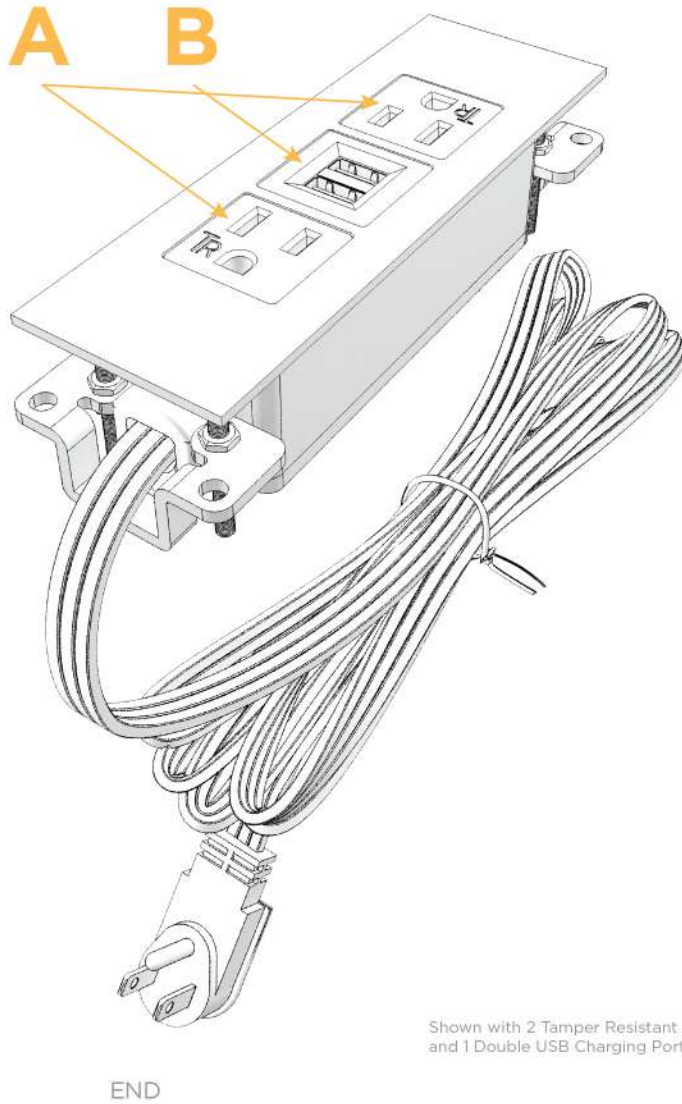

Plug:

- Low Profile Flat 120 VAC Plug
- Standard Straight 120 VAC Plug

- CLEAN, COMPACT DESIGN
- STREAMLINED
- LOW PROFILE
- SIDE-EXITING CORDS
- PLUG & PLAY
- 3.2A HIGH SPEED USB CHARGING FOR ALL DEVICES
- 6' AC CORD & PLUG (FLAT PLUG STANDARD)
- CUSTOMIZABLE CONFIGURATIONS AND FINISHES
- UL LISTED FOR MOUNTING IN FURNITURE
- 15A

Shown in Brushed Stainless Steel Slim Plate, featuring 2 Tamper Resistant ACs, and 1 Double USB Charging Port.

POWER POLE SYSTEMS, INC.

M-POWER-3T

AC POWER & DATA CONNECTIVITY SOLUTION

M-POWER-3T-AUA-SS4TP

Mormax Company, Inc. 914-699-0101
 8 Westchester Plaza sales@mormax.com
 Elmsford, NY 10523 mormax.com

Modules/Ports:

- A** Tamper Resistant AC Receptacle
- B** Double USB (Fast Charging Ports - Rated for 3.2A)

Shown with 2 Tamper Resistant ACs, and 1 Double USB Charging Port.