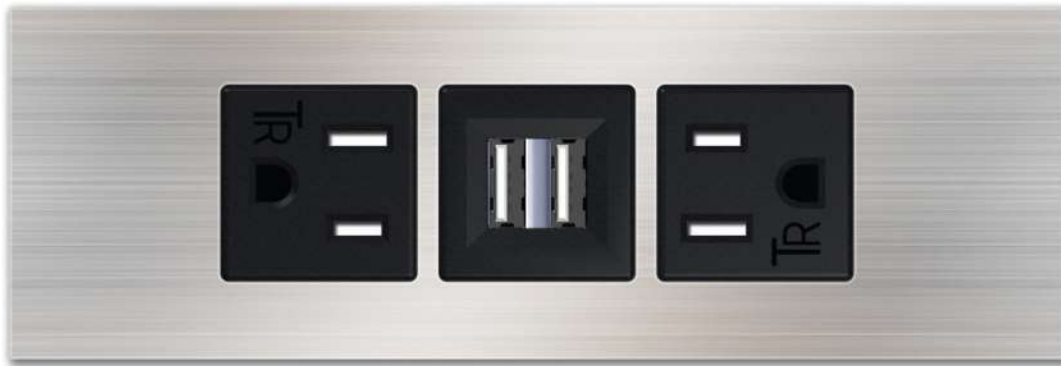

Slim Plate Finish: **BRUSHED STAINLESS STEEL**
Custom Finishes Available M-POWER-3T-AUA-SS4TP

Features:

Module/Port Options:

- A** Tamper Resistant AC Receptacle
- B** Double USB (Fast Charging Ports - Rated for 3.2A)
- C** HDMI
- D** CAT 6
- E** 3.5mm Mini Stereo Jack
- F** Single USB (Fast Charging Port - Rated for 3.2A)
- G** RJ 12
- H** Switched AC
- I** Wireless AC

Plug:

- Low Profile Flat 120 VAC Plug
- Standard Straight 120 VAC Plug

- CLEAN, COMPACT DESIGN
- STREAMLINED
- LOW PROFILE
- SIDE-EXITING CORDS
- PLUG & PLAY
- 3.2A HIGH SPEED USB CHARGING FOR ALL DEVICES
- 6' AC CORD & PLUG (FLAT PLUG STANDARD)
- CUSTOMIZABLE CONFIGURATIONS AND FINISHES
- UL LISTED FOR MOUNTING IN FURNITURE
- 15A

Shown in Brushed Stainless Steel Slim Plate, featuring 2 Tamper Resistant ACs, and 1 Double USB Charging Port.

POWER POLE SYSTEMS, INC.

M-POWER-3T

AC POWER & DATA CONNECTIVITY SOLUTION

M-POWER-3T-AUA-SS4TP

Shown with 2 Tamper Resistant ACs, and 1 Double USB Charging Port.