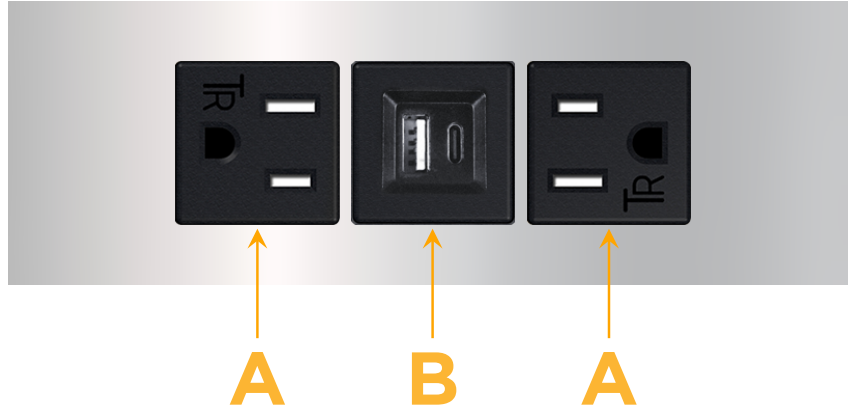

Custom Finishes Available

M-POWER-3T-ABA-CRATP

Features:

Module/Port Options:

- A** Tamper Resistant AC Receptacle
- B** USB-A & USB-C (3.0A USB-A / 15W USB-C)
- U** Double USB-A (Fast Charging Ports - Rated for 3.2A)
- H** HDMI
- 6** CAT 6
- 12** RJ 12
- X** Switched AC
- Y** 3-Way Switch (Low Voltage)
- C** USB-C (27W High Speed Charging Port)
- Z** USB-C (18W High Speed Charging Port)
- R** Switched AC (Rocker Switch)
- D** Dimmer Switch

Plug:

- Supplied with Low Profile Flat 45° Angle 120 VAC Plug
- Optional Standard Straight 120 VAC Plug
- Optional Straight 120 VAC Pass-through Plug

- CLEAN, COMPACT DESIGN
- STREAMLINED
- LOW PROFILE
- SIDE-EXITING CORDS
- PLUG & PLAY
- 6' AC CORD & PLUG (FLAT PLUG STANDARD)
- CUSTOMIZABLE CONFIGURATIONS AND FINISHES
- UL LISTED FOR MOUNTING IN FURNITURE
- 15A

sales@mormax.com

mormax.com

Specs:

Modules/Ports:

- A** Tamper Resistant AC Receptacle
- B** USB-A & USB-C (3.0A USB-A / 15W USB-C)