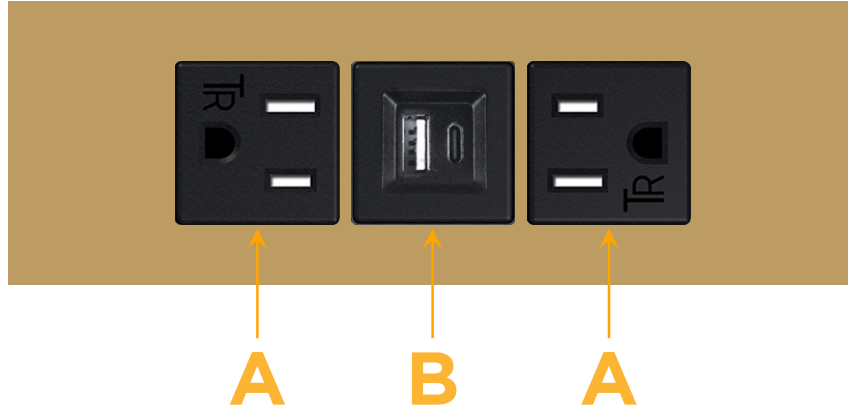

Custom Finishes Available

M-POWER-3T-ABA-BZATP

Features:

Module/Port Options:

- A** Tamper Resistant AC Receptacle
- B** USB-A & USB-C (3.0A USB-A / 15W USB-C)
- U** Double USB-A (Fast Charging Ports - Rated for 3.2A)
- H** HDMI
- 6** CAT 6
- 12** RJ 12
- X** Switched AC
- Y** 3-Way Switch (Low Voltage)
- C** USB-C (27W High Speed Charging Port)
- Z** USB-C (18W High Speed Charging Port)
- R** Switched AC (Rocker Switch)
- D** Dimmer Switch

Plug:

- Supplied with Low Profile Flat 45° Angle 120 VAC Plug
- Optional Standard Straight 120 VAC Plug
- Optional Straight 120 VAC Pass-through Plug

- CLEAN, COMPACT DESIGN
- STREAMLINED
- LOW PROFILE
- SIDE-EXITING CORDS
- PLUG & PLAY
- 6' AC CORD & PLUG (FLAT PLUG STANDARD)
- CUSTOMIZABLE CONFIGURATIONS AND FINISHES
- UL LISTED FOR MOUNTING IN FURNITURE
- 15A

sales@mormax.com

mormax.com

Specs:

Modules/Ports:

- A** Tamper Resistant AC Receptacle
- B** USB-A & USB-C (3.0A USB-A / 15W USB-C)