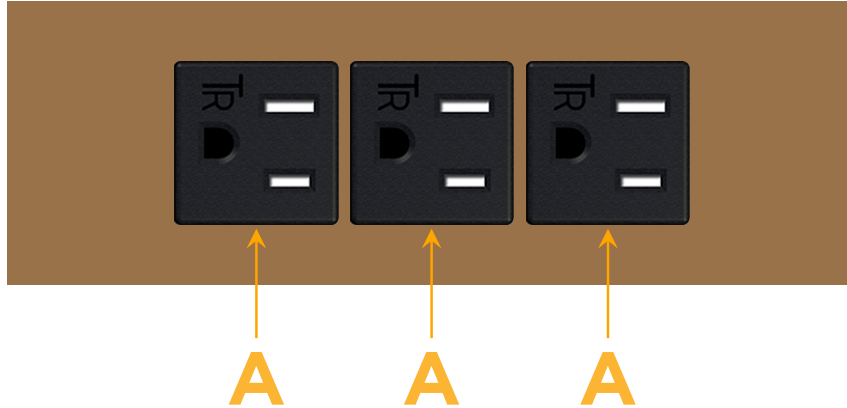

M-POWER-3T

AC POWER & DATA CONNECTIVITY SOLUTION

M-POWER-3T-AAA-BZ5ATP

Metro Light & Power's line of power & data solutions offers sophisticated design elements combined with greater ease of installation. Streamlined and low-profile, enhanced by side-exiting cords, our outlets advance the industry with their cutting edge look and feel. We believe flexibility is key, and we provide a variety of mounting options, including the ability to mount in limited spaces. Our outlets are available in many finishes and configurations, in addition to a custom color and finish capability for our clients.

Distributed by

Mormax Company, Inc.

8 Westchester Plaza

Elmsford, NY 10523

914-699-0101

sales@mormax.com

mormax.com

Trim Plate Finish: **ARCHITECTURAL BRONZE (ABS)**

Custom Finishes Available

M-POWER-3T-AAA-BZ5ATP

Features:

Module/Port Options:

- **A** Tamper Resistant AC Receptacle
- **B** USB-A & USB-C (3.0A USB-A / 15W USB-C)
- **U** Double USB-A (Fast Charging Ports - Rated for 3.2A)
- **H** HDMI
- **6** CAT 6
- **12** RJ 12
- **X** Switched AC
- **Y** 3-Way Switch (Low Voltage)
- **C** USB-C (27W High Speed Charging Port)
- **Z** USB-C (18W High Speed Charging Port)
- **R** Switched AC (Rocker Switch)
- **D** Dimmer Switch

Plug:

- Supplied with Low Profile Flat 45° Angle 120 VAC Plug
- Optional Standard Straight 120 VAC Plug
- Optional Straight 120 VAC Pass-through Plug

- CLEAN, COMPACT DESIGN
- STREAMLINED
- LOW PROFILE
- SIDE-EXITING CORDS
- PLUG & PLAY
- 6' AC CORD & PLUG (FLAT PLUG STANDARD)
- CUSTOMIZABLE CONFIGURATIONS AND FINISHES
- UL LISTED FOR MOUNTING IN FURNITURE
- 15A