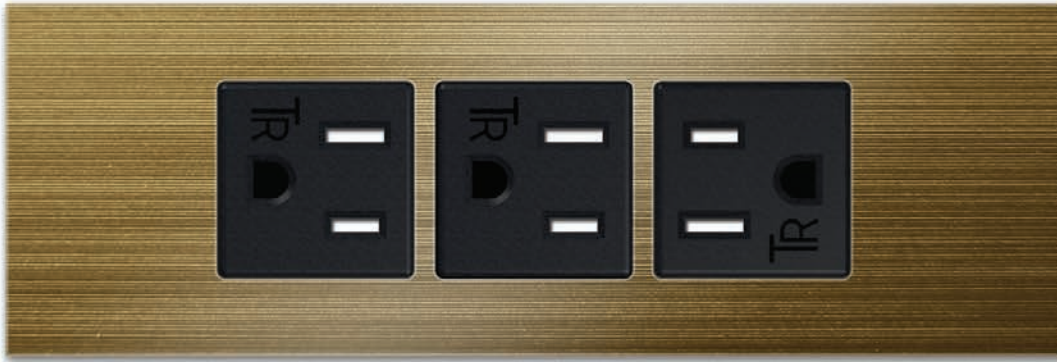

Trim Plate Finish: **BRASS ANTIQUED (ABS)**
Custom Finishes Available M-POWER-3T-AAA-BRAATP

Features:

Module/Port Options:

- A** Tamper Resistant AC Receptacle
- B** Double USB (Fast Charging Ports - Rated for 3.2A)
- C** HDMI
- D** CAT 6
- E** 3.5mm Mini Stereo Jack
- F** Single USB (Fast Charging Port - Rated for 3.2A)
- G** RJ 12
- H** Switched AC
- I** Wireless AC

Plug:

- Low Profile Flat 45° Angle 120 VAC Plug
- Standard Straight 120 VAC Plug

- **CLEAN, COMPACT DESIGN**
- **STREAMLINED**
- **LOW PROFILE**
- **SIDE-EXITING CORDS**
- **PLUG & PLAY**
- **3.2A HIGH SPEED USB CHARGING FOR ALL DEVICES**
- **6' AC CORD & PLUG (FLAT PLUG STANDARD)**
- **CUSTOMIZABLE CONFIGURATIONS AND FINISHES**
- **UL LISTED FOR MOUNTING IN FURNITURE**
- **15A**

Shown in Brass Antiqued (ABS) Trim Plate, featuring 3 Tamper Resistant ACs.

M-POWER-3T

AC POWER & DATA CONNECTIVITY SOLUTION

M-POWER-3T-AAA-BRAATP

Mormax Company, Inc. 914-699-0101
 8 Westchester Plaza sales@mormax.com
 Elmsford, NY 10523 mormax.com

Modules/Ports:

- A Tamper Resistant AC Receptacle