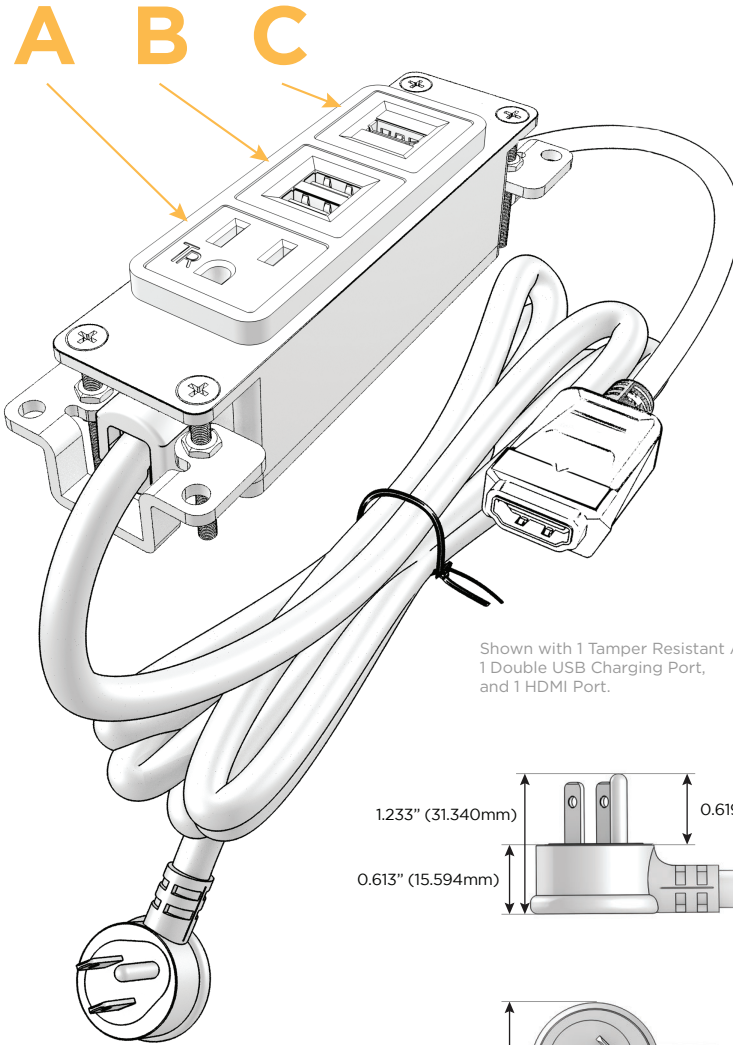

##### Module/Port Options:

- A** Tamper Resistant AC Receptacle
- B** Double USB (Fast Charging Ports - Rated for 3.2A)
- C** HDMI
- D** CAT 6
- E** 3.5mm Mini Stereo Jack
- F** Single USB (Fast Charging Port - Rated for 3.2A)
- G** RJ 12
- H** Switched AC
- I** 3-Way Switch
- J** USB C (High Speed Charging Port)
- K** Switched AC (Rocker Switch)

##### Plug:

- Low Profile Flat 45° Angle 120 VAC Plug
- Standard Straight 120 VAC Plug

- **CLEAN, COMPACT DESIGN**
- **STREAMLINED**
- **LOW PROFILE**
- **SIDE-EXITING CORDS**
- **PLUG & PLAY**
- **3.2A HIGH SPEED USB CHARGING FOR ALL DEVICES**
- **6' AC CORD & PLUG (FLAT PLUG STANDARD)**
- **CUSTOMIZABLE CONFIGURATIONS AND FINISHES**
- **UL LISTED FOR MOUNTING IN FURNITURE**
- **15A**

Shown in Satin Nickel (ABS) Bezel, featuring 1 Tamper Resistant AC, 1 Double USB Charging Port, and 1 HDMI Port.

### M-POWER-3TW-AUH-SAB

Specs:

**Modules/Ports:**

- A** Tamper Resistant AC Receptacle
- B** Double USB (Fast Charging Ports - Rated for 3.2A)
- C** HDMI

Shown with 1 Tamper Resistant AC, 1 Double USB Charging Port, and 1 HDMI Port.