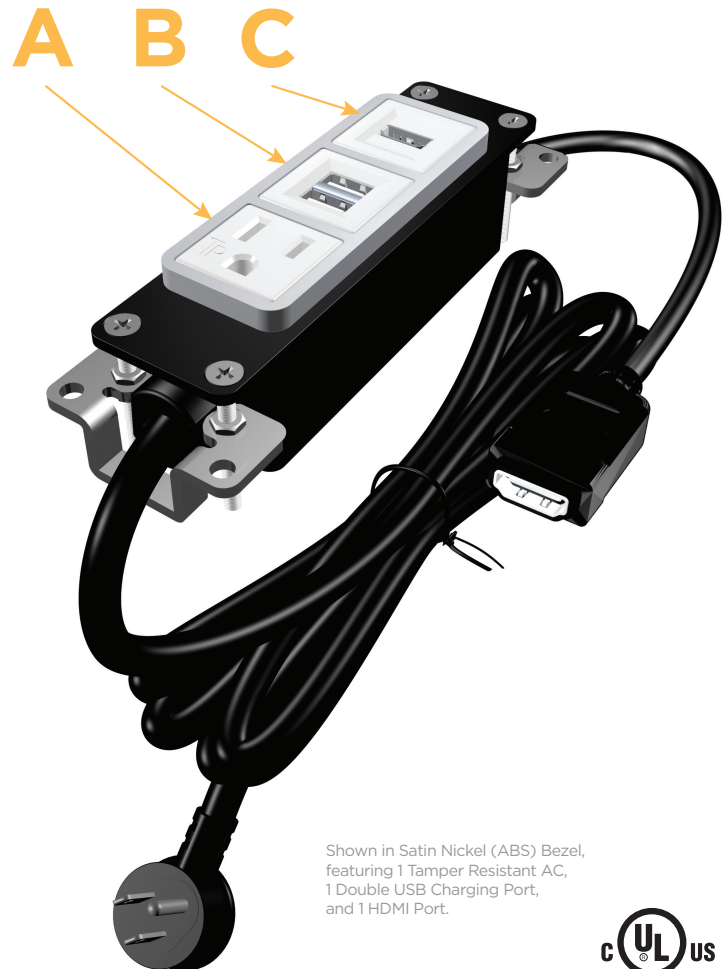

##### Module/Port Options:

- A** Tamper Resistant AC Receptacle
- B** Double USB (Fast Charging Ports - Rated for 3.2A)
- C** HDMI
- D** CAT 6
- E** 3.5mm Mini Stereo Jack
- F** Single USB (Fast Charging Port - Rated for 3.2A)
- G** RJ 12
- H** Switched AC
- I** 3-Way Switch
- J** USB C (High Speed Charging Port)
- K** Switched AC (Rocker Switch)

##### Plug:

- Low Profile Flat 45° Angle 120 VAC Plug
- Standard Straight 120 VAC Plug

- **CLEAN, COMPACT DESIGN**
- **STREAMLINED**
- **LOW PROFILE**
- **SIDE-EXITING CORDS**
- **PLUG & PLAY**
- **3.2A HIGH SPEED USB CHARGING FOR ALL DEVICES**
- **6' AC CORD & PLUG (FLAT PLUG STANDARD)**
- **CUSTOMIZABLE CONFIGURATIONS AND FINISHES**
- **UL LISTED FOR MOUNTING IN FURNITURE**
- **15A**

Shown in Satin Nickel (ABS) Bezel, featuring 1 Tamper Resistant AC, 1 Double USB Charging Port, and 1 HDMI Port.

### M-POWER-3TW-AUH-SAB

Specs:

**Modules/Ports:**

- A** Tamper Resistant AC Receptacle
- B** Double USB (Fast Charging Ports - Rated for 3.2A)
- C** HDMI

Shown with 1 Tamper Resistant AC, 1 Double USB Charging Port, and 1 HDMI Port.