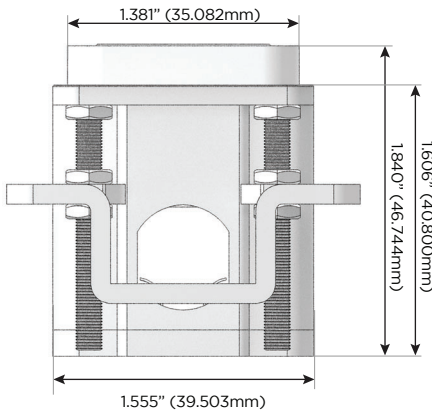

M-POWER-3T

AC POWER & DATA CONNECTIVITY SOLUTION

M-POWER-3TW-AUH-SAB

Specs:

Modules/Ports:

- **A** Tamper Resistant AC Receptacle
- **B** Double USB (Fast Charging Ports - Rated for 3.2A)
- **C** HDMI

TOP

END

SIDE