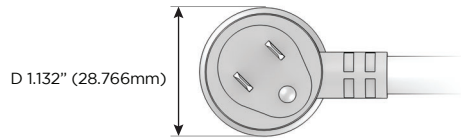

### M-POWER-3TW-AUH-SAB

Specs:

**Modules/Ports:**

- A** Tamper Resistant AC Receptacle
- B** Double USB (Fast Charging Ports - Rated for 3.2A)
- C** HDMI

Shown with 1 Tamper Resistant AC, 1 Double USB Charging Port, and 1 HDMI Port.