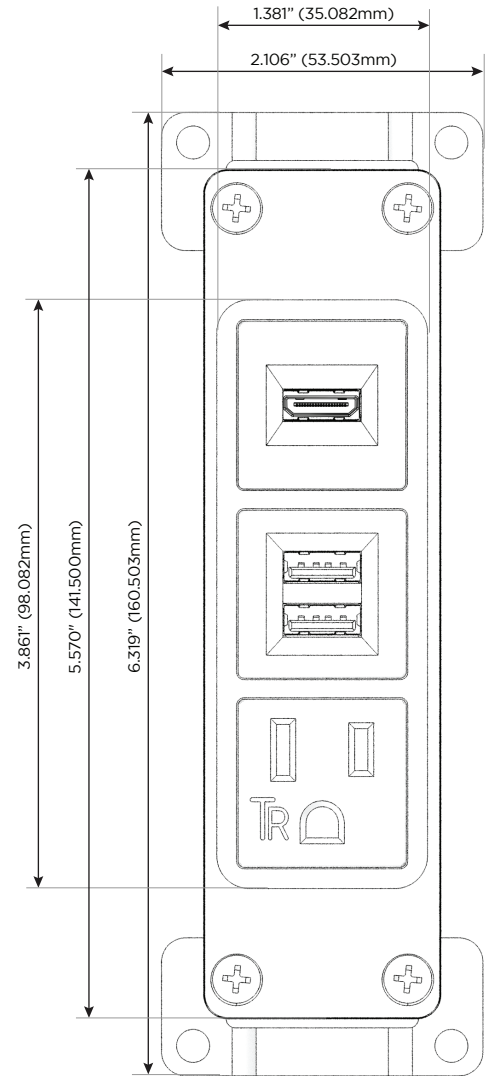

M-POWER-3T

AC POWER & DATA CONNECTIVITY SOLUTION

M-POWER-3TW-AUH-SAB

Specs:

Modules/Ports:

- **A** Tamper Resistant AC Receptacle
- **B** Double USB (Fast Charging Ports - Rated for 3.2A)
- **C** HDMI

TOP

END

SIDE