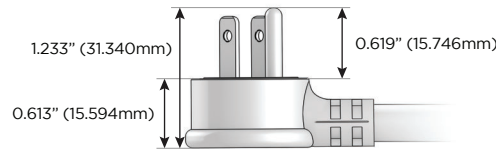

### M-POWER-3TW-AUH-SAB

Specs:

**Modules/Ports:**

- A** Tamper Resistant AC Receptacle
- B** Double USB (Fast Charging Ports - Rated for 3.2A)
- C** HDMI

Shown with 1 Tamper Resistant AC, 1 Double USB Charging Port, and 1 HDMI Port.

TOP

END

SIDE