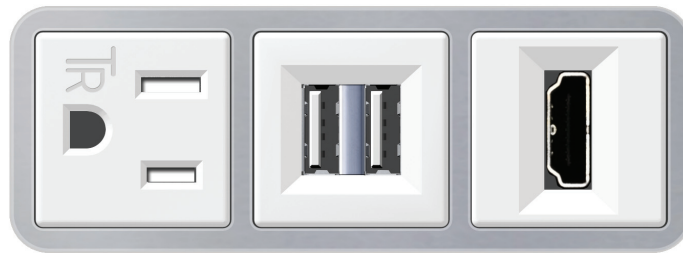

M-POWER-3T

AC POWER & DATA CONNECTIVITY SOLUTION

M-POWER-3TW-AUH-SAB

Mormax Company, Inc.
8 Westchester Plaza
Elmsford, NY 10523

914-699-0101
sales@mormax.com
mormax.com

Metro Light & Power's line of power & data solutions offers sophisticated design elements combined with greater ease of installation. Streamlined and low-profile, enhanced by side-exiting cords, our outlets advance the industry with their cutting-edge look and feel. We believe flexibility is key, and we provide a variety of mounting options, including the ability to mount in limited spaces. Our outlets are available in many finishes and configurations, in addition to a custom color and finish capability for our clients.

Bezel Finish: **SATIN NICKEL (ABS)**
Custom Finishes Available M-POWER-3TW-AUH-SAB