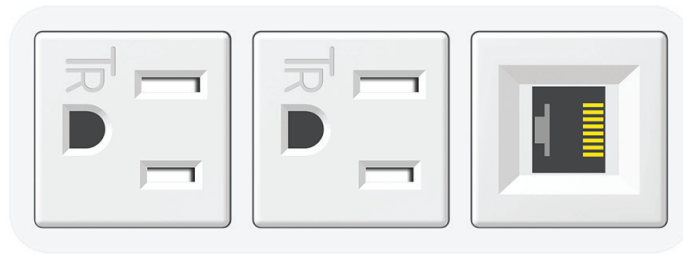

M-POWER-3T

AC POWER & DATA CONNECTIVITY SOLUTION

M-POWER-3TW-AA6-WAB

Mormax Company, Inc.
8 Westchester Plaza
Elmsford, NY 10523

914-699-0101
sales@mormax.com
mormax.com

Metro Light & Power's line of power & data solutions offers sophisticated design elements combined with greater ease of installation. Streamlined and low-profile, enhanced by side-exiting cords, our outlets advance the industry with their cutting-edge look and feel. We believe flexibility is key, and we provide a variety of mounting options, including the ability to mount in limited spaces. Our outlets are available in many finishes and configurations, in addition to a custom color and finish capability for our clients.

Bezel Finish: **WHITE (ABS)**
Custom Finishes Available M-POWER-3TW-AA6-WAB