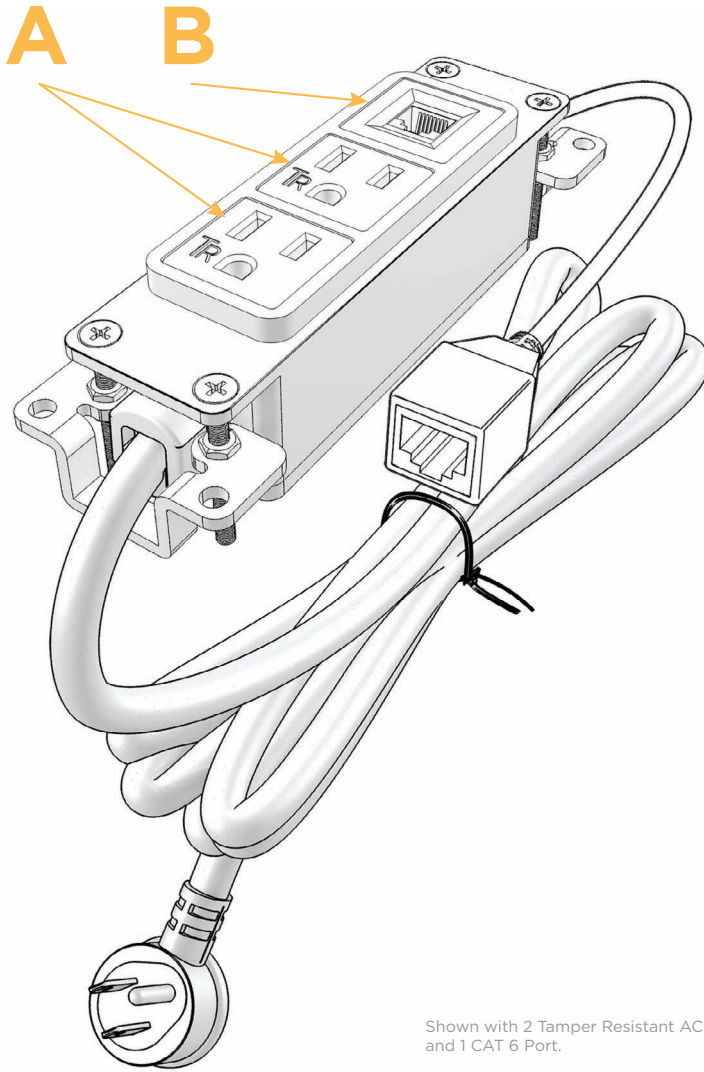

##### Plug:

- Low Profile Flat 45° Angle 120 VAC Plug
- Standard Straight 120 VAC Plug

- CLEAN, COMPACT DESIGN
- STREAMLINED
- LOW PROFILE
- SIDE-EXITING CORDS
- PLUG & PLAY
- 3.2A HIGH SPEED USB CHARGING FOR ALL DEVICES
- 6' AC CORD & PLUG (FLAT PLUG STANDARD)
- CUSTOMIZABLE CONFIGURATIONS AND FINISHES
- UL LISTED FOR MOUNTING IN FURNITURE
- 15A

Shown in White (ABS) Bezel, featuring 2 Tamper Resistant ACs, and 1 CAT 6 Port.

### M-POWER-3TW-AA6-WAB

Mormax Company, Inc. 914-699-0101  
 8 Westchester Plaza sales@mormax.com  
 Elmsford, NY 10523 mormax.com

Specs:

**Modules/Ports:**

- A** Tamper Resistant AC Receptacle
- B** CAT 6

Shown with 2 Tamper Resistant ACs, and 1 CAT 6 Port.

TOP