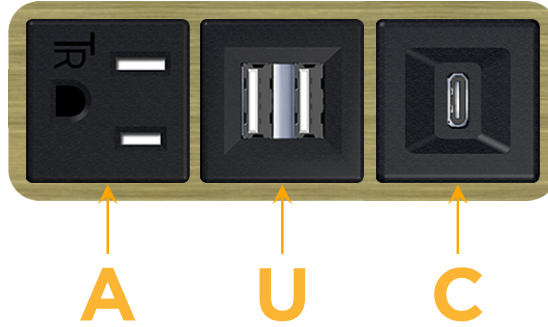

M-POWER-3T

AC POWER & DATA CONNECTIVITY SOLUTION

M-POWER-3T-AUC-BRAAB

Metro Light & Power's line of power & data solutions offers sophisticated design elements combined with greater ease of installation. Streamlined and low-profile, enhanced by side-exiting cords, our outlets advance the industry with their cutting edge look and feel. We believe flexibility is key, and we provide a variety of mounting options, including the ability to mount in limited spaces. Our outlets are available in many finishes and configurations, in addition to a custom color and finish capability for our clients.

Custom Finishes Available M-POWER-3T-AUC-BRAAB

Features:

Module/Port Options:

- A Tamper Resistant AC Receptacle
- B USB-A & USB-C (3.0A USB-A / 15W USB-C)
- U Double USB-A (Fast Charging Ports - Rated for 3.2A)
- H HDMI
- 6 CAT 6
- 12 RJ 12
- X Switched AC
- Y 3-Way Switch (Low Voltage)
- C USB-C (27W High Speed Charging Port)
- Z USB-C (18W High Speed Charging Port)
- R Switched AC (Rocker Switch)
- D Dimmer Switch

Plug:

Supplied with Low Profile Flat 45° Angle 120 VAC Plug

Optional Standard Straight 120 VAC Plug

Optional Straight 120 VAC Pass-through Plug

- CLEAN, COMPACT DESIGN
- STREAMLINED
- LOW PROFILE
- SIDE-EXITING CORDS
- PLUG & PLAY
- 6' AC CORD & PLUG (FLAT PLUG STANDARD)
- CUSTOMIZABLE CONFIGURATIONS AND FINISHES
- UL LISTED FOR MOUNTING IN FURNITURE
- 15A

M-POWER-3T

AC POWER & DATA CONNECTIVITY SOLUTION

M-POWER-3T-AUC-BRAAB

Specs:

Modules/Ports:

- A** Tamper Resistant AC Receptacle
- U** Double USB-A (Fast Charging Ports - Rated for 3.2A)
- C** USB-C (27W High Speed Charging Port)