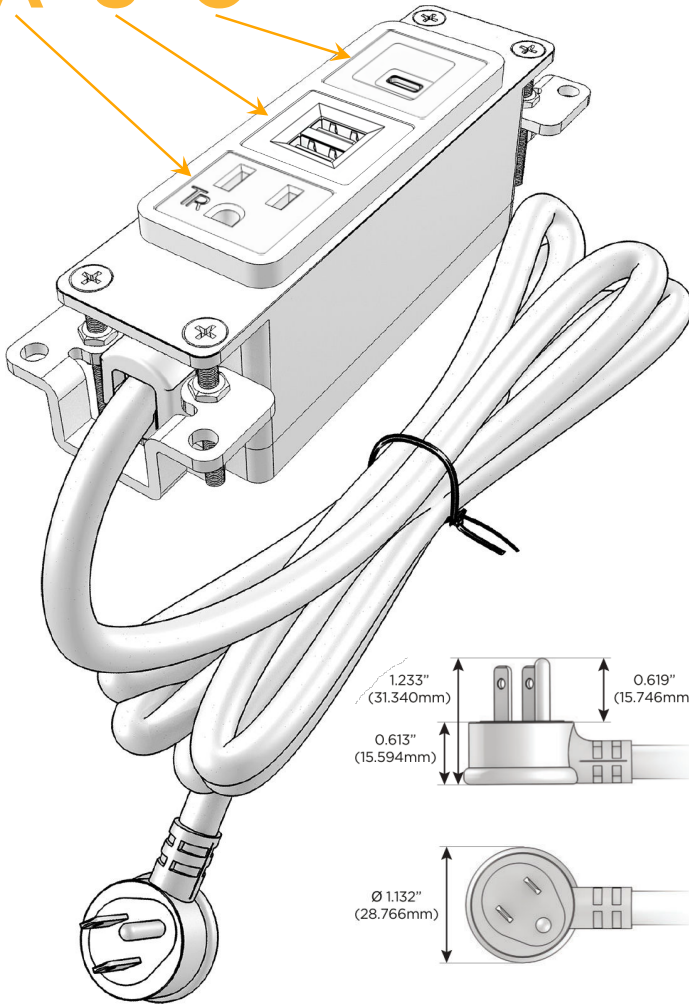

M-POWER-3T

AC POWER & DATA CONNECTIVITY SOLUTION

M-POWER-3T-AUC-BRAAB

Specs:

Modules/Ports:

- **A** Tamper Resistant AC Receptacle
- **U** Double USB-A (Fast Charging Ports - Rated for 3.2A)
- **C** USB-C (27W High Speed Charging Port)

Distributed by

Mormax Company, Inc.

8 Westchester Plaza

Elmsford, NY 10523

914-699-0101

sales@mormax.com

mormax.com

A U C