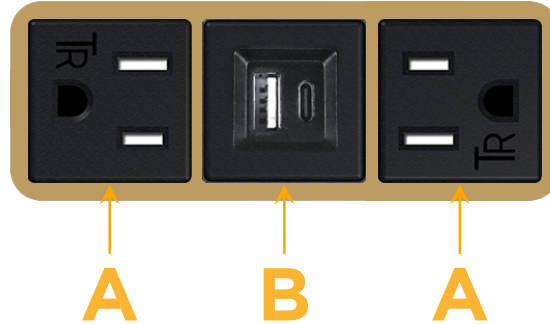

M-POWER-3T

AC POWER & DATA CONNECTIVITY SOLUTION

M-POWER-3T-ABA-BRAB

Metro Light & Power's line of power & data solutions offers sophisticated design elements combined with greater ease of installation. Streamlined and low-profile, enhanced by side-exiting cords, our outlets advance the industry with their cutting edge look and feel. We believe flexibility is key, and we provide a variety of mounting options, including the ability to mount in limited spaces. Our outlets are available in many finishes and configurations, in addition to a custom color and finish capability for our clients.

Distributed by

Mormax Company, Inc.

8 Westchester Plaza

Elmsford, NY 10523

914-699-0101

sales@mormax.com

mormax.com

Bezel Finish: **BRASS (ABS)**

Custom Finishes Available M-POWER-3T-ABA-BRAB

Features:

Module/Port Options:

- A Tamper Resistant AC Receptacle
- B USB-A & USB-C (3.0A USB-A / 15W USB-C)
- U Double USB-A (Fast Charging Ports - Rated for 3.2A)
- H HDMI
- 6 CAT 6
- 12 RJ 12
- X Switched AC
- Y 3-Way Switch (Low Voltage)
- C USB-C (27W High Speed Charging Port)
- Z USB-C (18W High Speed Charging Port)
- R Switched AC (Rocker Switch)
- D Dimmer Switch

Plug:

Supplied with Low Profile Flat 45° Angle 120 VAC Plug

Optional Standard Straight 120 VAC Plug

Optional Straight 120 VAC Pass-through Plug

- CLEAN, COMPACT DESIGN
- STREAMLINED
- LOW PROFILE
- SIDE-EXITING CORDS
- PLUG & PLAY
- 6' AC CORD & PLUG (FLAT PLUG STANDARD)
- CUSTOMIZABLE CONFIGURATIONS AND FINISHES
- UL LISTED FOR MOUNTING IN FURNITURE
- 15A