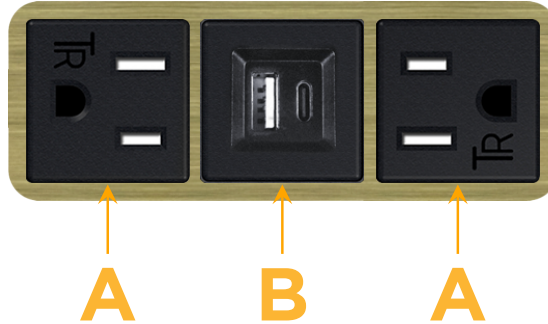

Custom Finishes Available M-POWER-3T-ABA-BRAAB

Features:

Module/Port Options:

- A Tamper Resistant AC Receptacle
- B USB-A & USB-C (3.0A USB-A / 15W USB-C)
- U Double USB-A (Fast Charging Ports - Rated for 3.2A)
- H HDMI
- 6 CAT 6
- 12 RJ 12
- X Switched AC
- Y 3-Way Switch (Low Voltage)
- C USB-C (27W High Speed Charging Port)
- Z USB-C (18W High Speed Charging Port)
- R Switched AC (Rocker Switch)
- D Dimmer Switch

Plug:

Supplied with Low Profile Flat 45° Angle 120 VAC Plug

Optional Standard Straight 120 VAC Plug

Optional Straight 120 VAC Pass-through Plug

- CLEAN, COMPACT DESIGN
- STREAMLINED
- LOW PROFILE
- SIDE-EXITING CORDS
- PLUG & PLAY
- 6' AC CORD & PLUG (FLAT PLUG STANDARD)
- CUSTOMIZABLE CONFIGURATIONS AND FINISHES
- UL LISTED FOR MOUNTING IN FURNITURE
- 15A

M-POWER-3T

AC POWER & DATA CONNECTIVITY SOLUTION

M-POWER-3T-ABA-BRAAB

Specs:

Modules/Ports:

- A** Tamper Resistant AC Receptacle
- B** USB-A & USB-C (3.0A USB-A / 15W USB-C)

Distributed by

Mormax Company, Inc.