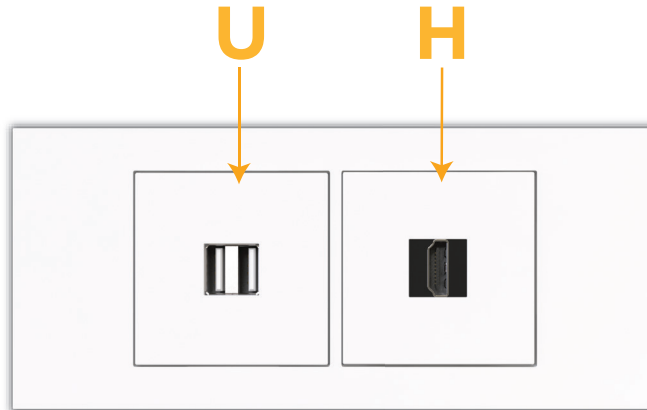

Trim Plate Finish: **WHITE (ABS)**
Custom Finishes Available M-POWER-2TTW-UH-WATP

Shown in White (ABS) Trim Plate, Featuring 1 Double USB-A High Speed Charging Port, 1 HDMI Port

Features:

Module/Port Options:

- F** Tamper Resistant "Type G" 220 VAC Outlet 50 Hz
- B** USB-A & USB-C (3.0A USB-A / 15W USB-C)
- U** Double USB-A (Fast Charging Ports - Rated for 3.2A)
- H** HDMI
- 6** CAT 6
- 12** RJ 12
- X** Switched AC
- Y** 3-Way Switch
- C** USB-C (27W High Speed Charging Port)
- Z** USB-C (18W High Speed Charging Port)
- R** Switched AC (Rocker Switch)

Plug:

Supplied with Low Profile Flat Straight 220 VAC Plug

- **CLEAN, COMPACT DESIGN**
- **STREAMLINED**
- **LOW PROFILE**
- **SIDE-EXITING CORDS**
- **PLUG & PLAY**
- **3.0A HIGH SPEED USB-A CHARGING FOR ALL DEVICES**
- **15W USB-C FAST-CHARGING FOR ALL DEVICES**
- **2 m. AC CORD & PLUG**
- **CUSTOMIZABLE CONFIGURATIONS AND FINISHES**
- **RATED VOLTAGE: 220 VAC - 250 VAC**
- **MAX POWER: 2500 W**
- **CERTIFICATIONS FOR COUNTRIES IN MIDDLE EAST AND ASIA AVAILABLE**