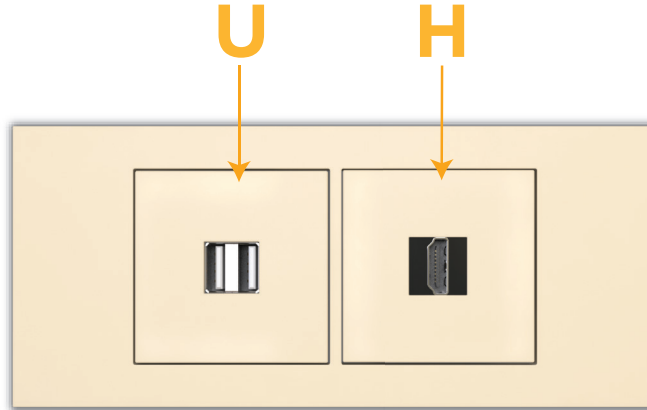

Trim Plate Finish: **UNICOLOR™ SAND (ABS)**

Custom Finishes Available M-POWER-2TTT2-UH-T2ATP

Shown in Unicolor™ Sand (ABS) Trim Plate, Featuring 1 Double USB-A High Speed Charging Port, 1 HDMI Port

Features:

Module/Port Options:

- F** Tamper Resistant "Type G" 220 VAC Outlet 50 Hz
- B** USB-A & USB-C (3.0A USB-A / 15W USB-C)
- U** Double USB-A (Fast Charging Ports - Rated for 3.2A)
- H** HDMI
- 6** CAT 6
- 12** RJ 12
- X** Switched AC
- Y** 3-Way Switch
- C** USB-C (27W High Speed Charging Port)
- Z** USB-C (18W High Speed Charging Port)
- R** Switched AC (Rocker Switch)

Plug:

Supplied with Low Profile Flat Straight 220 VAC Plug

- **CLEAN, COMPACT DESIGN**
- **STREAMLINED**
- **LOW PROFILE**
- **SIDE-EXITING CORDS**
- **PLUG & PLAY**
- **3.0A HIGH SPEED USB-A CHARGING FOR ALL DEVICES**
- **15W USB-C FAST-CHARGING FOR ALL DEVICES**
- **2 m. AC CORD & PLUG**
- **CUSTOMIZABLE CONFIGURATIONS AND FINISHES**
- **RATED VOLTAGE: 220 VAC - 250 VAC**
- **MAX POWER: 2500 W**
- **CERTIFICATIONS FOR COUNTRIES IN MIDDLE EAST AND ASIA AVAILABLE**