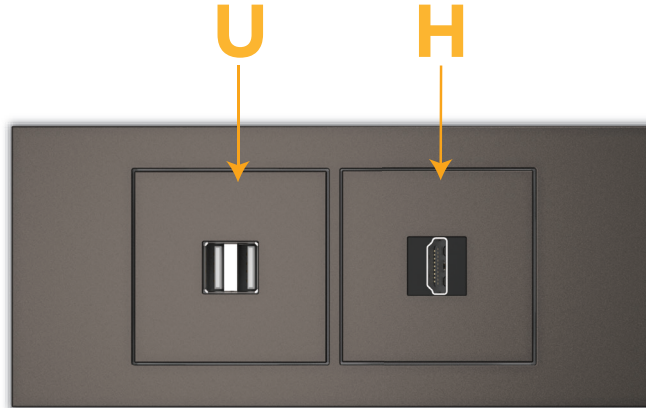

Trim Plate Finish: **UNICOLOR™ OIL RUBBED BRONZE (ABS)**

Custom Finishes Available

M-POWER-2TTRZ-UH-RZATP

Shown in Unicolor™ Oil Rubbed Bronze (ABS) Trim Plate, Featuring 1 Double USB-A High Speed Charging Port, 1 HDMI Port

Features:

Module/Port Options:

- F** Tamper Resistant “Type G” 220 VAC Outlet 50 Hz
- B** USB-A & USB-C (3.0A USB-A / 15W USB-C)
- U** Double USB-A (Fast Charging Ports - Rated for 3.2A)
- H** HDMI
- 6** CAT 6
- 12** RJ 12
- X** Switched AC
- Y** 3-Way Switch
- C** USB-C (27W High Speed Charging Port)
- Z** USB-C (18W High Speed Charging Port)
- R** Switched AC (Rocker Switch)

Plug:

Supplied with Low Profile Flat Straight 220 VAC Plug

- **CLEAN, COMPACT DESIGN**
- **STREAMLINED**
- **LOW PROFILE**
- **SIDE-EXITING CORDS**
- **PLUG & PLAY**
- **3.0A HIGH SPEED USB-A CHARGING FOR ALL DEVICES**
- **15W USB-C FAST-CHARGING FOR ALL DEVICES**
- **2 m. AC CORD & PLUG**
- **CUSTOMIZABLE CONFIGURATIONS AND FINISHES**
- **RATED VOLTAGE: 220 VAC - 250 VAC**
- **MAX POWER: 2500 W**
- **CERTIFICATIONS FOR COUNTRIES IN MIDDLE EAST AND ASIA AVAILABLE**