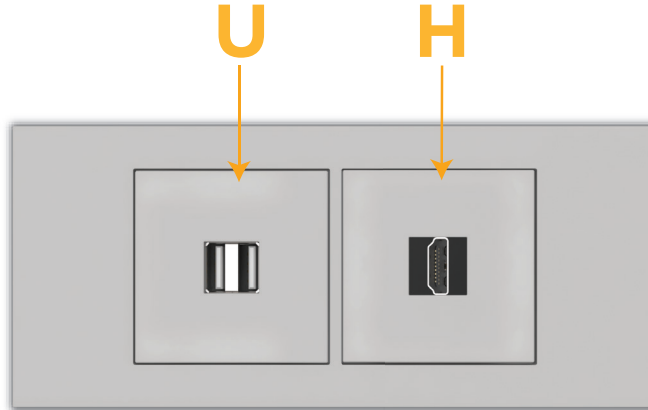

Trim Plate Finish: **UNICOLOR™ COOL GRAY (ABS)**

Custom Finishes Available M-POWER-2TTG1-UH-G1ATP

Shown in Unicolor™ Cool Gray (ABS) Trim Plate, Featuring 1 Double USB-A High Speed Charging Port, 1 HDMI Port

Features:

Module/Port Options:

- F** Tamper Resistant “Type G” 220 VAC Outlet 50 Hz
- B** USB-A & USB-C (3.0A USB-A / 15W USB-C)
- U** Double USB-A (Fast Charging Ports - Rated for 3.2A)
- H** HDMI
- 6** CAT 6
- 12** RJ 12
- X** Switched AC
- Y** 3-Way Switch
- C** USB-C (27W High Speed Charging Port)
- Z** USB-C (18W High Speed Charging Port)
- R** Switched AC (Rocker Switch)

Plug:

Supplied with Low Profile Flat Straight 220 VAC Plug

- **CLEAN, COMPACT DESIGN**
- **STREAMLINED**
- **LOW PROFILE**
- **SIDE-EXITING CORDS**
- **PLUG & PLAY**
- **3.0A HIGH SPEED USB-A CHARGING FOR ALL DEVICES**
- **15W USB-C FAST-CHARGING FOR ALL DEVICES**
- **2 m. AC CORD & PLUG**
- **CUSTOMIZABLE CONFIGURATIONS AND FINISHES**
- **RATED VOLTAGE: 220 VAC - 250 VAC**
- **MAX POWER: 2500 W**
- **CERTIFICATIONS FOR COUNTRIES IN MIDDLE EAST AND ASIA AVAILABLE**