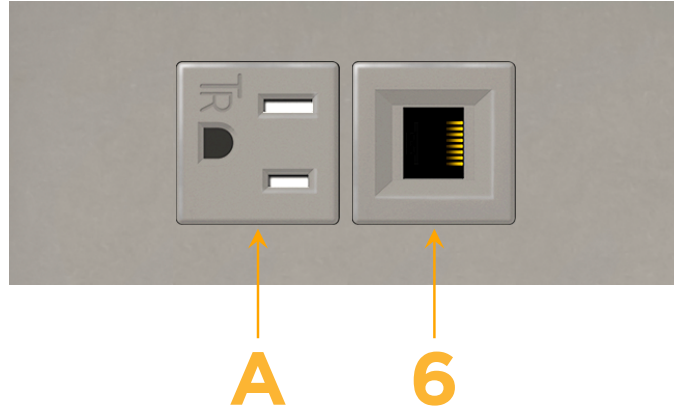

M-POWER-2T

AC POWER & DATA CONNECTIVITY SOLUTION

M-POWER-2TS2-A6-S2ATP

Metro Light & Power's line of power & data solutions offers sophisticated design elements combined with greater ease of installation. Streamlined and low-profile, enhanced by side-exiting cords, our outlets advance the industry with their cutting edge look and feel. We believe flexibility is key, and we provide a variety of mounting options, including the ability to mount in limited spaces. Our outlets are available in many finishes and configurations, in addition to a custom color and finish capability for our clients.

Distributed by

Mormax Company, Inc.

8 Westchester Plaza

Elmsford, NY 10523

914-699-0101

sales@mormax.com

mormax.com

Trim Plate Finish: **UNICOLOR™ SATIN NICKEL (ABS)**

Custom Finishes Available

M-POWER-2TS2-A6-S2ATP

Features:

Module/Port Options:

- **A** Tamper Resistant AC Receptacle
- **B** USB-A & USB-C (3.0A USB-A / 15W USB-C)
- **U** Double USB-A (Fast Charging Ports - Rated for 3.2A)
- **H** HDMI
- **6** CAT 6
- **12** RJ 12
- **X** Switched AC
- **Y** 3-Way Switch (Low Voltage)
- **C** USB-C (27W High Speed Charging Port)
- **Z** USB-C (18W High Speed Charging Port)
- **R** Switched AC (Rocker Switch)
- **D** Dimmer Switch

Plug:

- Supplied with Low Profile Flat 45° Angle 120 VAC Plug
- Optional Standard Straight 120 VAC Plug
- Optional Straight 120 VAC Pass-through Plug

- CLEAN, COMPACT DESIGN
- STREAMLINED
- LOW PROFILE
- SIDE-EXITING CORDS
- PLUG & PLAY
- 6' AC CORD & PLUG (FLAT PLUG STANDARD)
- CUSTOMIZABLE CONFIGURATIONS AND FINISHES
- UL LISTED FOR MOUNTING IN FURNITURE
- 15A