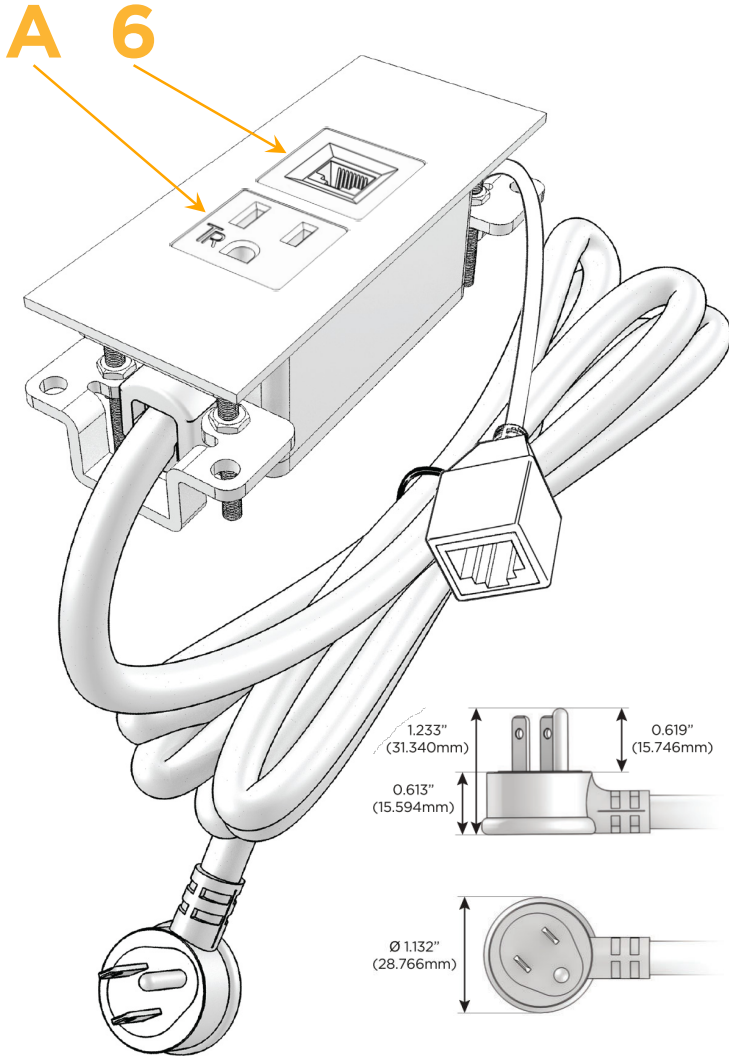

M-POWER-2T

AC POWER & DATA CONNECTIVITY SOLUTION

M-POWER-2TS2-A6-S2ATP

Specs:

Modules/Ports:

- A Tamper Resistant AC Receptacle
- 6 CAT 6

Distributed by

Mormax Company, Inc.

8 Westchester Plaza

Elmsford, NY 10523

914-699-0101

sales@mormax.com

mormax.com