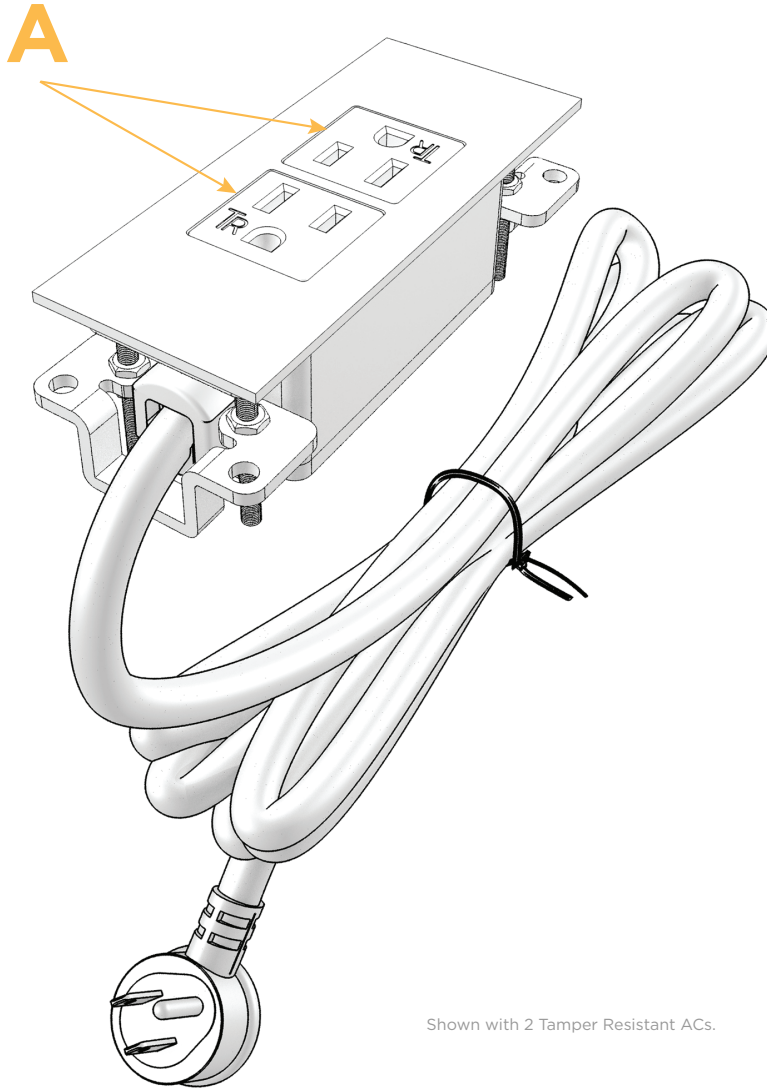

#### Plug:

- Low Profile Flat 45° Angle 120 VAC Plug
- Standard Straight 120 VAC Plug

- **CLEAN, COMPACT DESIGN**
- **STREAMLINED**
- **LOW PROFILE**
- **SIDE-EXITING CORDS**
- **PLUG & PLAY**
- **3.2A HIGH SPEED USB CHARGING FOR ALL DEVICES**
- **6' AC CORD & PLUG (FLAT PLUG STANDARD)**
- **CUSTOMIZABLE CONFIGURATIONS AND FINISHES**
- **UL LISTED FOR MOUNTING IN FURNITURE**
- **15A**

### Modules/Ports:

- A Tamper Resistant AC Receptacle

Shown with 2 Tamper Resistant ACs.