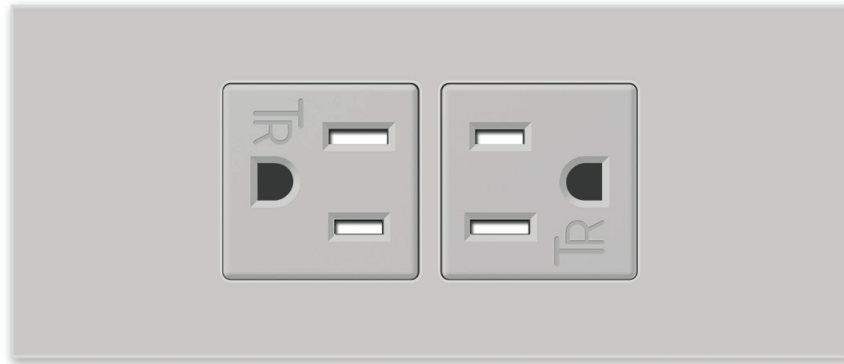

M-POWER-2T

AC POWER & DATA CONNECTIVITY SOLUTION

M-POWER-2TG1-AA-G1ATP

Mormax Company, Inc.

8 Westchester Plaza

Elmsford, NY 10523

914-699-0101

sales@mormax.com

mormax.com

Metro Light & Power's line of power & data solutions offers sophisticated design elements combined with greater ease of installation. Streamlined and low-profile, enhanced by side-exiting cords, our outlets advance the industry with their cutting-edge look and feel. We believe flexibility is key, and we provide a variety of mounting options, including the ability to mount in limited spaces. Our outlets are available in many finishes and configurations, in addition to a custom color and finish capability for our clients.

Trim Plate Finish: **LIGHT COOL GRAY (ABS)**

Custom Finishes Available M-POWER-2TG1-AA-G1ATP