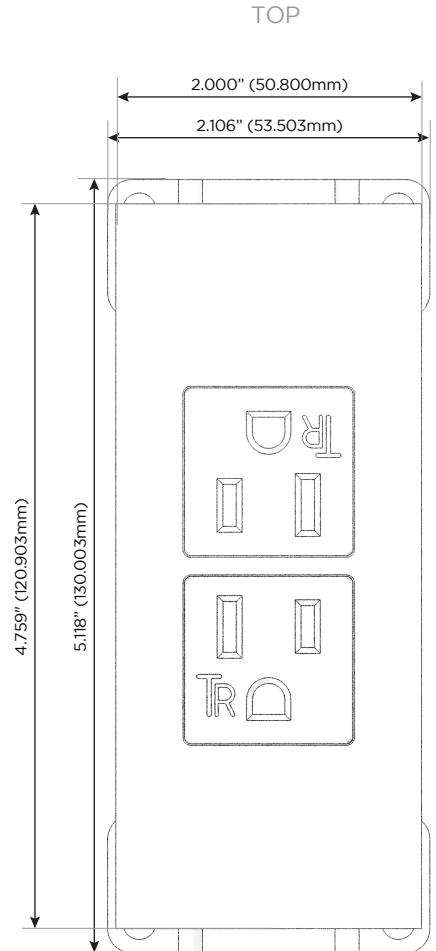

#### Module/Port Options:

- A** Tamper Resistant AC Receptacle
- B** Double USB (Fast Charging Ports - Rated for 3.2A)
- C** HDMI
- D** CAT 6
- E** 3.5mm Mini Stereo Jack
- F** Single USB (Fast Charging Port - Rated for 3.2A)
- G** RJ 12
- H** Switched AC
- I** 3-Way Switch
- J** USB C (High Speed Charging Port)
- K** Switched AC (Rocker Switch)

Specs:

### Modules/Ports:

- A Tamper Resistant AC Receptacle

Shown with 2 Tamper Resistant ACs.