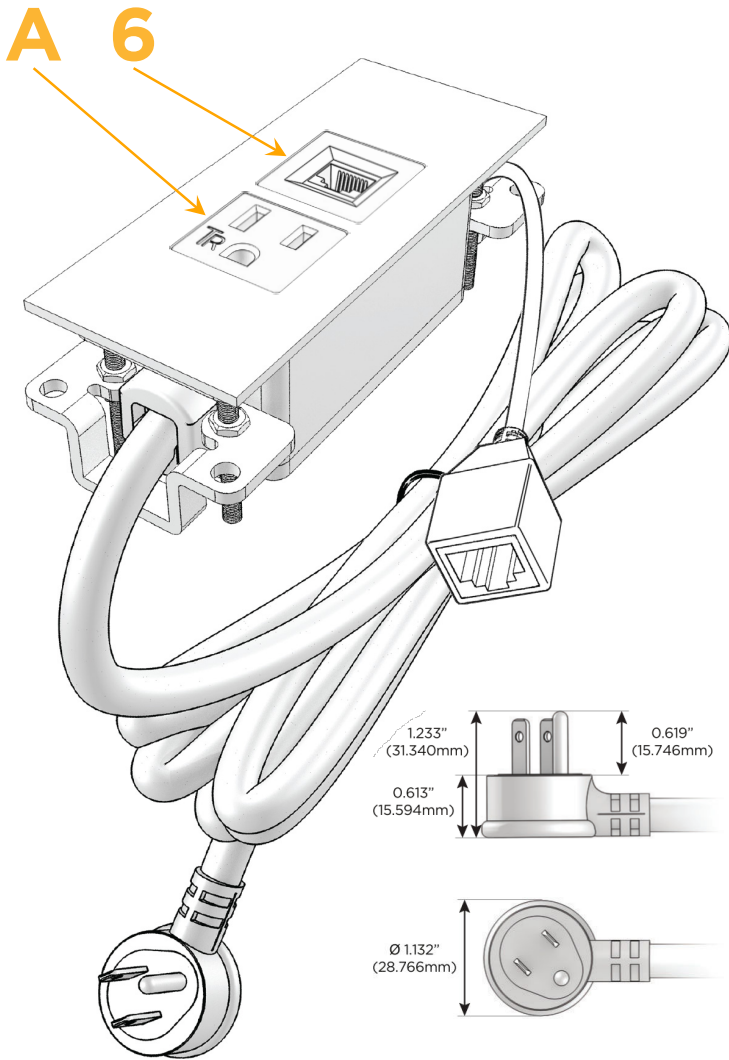

M-POWER-2T

AC POWER & DATA CONNECTIVITY SOLUTION

M-POWER-2T-A6-BZ5ATP

Specs:

Modules/Ports:

- A Tamper Resistant AC Receptacle
- 6 CAT 6

Distributed by

Mormax Company, Inc.

8 Westchester Plaza

Elmsford, NY 10523

914-699-0101

sales@mormax.com

mormax.com