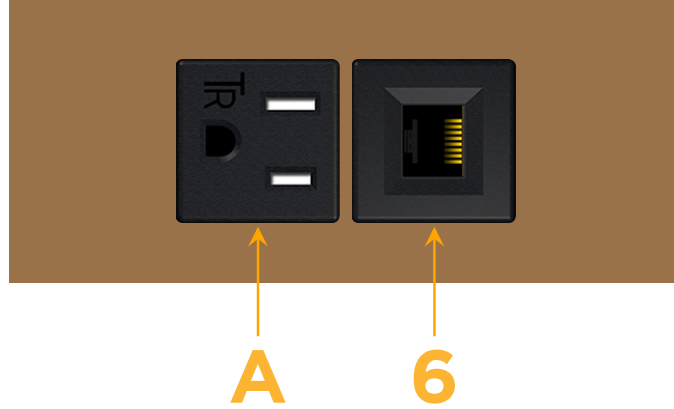

M-POWER-2T

AC POWER & DATA CONNECTIVITY SOLUTION

M-POWER-2T-A6-BZ5ATP

Metro Light & Power's line of power & data solutions offers sophisticated design elements combined with greater ease of installation. Streamlined and low-profile, enhanced by side-exiting cords, our outlets advance the industry with their cutting edge look and feel. We believe flexibility is key, and we provide a variety of mounting options, including the ability to mount in limited spaces. Our outlets are available in many finishes and configurations, in addition to a custom color and finish capability for our clients.

Distributed by

Mormax Company, Inc.

8 Westchester Plaza

Elmsford, NY 10523

914-699-0101

sales@mormax.com

mormax.com

Trim Plate Finish: **ARCHITECTURAL BRONZE (ABS)**

Custom Finishes Available

M-POWER-2T-A6-BZ5ATP

Features:

Module/Port Options:

- A Tamper Resistant AC Receptacle
- B USB-A & USB-C (3.0A USB-A / 15W USB-C)
- U Double USB-A (Fast Charging Ports - Rated for 3.2A)
- H HDMI
- 6 CAT 6
- 12 RJ 12
- X Switched AC
- Y 3-Way Switch (Low Voltage)
- C USB-C (27W High Speed Charging Port)
- Z USB-C (18W High Speed Charging Port)
- R Switched AC (Rocker Switch)
- D Dimmer Switch

Plug:

- Supplied with Low Profile Flat 45° Angle 120 VAC Plug
- Optional Standard Straight 120 VAC Plug
- Optional Straight 120 VAC Pass-through Plug

- CLEAN, COMPACT DESIGN
- STREAMLINED
- LOW PROFILE
- SIDE-EXITING CORDS
- PLUG & PLAY
- 6' AC CORD & PLUG (FLAT PLUG STANDARD)
- CUSTOMIZABLE CONFIGURATIONS AND FINISHES
- UL LISTED FOR MOUNTING IN FURNITURE
- 15A