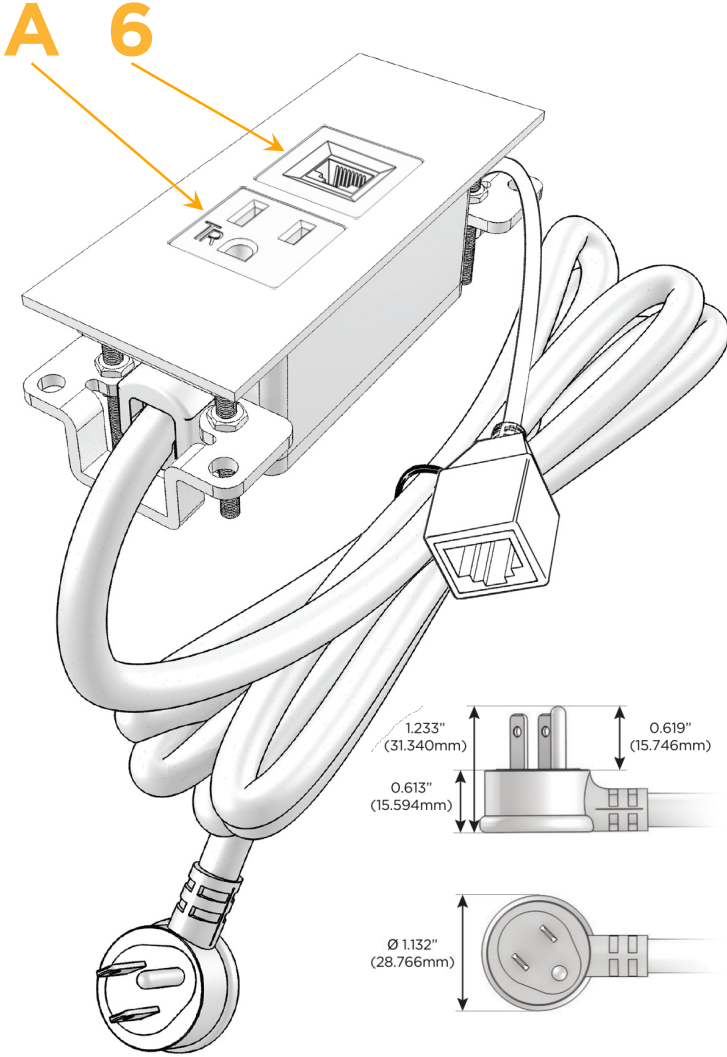

### Module/Port Options:

- A Tamper Resistant AC Receptacle
- B USB-A & USB-C (3.0A USB-A / 15W USB-C)
- U Double USB-A (Fast Charging Ports - Rated for 3.2A)
- H HDMI
- 6 CAT 6
- 12 RJ 12
- X Switched AC
- Y 3-Way Switch (Low Voltage)
- C USB-C (27W High Speed Charging Port)
- Z USB-C (18W High Speed Charging Port)
- R Switched AC (Rocker Switch)
- D Dimmer Switch

### Plug:

- Supplied with Low Profile Flat 45° Angle 120 VAC Plug
- Optional Standard Straight 120 VAC Plug
- Optional Straight 120 VAC Pass-through Plug

- CLEAN, COMPACT DESIGN
- STREAMLINED
- LOW PROFILE
- SIDE-EXITING CORDS
- PLUG & PLAY
- 6' AC CORD & PLUG (FLAT PLUG STANDARD)
- CUSTOMIZABLE CONFIGURATIONS AND FINISHES
- UL LISTED FOR MOUNTING IN FURNITURE
- 15A

## AC POWER & DATA CONNECTIVITY SOLUTION

M-POWER-2T-A6-BRTP

Distributed by

Mormax Company, Inc.

8 Westchester Plaza

Elmsford, NY 10523

914-699-0101

sales@mormax.com

### Modules/Ports:

A Tamper Resistant AC Receptacle

6 CAT 6

TOP