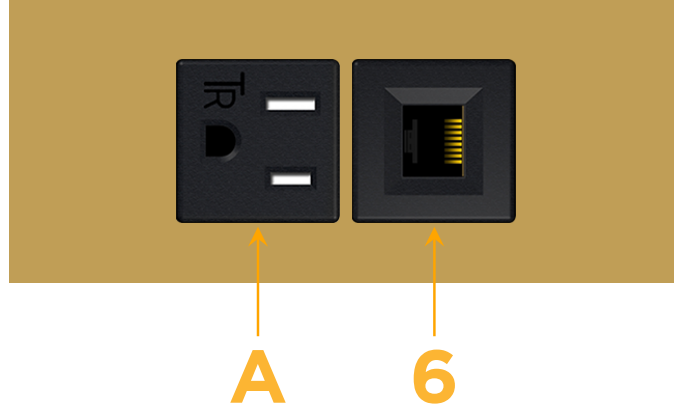

M-POWER-2T

AC POWER & DATA CONNECTIVITY SOLUTION

M-POWER-2T-A6-BRTP

Metro Light & Power's line of power & data solutions offers sophisticated design elements combined with greater ease of installation. Streamlined and low-profile, enhanced by side-exiting cords, our outlets advance the industry with their cutting edge look and feel. We believe flexibility is key, and we provide a variety of mounting options, including the ability to mount in limited spaces. Our outlets are available in many finishes and configurations, in addition to a custom color and finish capability for our clients.

Distributed by

Mormax Company, Inc.

8 Westchester Plaza

Elmsford, NY 10523

914-699-0101

sales@mormax.com

mormax.com

Trim Plate Finish: **SOLID BRASS**

Custom Finishes Available

M-POWER-2T-A6-BRTP

Features:

Module/Port Options:

- A Tamper Resistant AC Receptacle
- B USB-A & USB-C (3.0A USB-A / 15W USB-C)
- U Double USB-A (Fast Charging Ports - Rated for 3.2A)
- H HDMI
- 6 CAT 6
- 12 RJ 12
- X Switched AC
- Y 3-Way Switch (Low Voltage)
- C USB-C (27W High Speed Charging Port)
- Z USB-C (18W High Speed Charging Port)
- R Switched AC (Rocker Switch)
- D Dimmer Switch

Plug:

- Supplied with Low Profile Flat 45° Angle 120 VAC Plug
- Optional Standard Straight 120 VAC Plug
- Optional Straight 120 VAC Pass-through Plug

- CLEAN, COMPACT DESIGN
- STREAMLINED
- LOW PROFILE
- SIDE-EXITING CORDS
- PLUG & PLAY
- 6' AC CORD & PLUG (FLAT PLUG STANDARD)
- CUSTOMIZABLE CONFIGURATIONS AND FINISHES
- UL LISTED FOR MOUNTING IN FURNITURE
- 15A