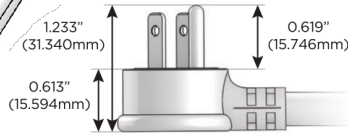

M-POWER-2T

AC POWER & DATA CONNECTIVITY SOLUTION

M-POWER-2T-A6-APATP

Specs:

Modules/Ports:

- **A** Tamper Resistant AC Receptacle
- **6** CAT 6

Distributed by

Mormax Company, Inc.

8 Westchester Plaza

Elmsford, NY 10523

914-699-0101

sales@mormax.com

mormax.com

TOP