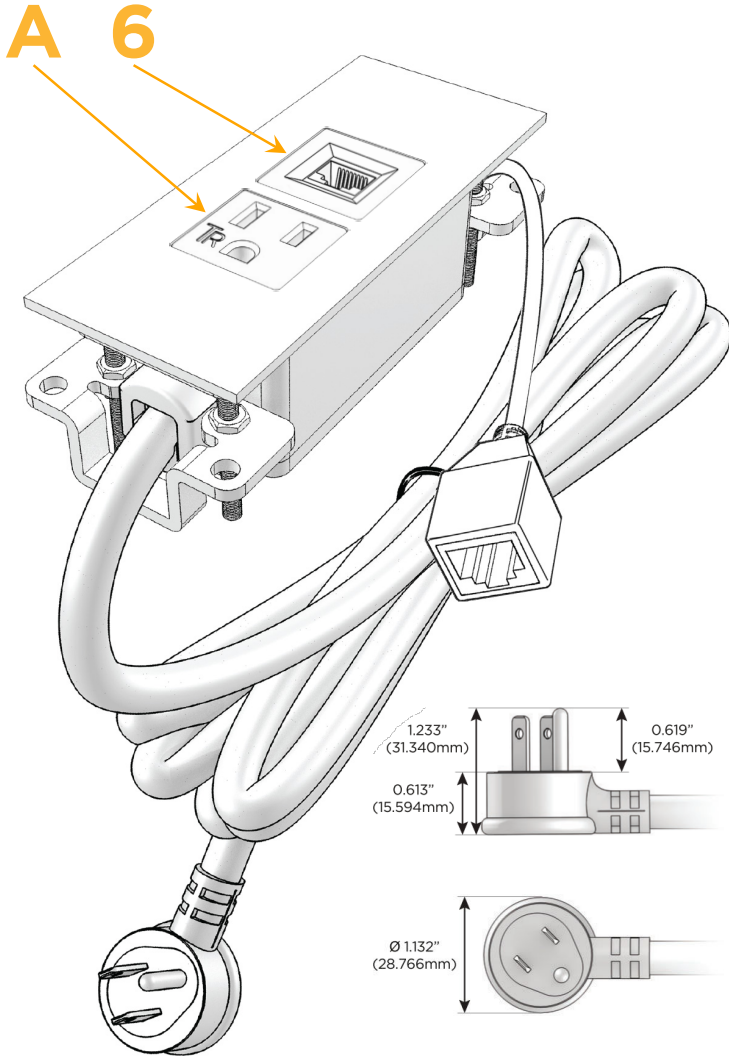

M-POWER-2T

AC POWER & DATA CONNECTIVITY SOLUTION

M-POWER-2T-A6-APATP

Specs:

Modules/Ports:

- **A** Tamper Resistant AC Receptacle
- **6** CAT 6

Distributed by

Mormax Company, Inc.

8 Westchester Plaza

Elmsford, NY 10523

914-699-0101

sales@mormax.com

mormax.com