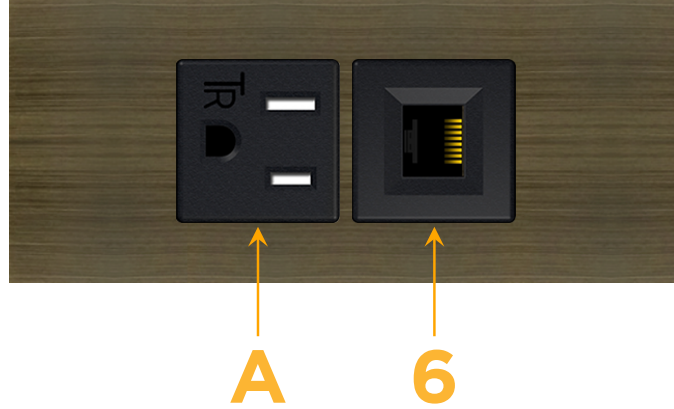

M-POWER-2T

AC POWER & DATA CONNECTIVITY SOLUTION

M-POWER-2T-A6-APATP

Metro Light & Power's line of power & data solutions offers sophisticated design elements combined with greater ease of installation. Streamlined and low-profile, enhanced by side-exiting cords, our outlets advance the industry with their cutting edge look and feel. We believe flexibility is key, and we provide a variety of mounting options, including the ability to mount in limited spaces. Our outlets are available in many finishes and configurations, in addition to a custom color and finish capability for our clients.

Distributed by

Mormax Company, Inc.

8 Westchester Plaza

Elmsford, NY 10523

914-699-0101

sales@mormax.com

mormax.com

Trim Plate Finish: **SPECIAL ANTIQUE BRONZE (ABS)**

Custom Finishes Available

M-POWER-2T-A6-APATP

Features:

Module/Port Options:

- A Tamper Resistant AC Receptacle
- B USB-A & USB-C (3.0A USB-A / 15W USB-C)
- U Double USB-A (Fast Charging Ports - Rated for 3.2A)
- H HDMI
- 6 CAT 6
- 12 RJ 12
- X Switched AC
- Y 3-Way Switch (Low Voltage)
- C USB-C (27W High Speed Charging Port)
- Z USB-C (18W High Speed Charging Port)
- R Switched AC (Rocker Switch)
- D Dimmer Switch

Plug:

- Supplied with Low Profile Flat 45° Angle 120 VAC Plug
- Optional Standard Straight 120 VAC Plug
- Optional Straight 120 VAC Pass-through Plug

- CLEAN, COMPACT DESIGN
- STREAMLINED
- LOW PROFILE
- SIDE-EXITING CORDS
- PLUG & PLAY
- 6' AC CORD & PLUG (FLAT PLUG STANDARD)
- CUSTOMIZABLE CONFIGURATIONS AND FINISHES
- UL LISTED FOR MOUNTING IN FURNITURE
- 15A