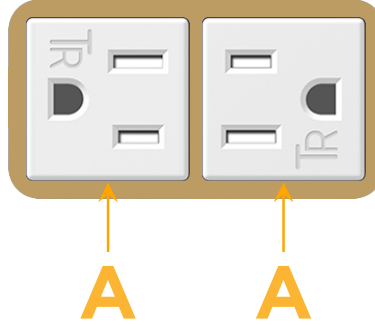

M-POWER-2T

AC POWER & DATA CONNECTIVITY SOLUTION

M-POWER-2TW-AA-BRAB

Metro Light & Power's line of power & data solutions offers sophisticated design elements combined with greater ease of installation. Streamlined and low-profile, enhanced by side-exiting cords, our outlets advance the industry with their cutting edge look and feel. We believe flexibility is key, and we provide a variety of mounting options, including the ability to mount in limited spaces. Our outlets are available in many finishes and configurations, in addition to a custom color and finish capability for our clients.

Distributed by

Mormax Company, Inc.

8 Westchester Plaza

Elmsford, NY 10523

914-699-0101

sales@mormax.com

mormax.com

Bezel Finish: **BRASS (ABS)**

Custom Finishes Available M-POWER-2TW-AA-BRAB

Features:

Module/Port Options:

- A Tamper Resistant AC Receptacle
- B USB-A & USB-C (3.0A USB-A / 15W USB-C)
- U Double USB-A (Fast Charging Ports - Rated for 3.2A)
- H HDMI
- 6 CAT 6
- 12 RJ 12
- X Switched AC
- Y 3-Way Switch (Low Voltage)
- C USB-C (27W High Speed Charging Port)
- Z USB-C (18W High Speed Charging Port)
- R Switched AC (Rocker Switch)
- D Dimmer Switch

Plug:

- Supplied with Low Profile Flat 45° Angle 120 VAC Plug
- Optional Standard Straight 120 VAC Plug
- Optional Straight 120 VAC Pass-through Plug

- CLEAN, COMPACT DESIGN
- STREAMLINED
- LOW PROFILE
- SIDE-EXITING CORDS
- PLUG & PLAY
- 6' AC CORD & PLUG (FLAT PLUG STANDARD)
- CUSTOMIZABLE CONFIGURATIONS AND FINISHES
- UL LISTED FOR MOUNTING IN FURNITURE
- 15A