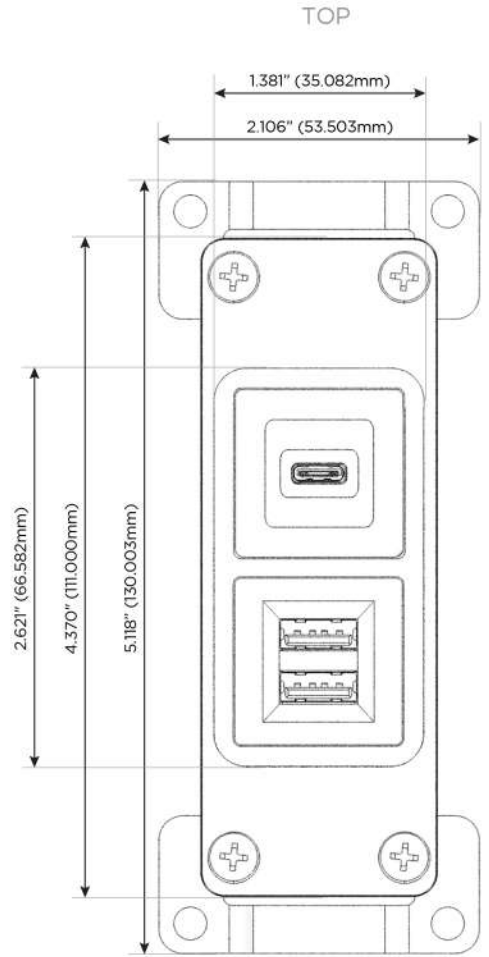

Bezel Finish:
Custom Finishes Available

STANDARD BRONZE (ABS)
M-POWER-2T-UC-BZAB

Features:

Module/Port Options:

- A** Tamper Resistant AC Receptacle
- B** Double USB (Fast Charging Ports - Rated for 3.2A)
- C** HDMI
- D** CAT 6
- E** 3.5mm Mini Stereo Jack
- F** Single USB (Fast Charging Port - Rated for 3.2A)
- G** RJ 12
- H** Switched AC
- I** Wireless AC
- J** 3-Way Switch
- K** USB C (High Speed Charging Port)

Plug:

- Low Profile Flat 45° Angle 120 VAC Plug
- Standard Straight 120 VAC Plug

- CLEAN, COMPACT DESIGN
- STREAMLINED
- LOW PROFILE
- SIDE-EXITING CORDS
- PLUG & PLAY
- 3.2A HIGH SPEED USB CHARGING FOR ALL DEVICES
- 6' AC CORD & PLUG (FLAT PLUG STANDARD)
- CUSTOMIZABLE CONFIGURATIONS AND FINISHES
- UL LISTED FOR MOUNTING IN FURNITURE
- 15A

Shown in Standard Bronze (ABS) Bezel, featuring 1 Double USB Charging Port, and 1 USB C Charging Port.

M-POWER-2T

AC POWER & DATA CONNECTIVITY SOLUTION

M-POWER-2T-UC-BZAB

Mormax Company, Inc. 914-699-0101
 8 Westchester Plaza sales@mormax.com
 Elmsford, NY 10523 mormax.com

Specs:

Modules/Ports:

- A** Double USB (Fast Charging Ports - Rated for 3.2A)
- B** USB C (High Speed Charging Port)

Shown with 1 Double USB Charging Port, and 1 USB C Charging Port.