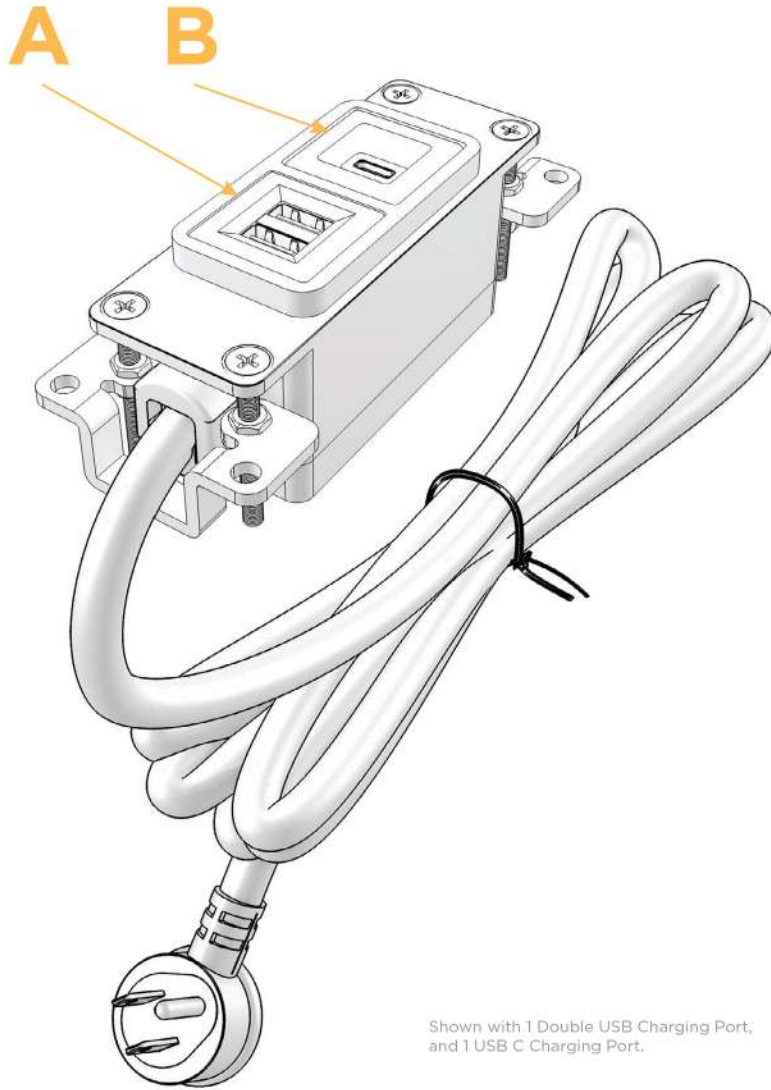

Bezel Finish:
Custom Finishes Available

STANDARD BRONZE (ABS)
M-POWER-2T-UC-BZAB

Features:

Module/Port Options:

- A** Tamper Resistant AC Receptacle
- B** Double USB (Fast Charging Ports - Rated for 3.2A)
- C** HDMI
- D** CAT 6
- E** 3.5mm Mini Stereo Jack
- F** Single USB (Fast Charging Port - Rated for 3.2A)
- G** RJ 12
- H** Switched AC
- I** Wireless AC
- J** 3-Way Switch
- K** USB C (High Speed Charging Port)

Plug:

- Low Profile Flat 45° Angle 120 VAC Plug
- Standard Straight 120 VAC Plug

- CLEAN, COMPACT DESIGN
- STREAMLINED
- LOW PROFILE
- SIDE-EXITING CORDS
- PLUG & PLAY
- 3.2A HIGH SPEED USB CHARGING FOR ALL DEVICES
- 6' AC CORD & PLUG (FLAT PLUG STANDARD)
- CUSTOMIZABLE CONFIGURATIONS AND FINISHES
- UL LISTED FOR MOUNTING IN FURNITURE
- 15A

Shown in Standard Bronze (ABS) Bezel, featuring 1 Double USB Charging Port, and 1 USB C Charging Port.

M-POWER-2T

AC POWER & DATA CONNECTIVITY SOLUTION

M-POWER-2T-UC-BZAB

Mormax Company, Inc. 914-699-0101
 8 Westchester Plaza sales@mormax.com
 Elmsford, NY 10523 mormax.com

Specs:

Modules/Ports:

- A** Double USB (Fast Charging Ports - Rated for 3.2A)
- B** USB C (High Speed Charging Port)

Shown with 1 Double USB Charging Port, and 1 USB C Charging Port.