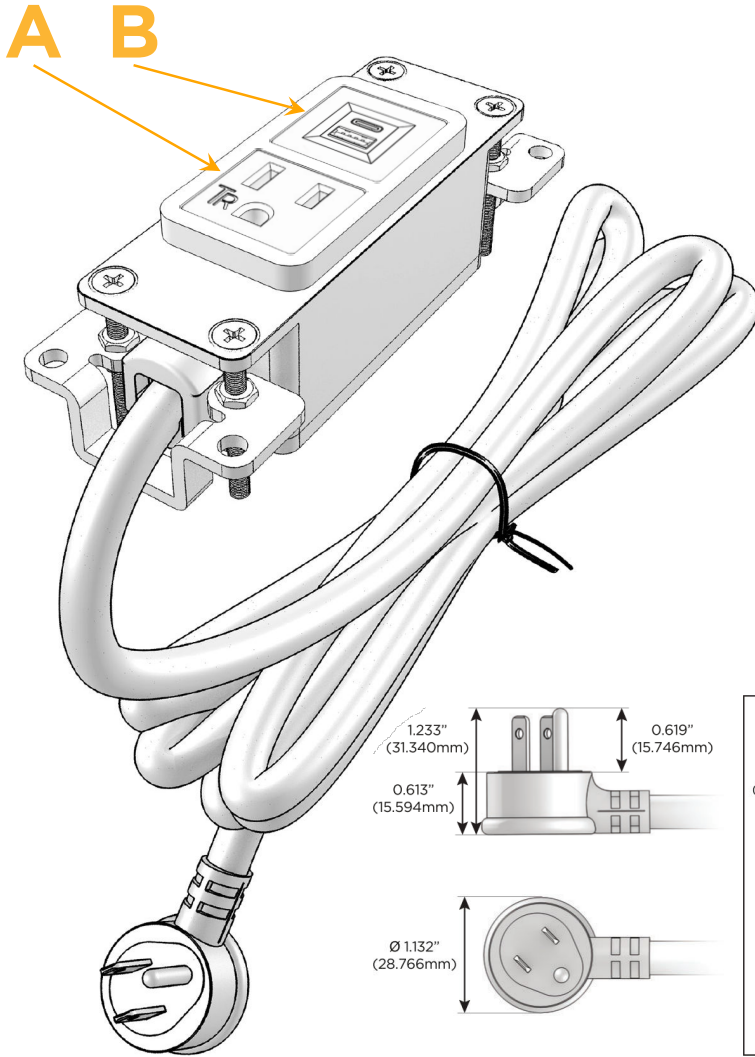

Custom Finishes Available M-POWER-2T-AB-SAB

Features:

Module/Port Options:

- A** Tamper Resistant AC Receptacle
- B** USB-A & USB-C (3.0A USB-A / 15W USB-C)
- U** Double USB-A (Fast Charging Ports - Rated for 3.2A)
- H** HDMI
- 6** CAT 6
- 12** RJ 12
- X** Switched AC
- Y** 3-Way Switch (Low Voltage)
- C** USB-C (27W High Speed Charging Port)
- Z** USB-C (18W High Speed Charging Port)
- R** Switched AC (Rocker Switch)
- D** Dimmer Switch

Plug:

- Supplied with Low Profile Flat 45° Angle 120 VAC Plug
- Optional Standard Straight 120 VAC Plug
- Optional Straight 120 VAC Pass-through Plug

- CLEAN, COMPACT DESIGN
- STREAMLINED
- LOW PROFILE
- SIDE-EXITING CORDS
- PLUG & PLAY
- 6' AC CORD & PLUG (FLAT PLUG STANDARD)
- CUSTOMIZABLE CONFIGURATIONS AND FINISHES
- UL LISTED FOR MOUNTING IN FURNITURE
- 15A

sales@mormax.com

mormax.com

Specs:

Modules/Ports:

- A** Tamper Resistant AC Receptacle
- B** USB-A & USB-C (3.0A USB-A / 15W USB-C)

TOP