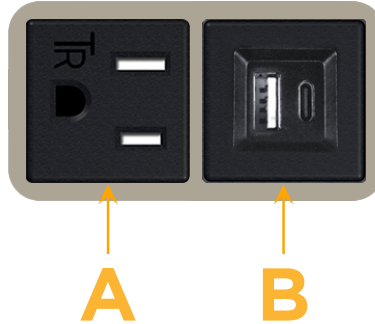

Custom Finishes Available M-POWER-2T-AB-SAB

Features:

Module/Port Options:

- A** Tamper Resistant AC Receptacle
- B** USB-A & USB-C (3.0A USB-A / 15W USB-C)
- U** Double USB-A (Fast Charging Ports - Rated for 3.2A)
- H** HDMI
- 6** CAT 6
- 12** RJ 12
- X** Switched AC
- Y** 3-Way Switch (Low Voltage)
- C** USB-C (27W High Speed Charging Port)
- Z** USB-C (18W High Speed Charging Port)
- R** Switched AC (Rocker Switch)
- D** Dimmer Switch

Plug:

- Supplied with Low Profile Flat 45° Angle 120 VAC Plug
- Optional Standard Straight 120 VAC Plug
- Optional Straight 120 VAC Pass-through Plug

- CLEAN, COMPACT DESIGN
- STREAMLINED
- LOW PROFILE
- SIDE-EXITING CORDS
- PLUG & PLAY
- 6' AC CORD & PLUG (FLAT PLUG STANDARD)
- CUSTOMIZABLE CONFIGURATIONS AND FINISHES
- UL LISTED FOR MOUNTING IN FURNITURE
- 15A

sales@mormax.com

mormax.com

Specs:

Modules/Ports:

- A** Tamper Resistant AC Receptacle
- B** USB-A & USB-C (3.0A USB-A / 15W USB-C)

TOP