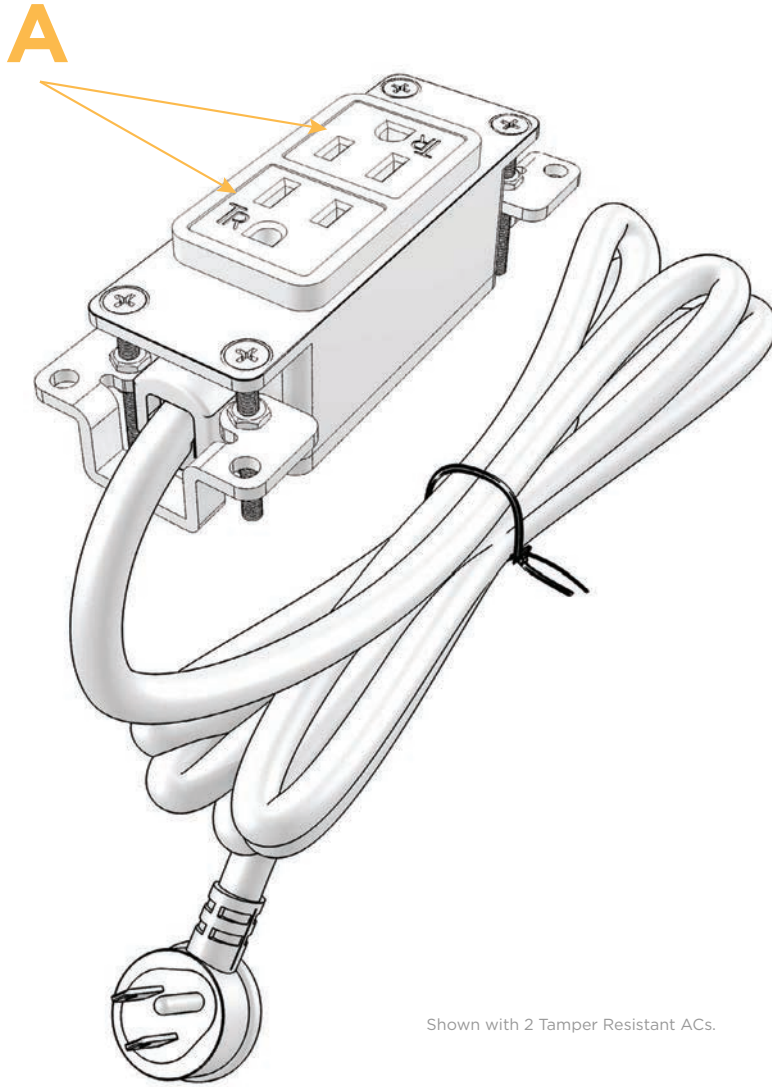

Bezel Finish:
Custom Finishes Available

BRASS (ABS)
M-POWER-2T-AA-BRAB

Features:

Module/Port Options:

- A** Tamper Resistant AC Receptacle
- B** Double USB (Fast Charging Ports - Rated for 3.2A)
- C** HDMI
- D** CAT 6
- E** 3.5mm Mini Stereo Jack
- F** Single USB (Fast Charging Port - Rated for 3.2A)
- G** RJ 12
- H** Switched AC
- I** Wireless AC

Plug:

- Low Profile Flat 45° Angle 120 VAC Plug
- Standard Straight 120 VAC Plug

- CLEAN, COMPACT DESIGN
- STREAMLINED
- LOW PROFILE
- SIDE-EXITING CORDS
- PLUG & PLAY
- 3.2A HIGH SPEED USB CHARGING FOR ALL DEVICES
- 6' AC CORD & PLUG (FLAT PLUG STANDARD)
- CUSTOMIZABLE CONFIGURATIONS AND FINISHES
- UL LISTED FOR MOUNTING IN FURNITURE
- 15A

Shown in Brass (ABS) Bezel, featuring 2 Tamper Resistant ACs.

M-POWER-2T

AC POWER & DATA CONNECTIVITY SOLUTION

M-POWER-2T-AA-BRAB

Mormax Company, Inc. 914-699-0101
 8 Westchester Plaza sales@mormax.com
 Elmsford, NY 10523 mormax.com

Specs:

Modules/Ports:

- A Tamper Resistant AC Receptacle

Shown with 2 Tamper Resistant ACs.