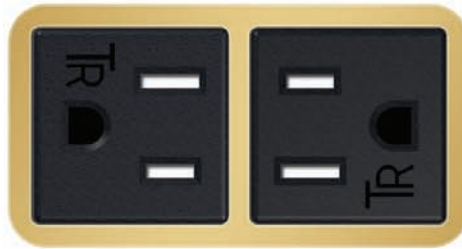

Bezel Finish:
Custom Finishes Available

BRASS (ABS)
M-POWER-2T-AA-BRAB

Features:

Module/Port Options:

- A** Tamper Resistant AC Receptacle
- B** Double USB (Fast Charging Ports - Rated for 3.2A)
- C** HDMI
- D** CAT 6
- E** 3.5mm Mini Stereo Jack
- F** Single USB (Fast Charging Port - Rated for 3.2A)
- G** RJ 12
- H** Switched AC
- I** Wireless AC

Plug:

- Low Profile Flat 45° Angle 120 VAC Plug
- Standard Straight 120 VAC Plug

- CLEAN, COMPACT DESIGN
- STREAMLINED
- LOW PROFILE
- SIDE-EXITING CORDS
- PLUG & PLAY
- 3.2A HIGH SPEED USB CHARGING FOR ALL DEVICES
- 6' AC CORD & PLUG (FLAT PLUG STANDARD)
- CUSTOMIZABLE CONFIGURATIONS AND FINISHES
- UL LISTED FOR MOUNTING IN FURNITURE
- 15A

Specs:

Modules/Ports:

- A Tamper Resistant AC Receptacle

Shown with 2 Tamper Resistant ACs.