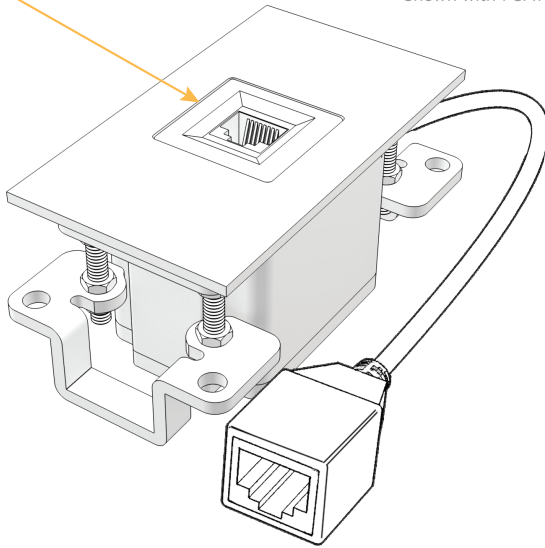

Trim Plate Finish: **BLACK (ABS)**
Custom Finishes Available M-POWER-1T-6-BATP

Features:

Module/Port Options:

- A** Tamper Resistant AC Receptacle
- B** Double USB (Fast Charging Ports - Rated for 3.2A)
- C** HDMI
- D** CAT 6
- E** 3.5mm Mini Stereo Jack
- F** Single USB (Fast Charging Port - Rated for 3.2A)
- G** RJ 12
- H** Switched AC
- I** 3-Way Switch
- J** USB-C (27W High Speed Charging Port)
- K** USB-C (13W High Speed Charging Port)
- L** Switched AC (Rocker Switch)

Plug:

- Low Profile Flat 45° Angle 120 VAC Plug
- Standard Straight 120 VAC Plug

- **CLEAN, COMPACT DESIGN**
- **STREAMLINED**
- **LOW PROFILE**
- **SIDE-EXITING CORDS**
- **PLUG & PLAY**
- **3.2A HIGH SPEED USB CHARGING FOR ALL DEVICES**
- **CUSTOMIZABLE CONFIGURATIONS AND FINISHES**
- **UL LISTED FOR MOUNTING IN FURNITURE**
- **15A**

Shown in Black (ABS) Trim Plate, featuring 1 CAT 6 Port.

M-POWER-1T

AC POWER & DATA CONNECTIVITY SOLUTION

M-POWER-1T-6-BATP

Mormax Company, Inc. 914-699-0101
 8 Westchester Plaza sales@mormax.com
 Elmsford, NY 10523 mormax.com

Specs:

Modules/Ports:

A CAT 6

A

Shown with 1 CAT 6 port.

TOP