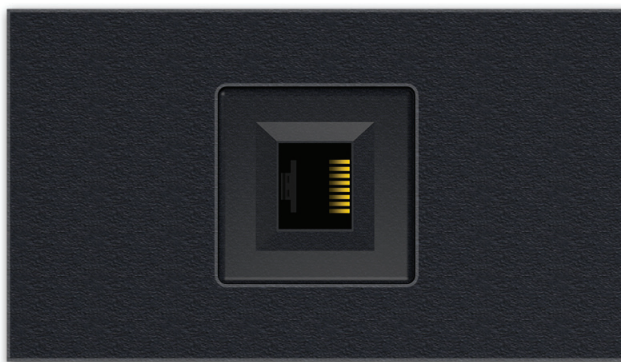

M-POWER-1T

AC POWER & DATA CONNECTIVITY SOLUTION

M-POWER-1T-6-BATP

Mormax Company, Inc. 914-699-0101
 8 Westchester Plaza sales@mormax.com
 Elmsford, NY 10523 mormax.com

Metro Light & Power's line of power & data solutions offers sophisticated design elements combined with greater ease of installation. Streamlined and low-profile, enhanced by side-exiting cords, our outlets advance the industry with their cutting-edge look and feel. We believe flexibility is key, and we provide a variety of mounting options, including the ability to mount in limited spaces. Our outlets are available in many finishes and configurations, in addition to a custom color and finish capability for our clients.

Trim Plate Finish: **BLACK (ABS)**
Custom Finishes Available M-POWER-1T-6-BATP

Features:

Module/Port Options:

- A** Tamper Resistant AC Receptacle
- B** Double USB (Fast Charging Ports - Rated for 3.2A)
- C** HDMI
- D** CAT 6
- E** 3.5mm Mini Stereo Jack
- F** Single USB (Fast Charging Port - Rated for 3.2A)
- G** RJ 12
- H** Switched AC
- I** 3-Way Switch
- J** USB-C (27W High Speed Charging Port)
- K** USB-C (13W High Speed Charging Port)
- L** Switched AC (Rocker Switch)

Plug:

- Low Profile Flat 45° Angle 120 VAC Plug
- Standard Straight 120 VAC Plug

- **CLEAN, COMPACT DESIGN**
- **STREAMLINED**
- **LOW PROFILE**
- **SIDE-EXITING CORDS**
- **PLUG & PLAY**
- **3.2A HIGH SPEED USB CHARGING FOR ALL DEVICES**
- **CUSTOMIZABLE CONFIGURATIONS AND FINISHES**
- **UL LISTED FOR MOUNTING IN FURNITURE**
- **15A**