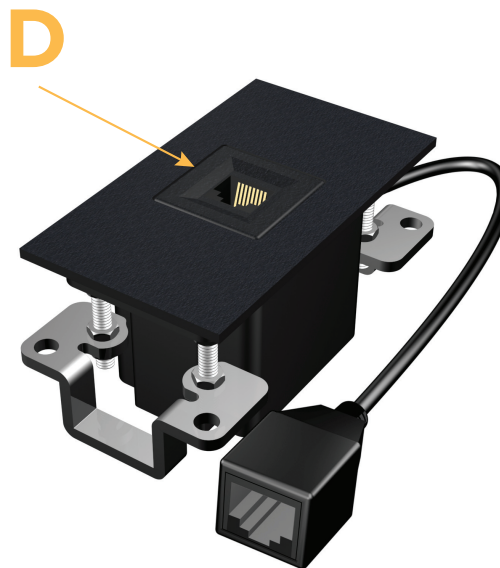

Trim Plate Finish: **BLACK (ABS)**
Custom Finishes Available M-POWER-1T-6-BATP

Features:

Module/Port Options:

- A** Tamper Resistant AC Receptacle
- B** Double USB (Fast Charging Ports - Rated for 3.2A)
- C** HDMI
- D** CAT 6
- E** 3.5mm Mini Stereo Jack
- F** Single USB (Fast Charging Port - Rated for 3.2A)
- G** RJ 12
- H** Switched AC
- I** 3-Way Switch
- J** USB-C (27W High Speed Charging Port)
- K** USB-C (13W High Speed Charging Port)
- L** Switched AC (Rocker Switch)

Plug:

- Low Profile Flat 45° Angle 120 VAC Plug
- Standard Straight 120 VAC Plug

- **CLEAN, COMPACT DESIGN**
- **STREAMLINED**
- **LOW PROFILE**
- **SIDE-EXITING CORDS**
- **PLUG & PLAY**
- **3.2A HIGH SPEED USB CHARGING FOR ALL DEVICES**
- **CUSTOMIZABLE CONFIGURATIONS AND FINISHES**
- **UL LISTED FOR MOUNTING IN FURNITURE**
- **15A**

Shown in Black (ABS) Trim Plate, featuring 1 CAT 6 Port.

M-POWER-1T

AC POWER & DATA CONNECTIVITY SOLUTION

M-POWER-1T-6-BATP

Mormax Company, Inc. 914-699-0101
 8 Westchester Plaza sales@mormax.com
 Elmsford, NY 10523 mormax.com

Specs:

Modules/Ports:

A CAT 6

A

Shown with 1 CAT 6 port.

TOP