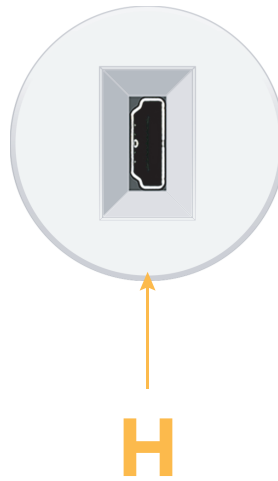

M-POWER-1T

AC POWER & DATA CONNECTIVITY SOLUTION

1TW-H-WRNDAB

Metro Light & Power's line of power & data solutions offers sophisticated design elements combined with greater ease of installation. Streamlined and low-profile, enhanced by side-exiting cords, our outlets advance the industry with their cutting-edge look and feel. We believe flexibility is key, and we provide a variety of mounting options, including the ability to mount in limited spaces. Our outlets are available in many finishes and configurations, in addition to a custom color and finish capability for our clients.

Distributed by

Mormax Company, Inc.

8 Westchester Plaza

Elmsford, NY 10523

914-699-0101

sales@mormax.com

mormax.com

Bezel Finish:

WHITE (ABS)

Custom Finishes Available

M-POWER-1TW-H-WRNDAB

Features:

Module/Port Options:

- **A** Tamper Resistant AC Receptacle
- **B** USB-A & USB-C (3.0A USB-A / 15W USB-C)
- **U** Double USB-A (Fast Charging Ports - Rated for 3.2A)
- **H** HDMI
- **6** CAT 6
- **12** RJ 12
- **X** Switched AC
- **Y** 3-Way Switch
- **Z** USB-C (18W High Speed Charging Port)
- **R** Switched AC (Rocker Switch)

Plug:

- Supplied with Low Profile Flat 45° Angle 120 VAC Plug
- Optional Standard Straight 120 VAC Plug
- Optional Straight 120 VAC Pass-through Plug

Shown in White (ABS) Bezel, featuring 1 HDMI Port.

- **CLEAN, COMPACT DESIGN**
- **STREAMLINED**
- **LOW PROFILE**
- **SIDE-EXITING CORDS**
- **PLUG & PLAY**
- **CUSTOMIZABLE CONFIGURATIONS AND FINISHES**
- **UL LISTED FOR MOUNTING IN FURNITURE**