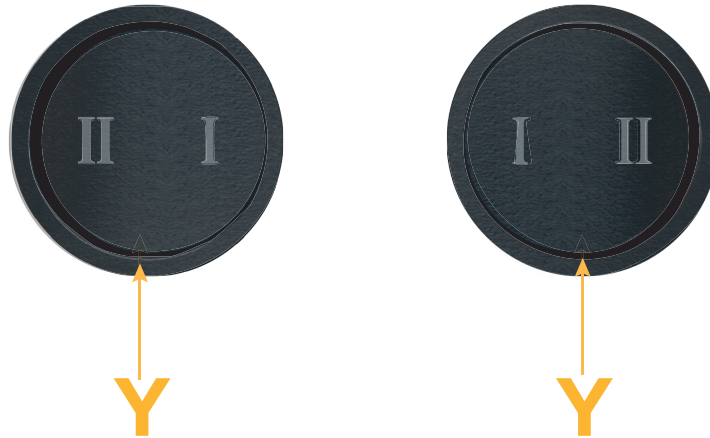

Bezel Finish:

BLACK (ABS)

Custom Finishes Available

M-POWER-1T-Y-BRNDAB(2)

Features:

Module/Port Options:

- A** Tamper Resistant AC Receptacle
- B** USB-A & USB-C (3.0A USB-A / 15W USB-C)
- U** Double USB-A (Fast Charging Ports - Rated for 3.2A)
- H** HDMI
- 6** CAT 6
- 12** RJ 12
- X** Switched AC
- Y** 3-Way Switch
- Z** USB-C (18W High Speed Charging Port)
- R** Switched AC (Rocker Switch)

Plug:

- Supplied with Low Profile Flat 45° Angle 120 VAC Plug
- Optional Standard Straight 120 VAC Plug
- Optional Straight 120 VAC Pass-through Plug

Shown in Black (ABS) Bezel, one 3-Way Switch.

- **CLEAN, COMPACT DESIGN**
- **STREAMLINED**
- **LOW PROFILE**
- **SIDE-EXITING CORDS**
- **PLUG & PLAY**
- **CUSTOMIZABLE CONFIGURATIONS AND FINISHES**
- **UL LISTED FOR MOUNTING IN FURNITURE**

Shown with one 3-Way Switch.