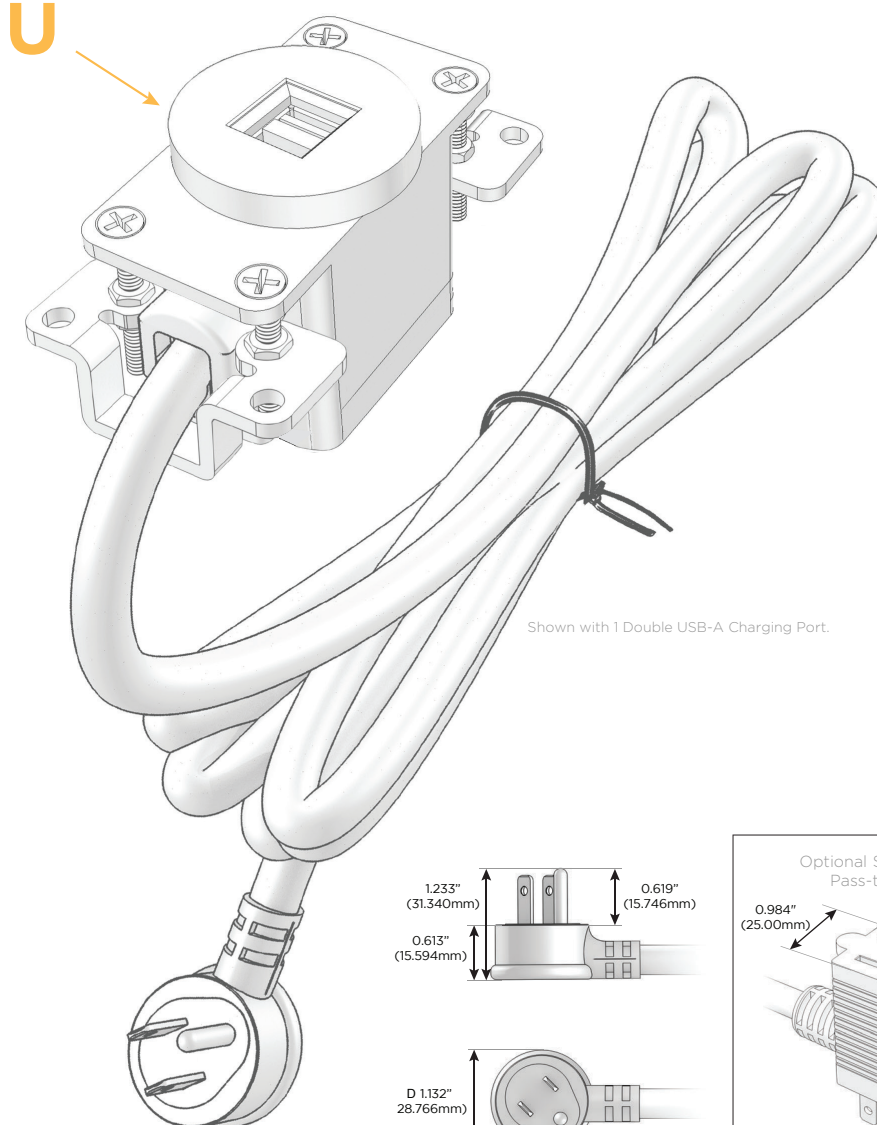

Bezel Finish:

BLACK (ABS)

Custom Finishes Available

M-POWER-1T-U-BRNDAB

Features:

Module/Port Options:

- A** Tamper Resistant AC Receptacle
- B** USB-A & USB-C (3.0A USB-A / 15W USB-C)
- U** Double USB-A (Fast Charging Ports - Rated for 3.2A)
- H** HDMI
- 6** CAT 6
- 12** RJ 12
- X** Switched AC
- Y** 3-Way Switch
- Z** USB-C (18W High Speed Charging Port)
- R** Switched AC (Rocker Switch)

Plug:

- Supplied with Low Profile Flat 45° Angle 120 VAC Plug
- Optional Standard Straight 120 VAC Plug
- Optional Straight 120 VAC Pass-through Plug

Shown in Black (ABS) Bezel, featuring 1 Double USB-A Charging Port.

- **CLEAN, COMPACT DESIGN**
- **STREAMLINED**
- **LOW PROFILE**
- **SIDE-EXITING CORDS**
- **PLUG & PLAY**
- **3.2A HIGH SPEED USB CHARGING FOR ALL DEVICES**
- **6' AC CORD & PLUG (FLAT PLUG STANDARD)**
- **CUSTOMIZABLE CONFIGURATIONS AND FINISHES**
- **UL LISTED FOR MOUNTING IN FURNITURE**
- **15A**

Specs:

Modules/Ports:

- U Double USB-A (Fast Charging Ports - Rated for 3.2A)

Shown with 1 Double USB-A Charging Port.