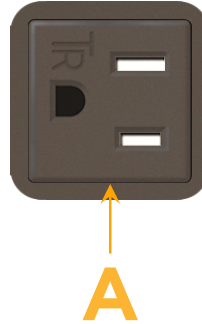

Features:

Module/Port Options:

- **A** Tamper Resistant AC Receptacle
- **B** USB-A & USB-C (3.0A USB-A / 15W USB-C)
- **U** Double USB-A (Fast Charging Ports - Rated for 3.2A)
- **H** HDMI
- **6** CAT 6
- **12** RJ 12
- **X** Switched AC
- **Y** 3-Way Switch (Low Voltage)
- **C** USB-C (27W High Speed Charging Port)
- **Z** USB-C (18W High Speed Charging Port)
- **R** Switched AC (Rocker Switch)
- **D** Dimmer Switch

Plug:

Supplied with Low Profile Flat 45° Angle 120 VAC Plug

Optional Standard Straight 120 VAC Plug

Optional Straight 120 VAC Pass-through Plug

- CLEAN, COMPACT DESIGN
- STREAMLINED
- LOW PROFILE
- SIDE-EXITING CORDS
- PLUG & PLAY
- 6' AC CORD & PLUG (FLAT PLUG STANDARD)
- CUSTOMIZABLE CONFIGURATIONS AND FINISHES
- UL LISTED FOR MOUNTING IN FURNITURE
- 15A