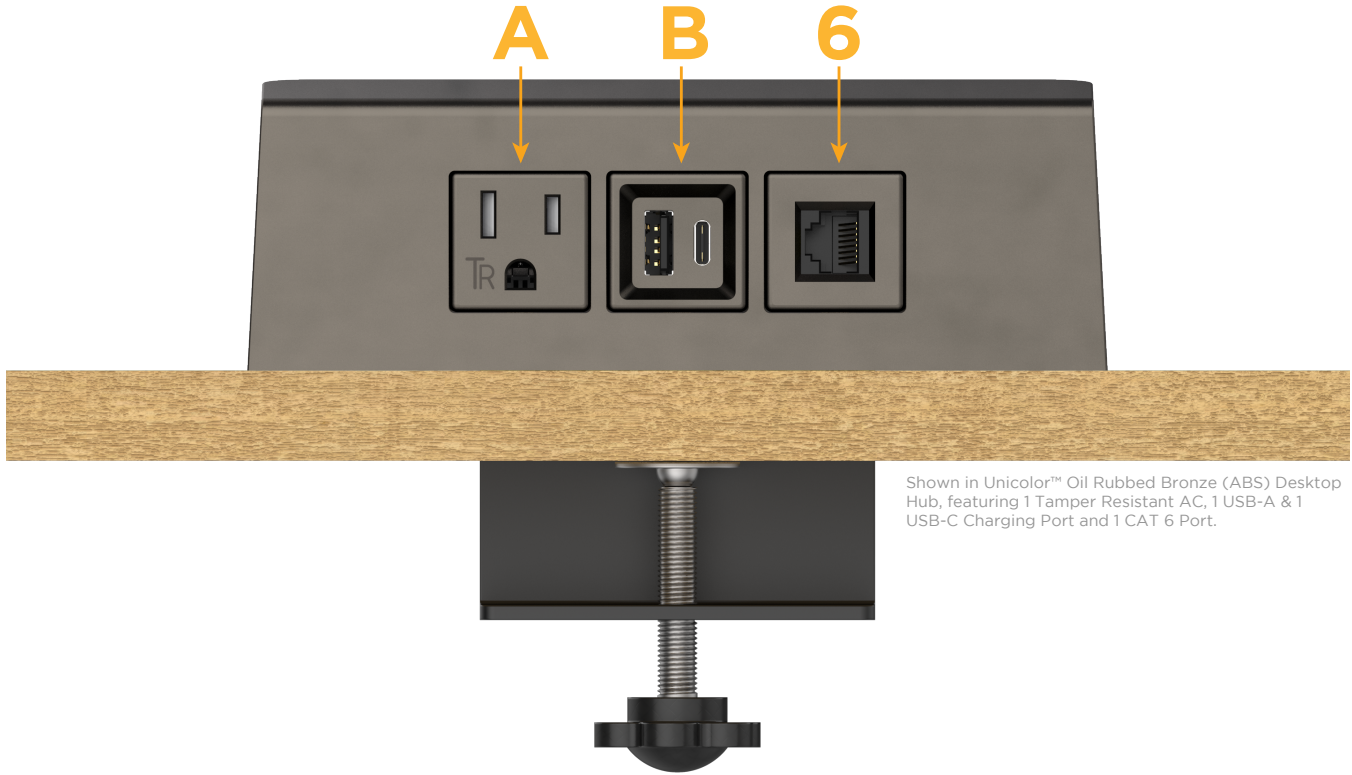

Desktop Hub Finish: UNICOLOR™ OIL RUBBED BRONZE (ABS)

Custom Finishes Available

M-POWER-3TRZ-AB6-RZADH

Shown in Unicolor™ Oil Rubbed Bronze (ABS) Desktop Hub, featuring 1 Tamper Resistant AC, 1 USB-A & 1 USB-C Charging Port and 1 CAT 6 Port.

Features:

Module/Port Options:

- A** Tamper Resistant AC Receptacle
- B** USB-A & USB-C (3.0A USB-A / 15W USB-C)
- U** Double USB-A (Fast Charging Ports - Rated for 3.2A)
- H** HDMI
- 6** CAT 6
- 12** RJ 12
- X** Switched AC
- Y** 3-Way Switch (Low Voltage)
- C** USB-C (27W High Speed Charging Port)
- Z** USB-C (18W High Speed Charging Port)
- R** Switched AC (Rocker Switch)

Plug:

- Supplied with Low Profile Flat 45° Angle 120 VAC Plug
- Optional Standard Straight 120 VAC Plug
- Optional Straight 120 VAC Pass-through Plug

- CLEAN, COMPACT DESIGN
- STREAMLINED
- QUICK, EASY INSTALLATION
- REAR-EXITING CORDS
- PLUG & PLAY
- 6' AC CORD & PLUG (FLAT PLUG STANDARD)
- CUSTOMIZABLE CONFIGURATIONS AND FINISHES
- UL LISTED FOR MOUNTING IN FURNITURE
- 15A

- A Tamper Resistant AC Receptacle
- B USB-A & USB-C (3.0A USB-A / 15W USB-C)
- 6 CAT 6