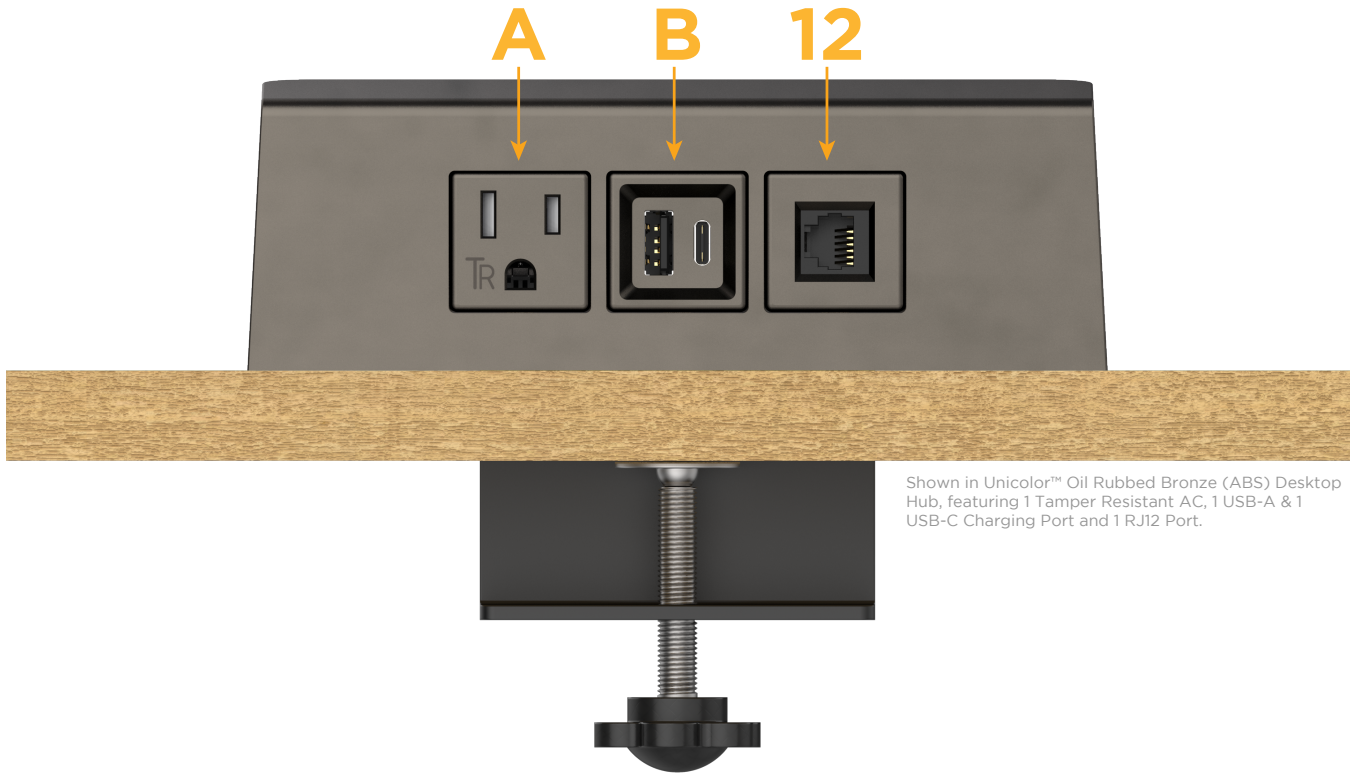

Desktop Hub Finish: UNICOLOR™ OIL RUBBED BRONZE (ABS)

Custom Finishes Available

M-POWER-3TRZ-AB12-RZADH

Shown in Unicolor™ Oil Rubbed Bronze (ABS) Desktop Hub, featuring 1 Tamper Resistant AC, 1 USB-A & 1 USB-C Charging Port and 1 RJ12 Port.

Features:

Module/Port Options:

- A** Tamper Resistant AC Receptacle
- B** USB-A & USB-C (3.0A USB-A / 15W USB-C)
- U** Double USB-A (Fast Charging Ports - Rated for 3.2A)
- H** HDMI
- 6** CAT 6
- 12** RJ 12
- X** Switched AC
- Y** 3-Way Switch (Low Voltage)
- C** USB-C (27W High Speed Charging Port)
- Z** USB-C (18W High Speed Charging Port)
- R** Switched AC (Rocker Switch)

Plug:

- Supplied with Low Profile Flat 45° Angle 120 VAC Plug
- Optional Standard Straight 120 VAC Plug
- Optional Straight 120 VAC Pass-through Plug

- CLEAN, COMPACT DESIGN
- STREAMLINED
- QUICK, EASY INSTALLATION
- REAR-EXITING CORDS
- PLUG & PLAY
- 6' AC CORD & PLUG (FLAT PLUG STANDARD)
- CUSTOMIZABLE CONFIGURATIONS AND FINISHES
- UL LISTED FOR MOUNTING IN FURNITURE
- 15A

- A Tamper Resistant AC Receptacle
- B USB-A & USB-C (3.0A USB-A / 15W USB-C)
- 12 RJ 12