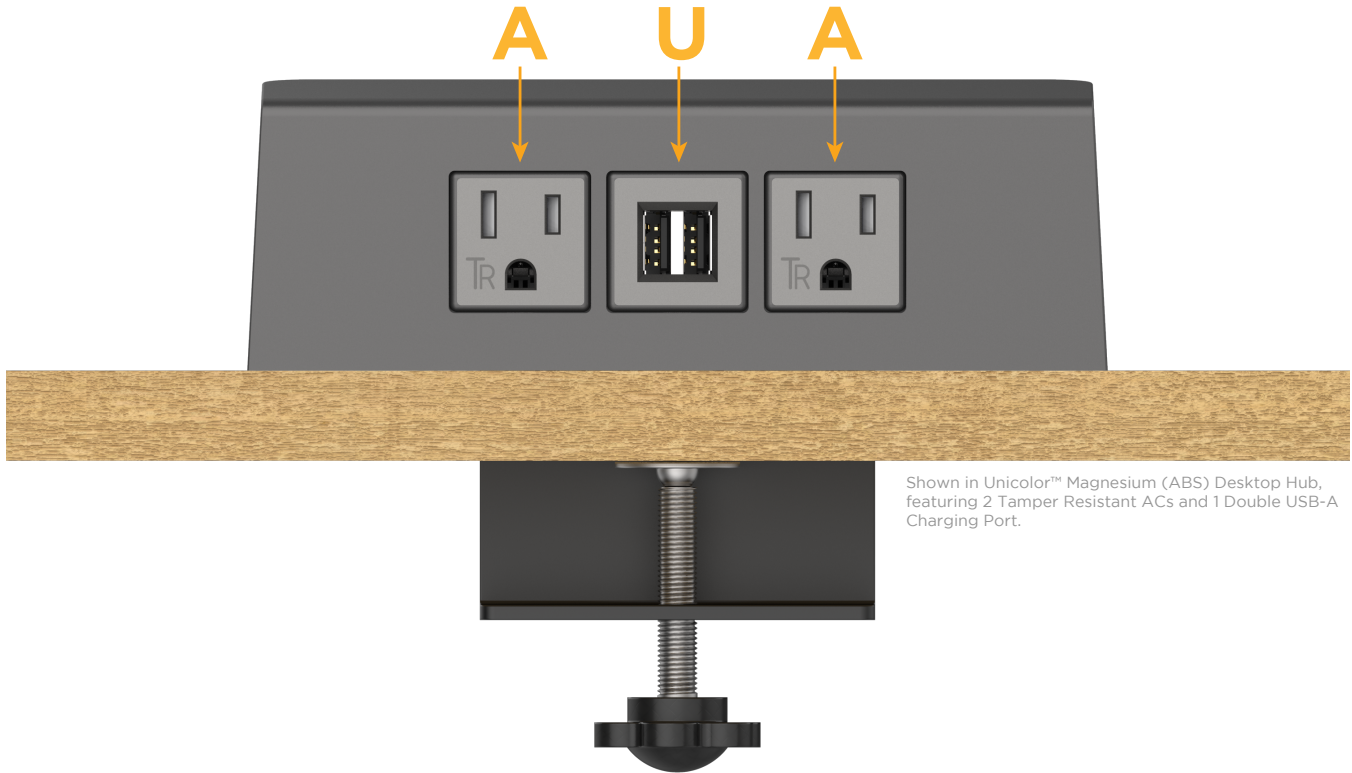

Desktop Hub Finish: UNICOLOR™ MAGNESIUM (ABS)

Custom Finishes Available

M-POWER-3TM2-AUA-M2ADH

Shown in Unicolor™ Magnesium (ABS) Desktop Hub, featuring 2 Tamper Resistant ACs and 1 Double USB-A Charging Port.

Features:

Module/Port Options:

- A** Tamper Resistant AC Receptacle
- B** USB-A & USB-C (3.0A USB-A / 15W USB-C)
- U** Double USB-A (Fast Charging Ports - Rated for 3.2A)
- H** HDMI
- 6** CAT 6
- 12** RJ 12
- X** Switched AC
- Y** 3-Way Switch (Low Voltage)
- C** USB-C (27W High Speed Charging Port)
- Z** USB-C (18W High Speed Charging Port)
- R** Switched AC (Rocker Switch)

Plug:

- Supplied with Low Profile Flat 45° Angle 120 VAC Plug
- Optional Standard Straight 120 VAC Plug
- Optional Straight 120 VAC Pass-through Plug

- CLEAN, COMPACT DESIGN
- STREAMLINED
- QUICK, EASY INSTALLATION
- REAR-EXITING CORDS
- PLUG & PLAY
- 6' AC CORD & PLUG (FLAT PLUG STANDARD)
- CUSTOMIZABLE CONFIGURATIONS AND FINISHES
- UL LISTED FOR MOUNTING IN FURNITURE
- 15A

mormax.com

Specs:

Modules/Ports:

- A Tamper Resistant AC Receptacle
- U Double USB-A (Fast Charging Ports - Rated for 3.2A)