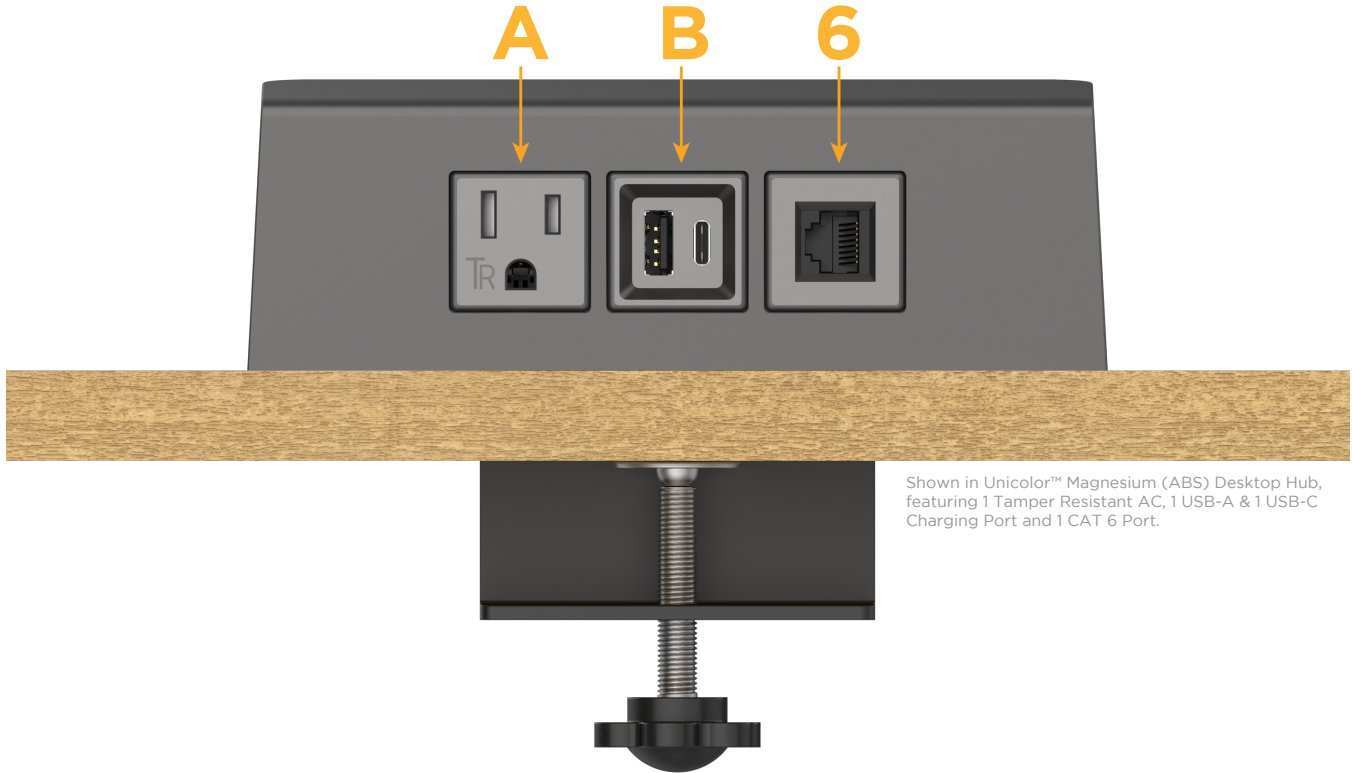

Desktop Hub Finish: UNICOLOR™ MAGNESIUM (ABS)

Custom Finishes Available

M-POWER-3TM2-AB6-M2ADH

Shown in Unicolor™ Magnesium (ABS) Desktop Hub, featuring 1 Tamper Resistant AC, 1 USB-A & 1 USB-C Charging Port and 1 CAT 6 Port.

Features:

Module/Port Options:

- A** Tamper Resistant AC Receptacle
- B** USB-A & USB-C (3.0A USB-A / 15W USB-C)
- U** Double USB-A (Fast Charging Ports - Rated for 3.2A)
- H** HDMI
- 6** CAT 6
- 12** RJ 12
- X** Switched AC
- Y** 3-Way Switch (Low Voltage)
- C** USB-C (27W High Speed Charging Port)
- Z** USB-C (18W High Speed Charging Port)
- R** Switched AC (Rocker Switch)

Plug:

- Supplied with Low Profile Flat 45° Angle 120 VAC Plug
- Optional Standard Straight 120 VAC Plug
- Optional Straight 120 VAC Pass-through Plug

- CLEAN, COMPACT DESIGN
- STREAMLINED
- QUICK, EASY INSTALLATION
- REAR-EXITING CORDS
- PLUG & PLAY
- 6' AC CORD & PLUG (FLAT PLUG STANDARD)
- CUSTOMIZABLE CONFIGURATIONS AND FINISHES
- UL LISTED FOR MOUNTING IN FURNITURE
- 15A

- A Tamper Resistant AC Receptacle
- B USB-A & USB-C (3.0A USB-A / 15W USB-C)
- 6 CAT 6